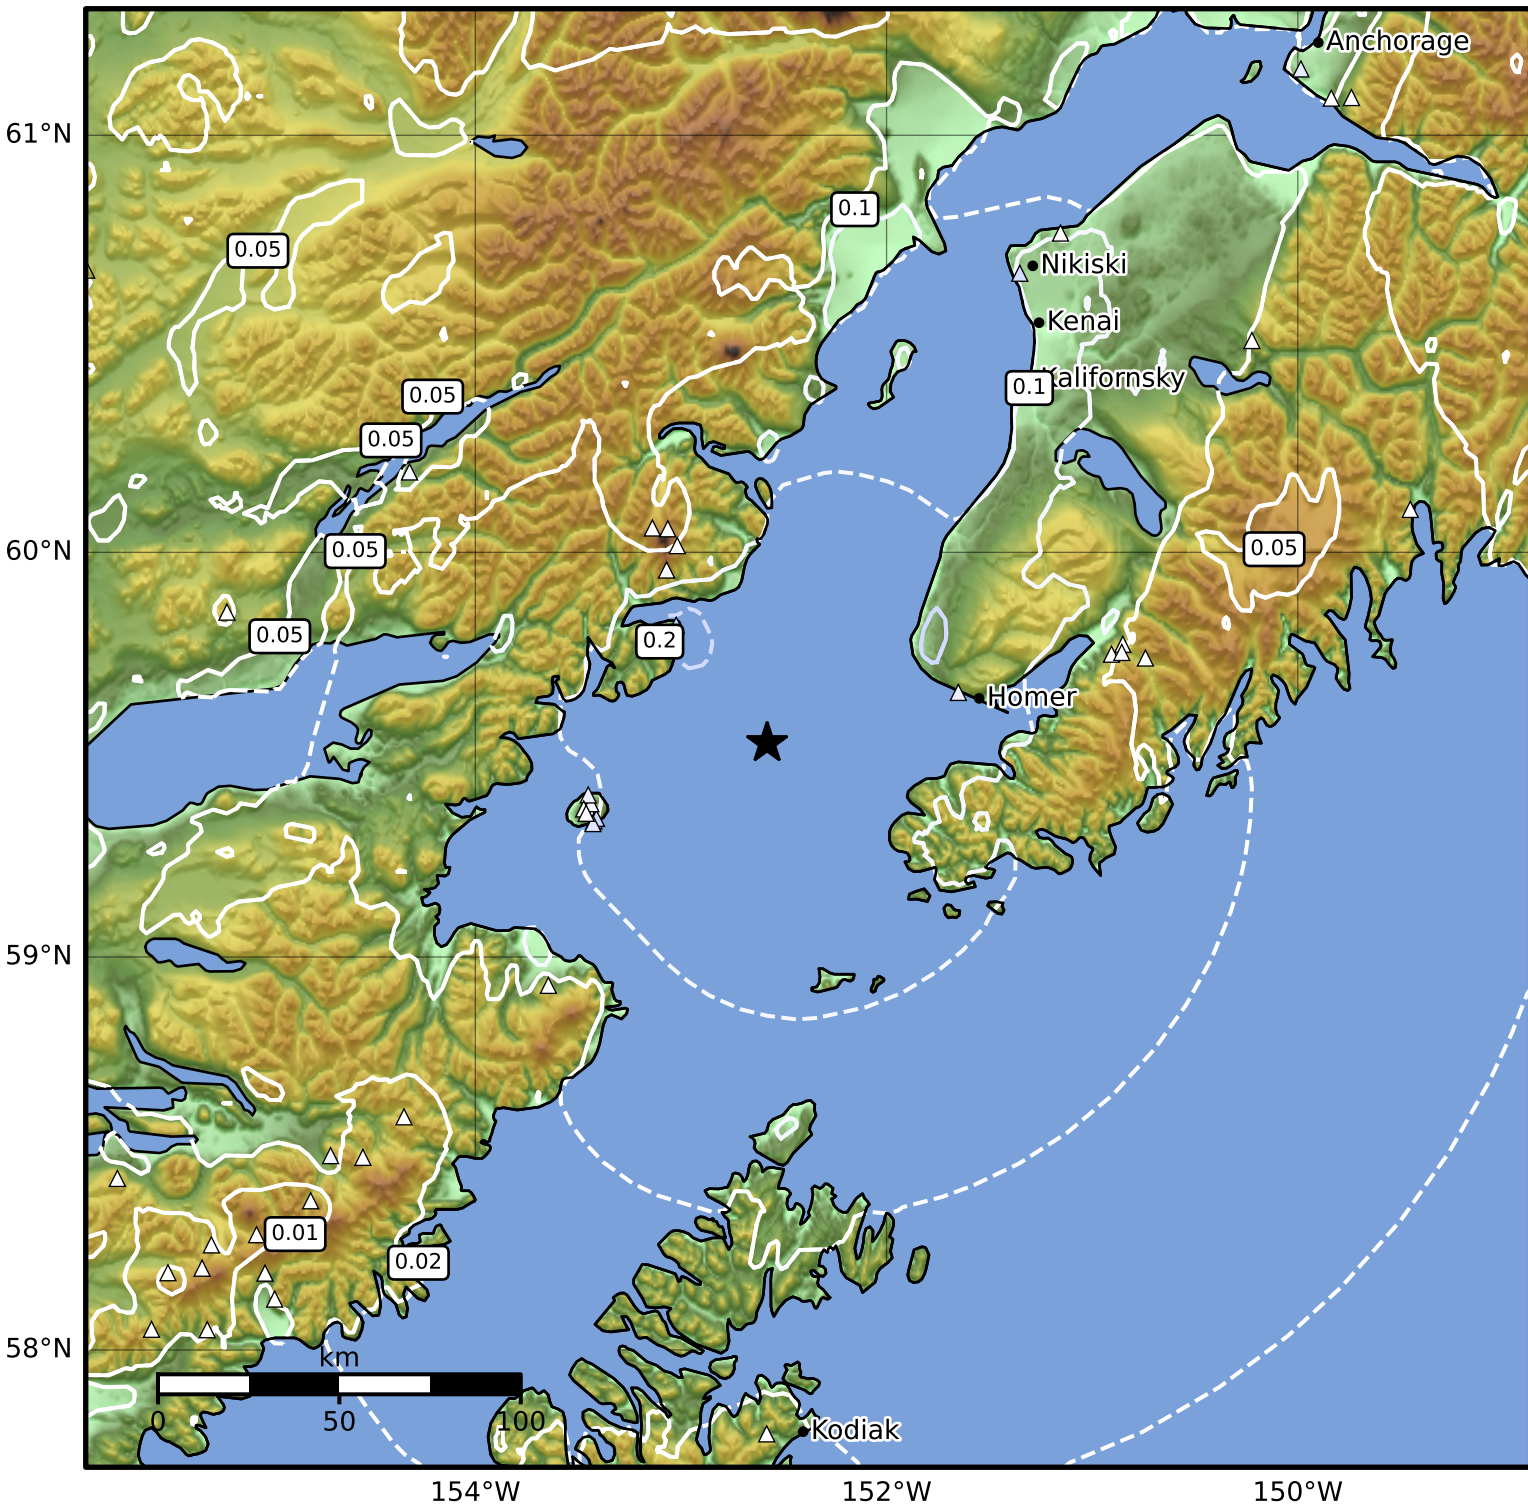

0.3 Second Peak Spectral Acceleration Map Alaska Earthquake Center  
 ShakeMap: 60 km (37 miles) WSW of Homer  
 May 14, 2026 13:06:19 UTC M4.0 N59.53 W152.58 Depth: 93.5km ID:a2026jmrur

SA(0.3) (%g)	0.1	0.2	0.5	1	2	5	10	20	50	100	200
--------------	-----	-----	-----	---	---	---	----	----	----	-----	-----