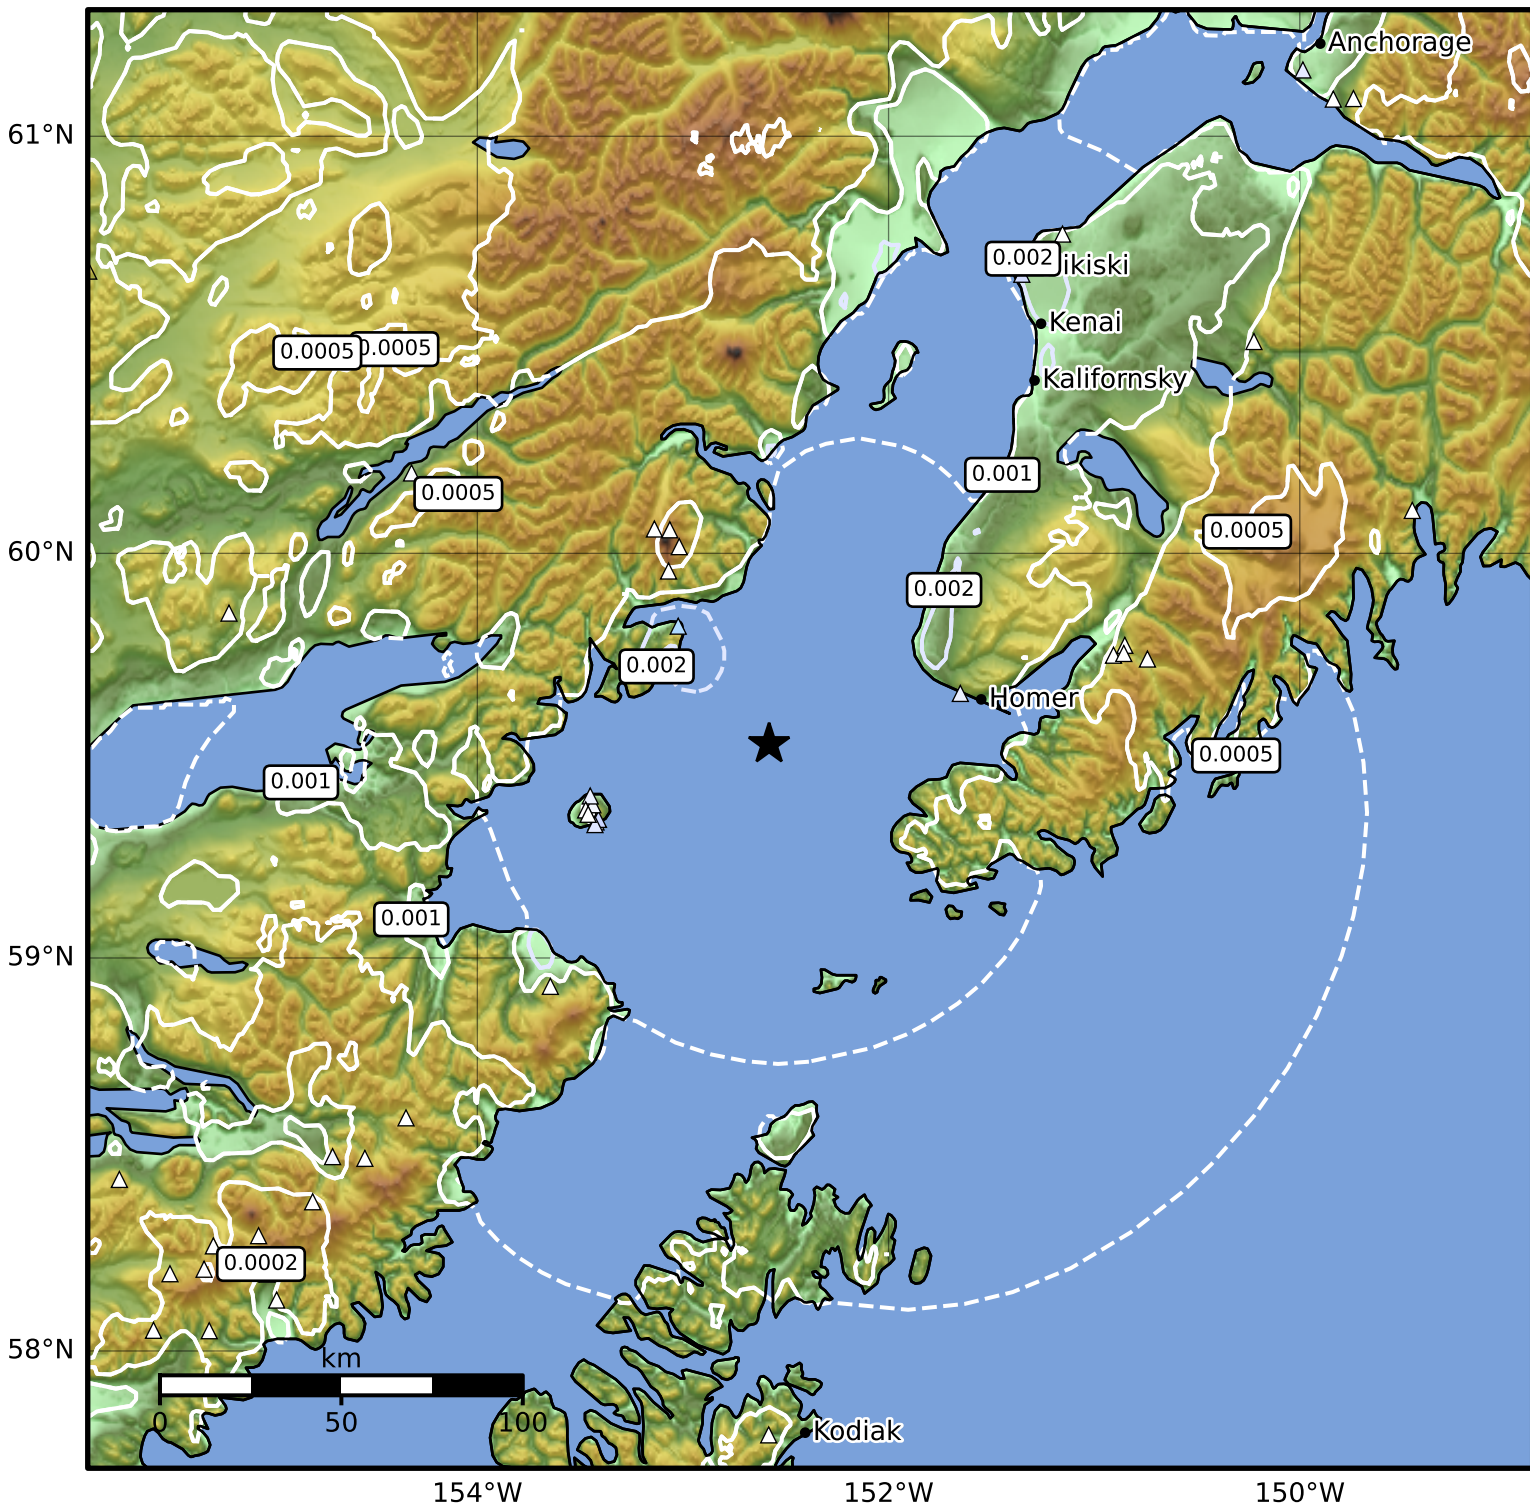

3.0 Second Peak Spectral Acceleration Map Alaska Earthquake Center
 ShakeMap: 60 km (37 miles) WSW of Homer
 May 14, 2026 13:06:19 UTC M4.0 N59.53 W152.58 Depth: 93.5km ID:a2026jmrur

Scale based on Worden et al. (2012)

Version 2: Processed 2026-05-14T13:27:16Z

△ Seismic Instrument ○ Reported Intensity

★ Epicenter