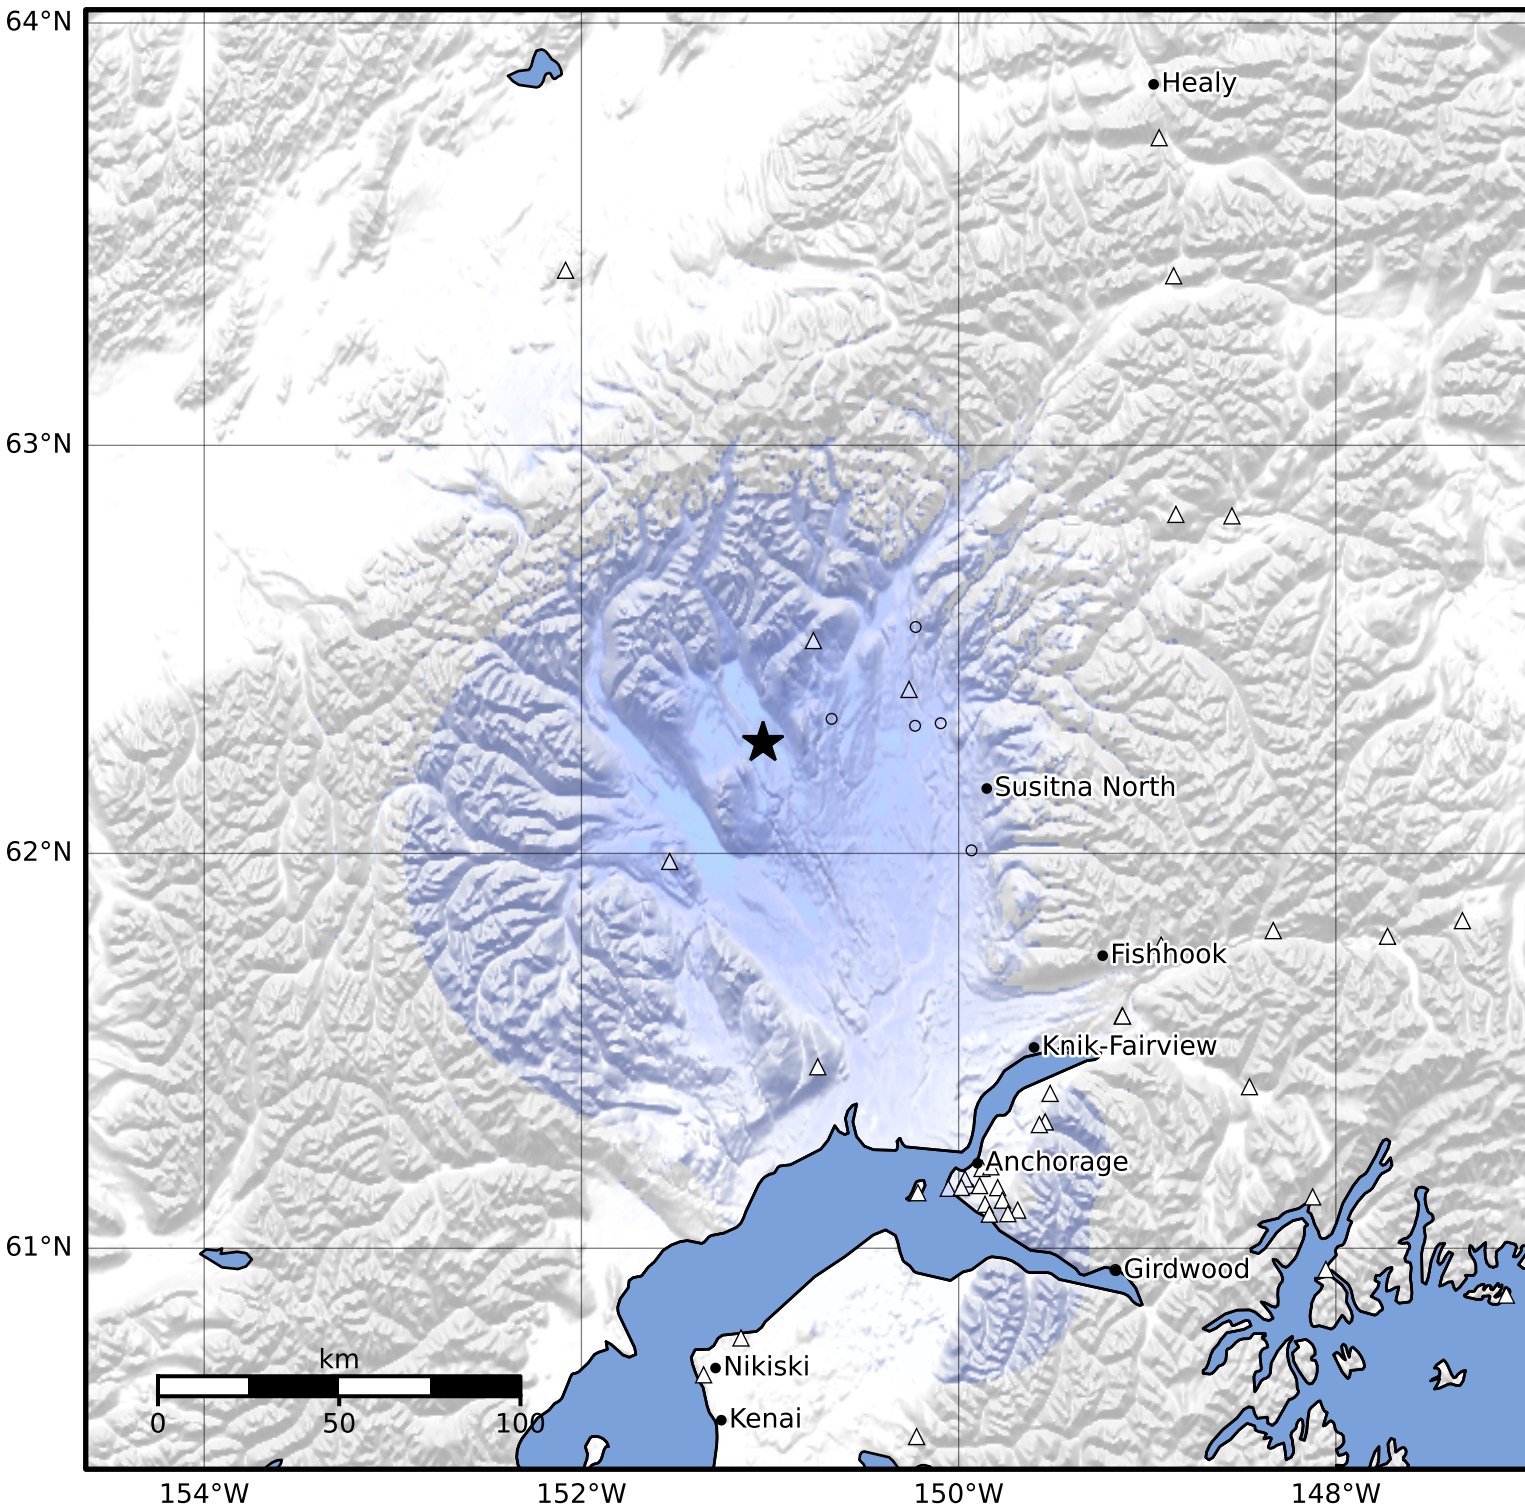

Macroseismic Intensity Map Alaska Earthquake Center
 ShakeMap: 41 km (26 miles) NNE of Skwentna
 May 14, 2026 15:50:29 UTC M3.8 N62.27 W151.04 Depth: 87.6km ID:a2026jmwpsb

SHAKING	Not felt	Weak	Light	Moderate	Strong	Very strong	Severe	Violent	Extreme
DAMAGE	None	None	None	Very light	Light	Moderate	Moderate/heavy	Heavy	Very heavy
PGA(%g)	<0.0464	0.297	2.76	6.2	11.5	21.5	40.1	74.7	>139
PGV(cm/s)	<0.0215	0.135	1.41	4.65	9.64	20	41.4	85.8	>178
INTENSITY	I	II-III	IV	V	VI	VII	VIII	IX	X+

Scale based on Worden et al. (2012)

Version 2: Processed 2026-05-14T16:21:59Z

△ Seismic Instrument ○ Reported Intensity

★ Epicenter