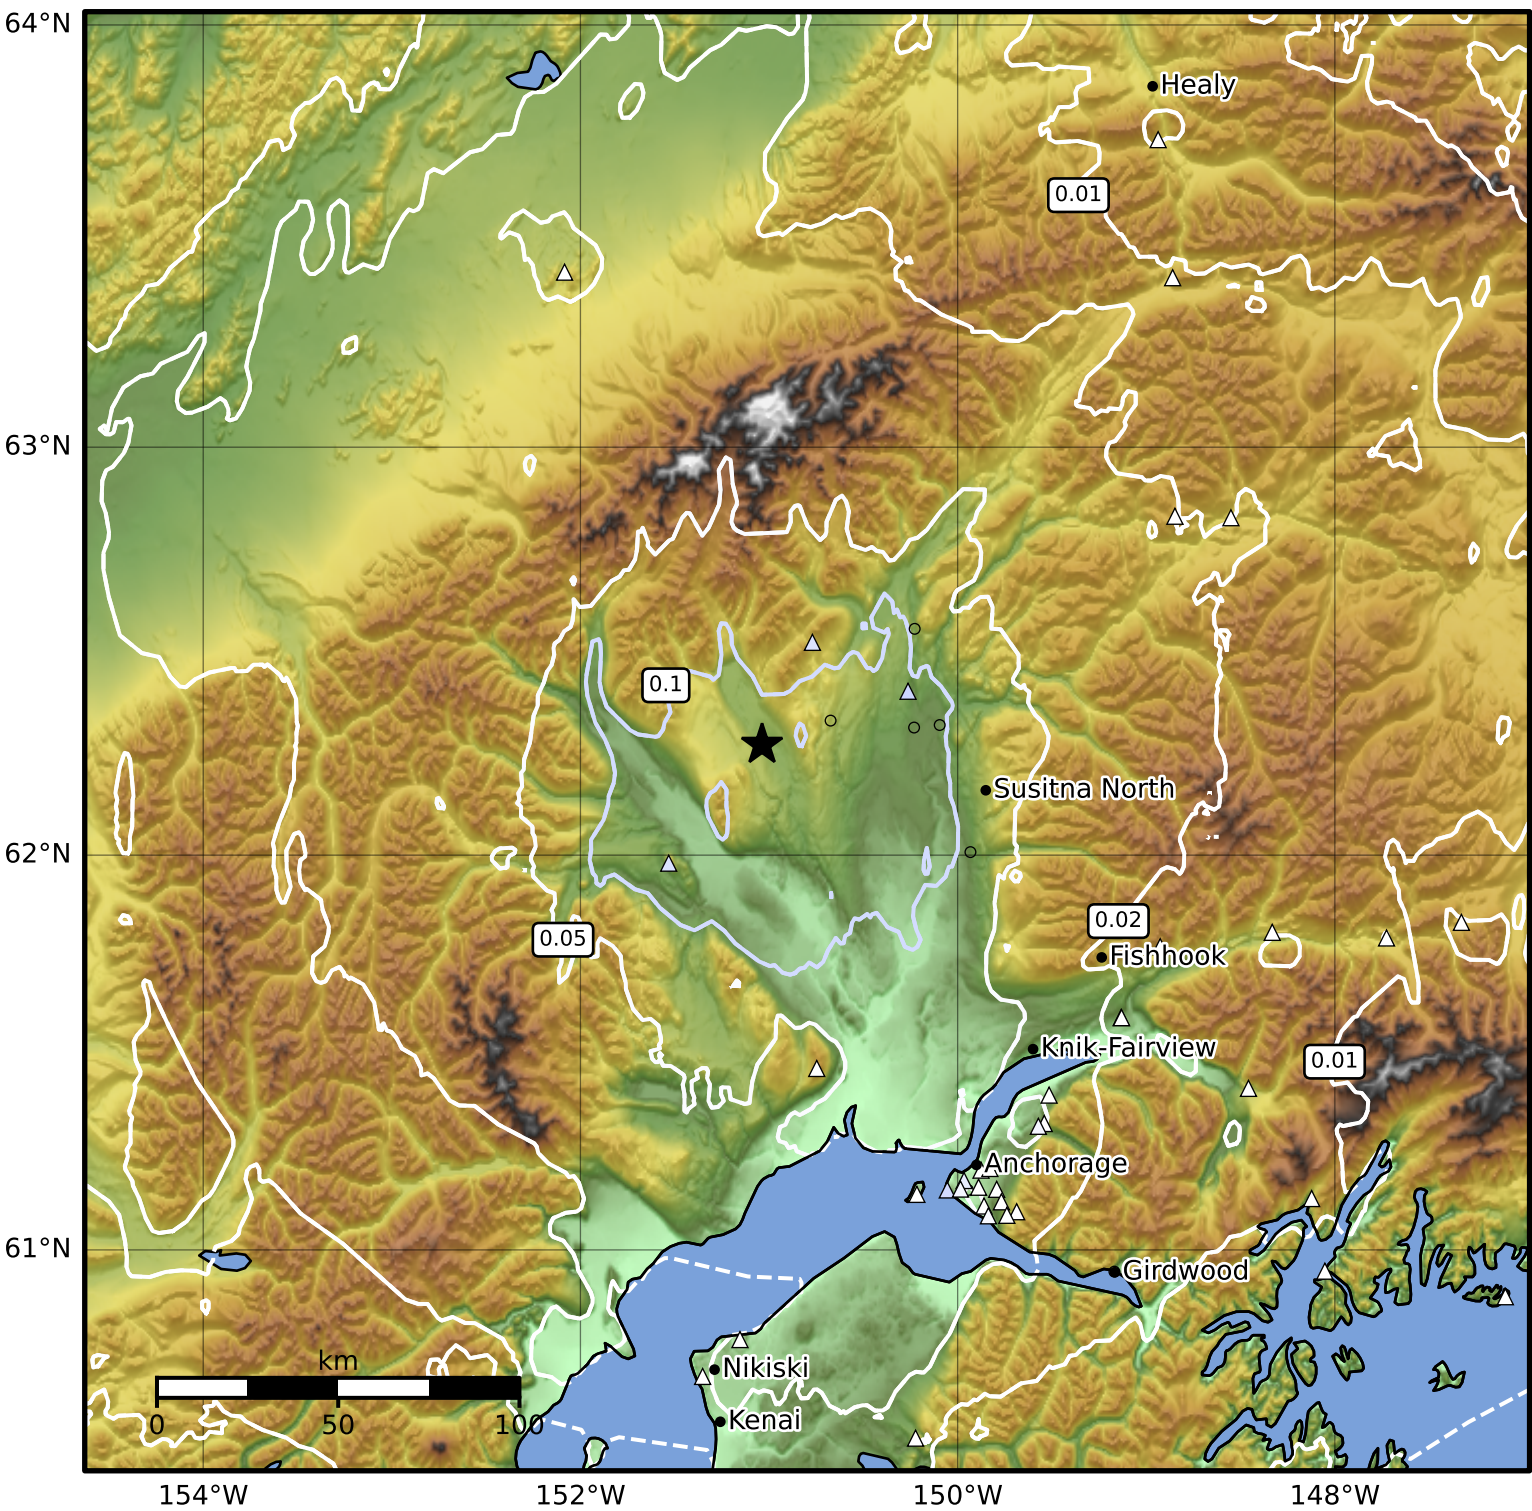

Peak Ground Acceleration Map Alaska Earthquake Center
 ShakeMap: 41 km (26 miles) NNE of Skwentna
 May 14, 2026 15:50:29 UTC M3.8 N62.27 W151.04 Depth: 87.6km ID:a2026jmwpsb

PGA (%g)	0.1	0.2	0.5	1	2	5	10	20	50	100	200
----------	-----	-----	-----	---	---	---	----	----	----	-----	-----

Scale based on Worden et al. (2012)

Version 2: Processed 2026-05-14T16:21:59Z

△ Seismic Instrument ○ Reported Intensity ★ Epicenter