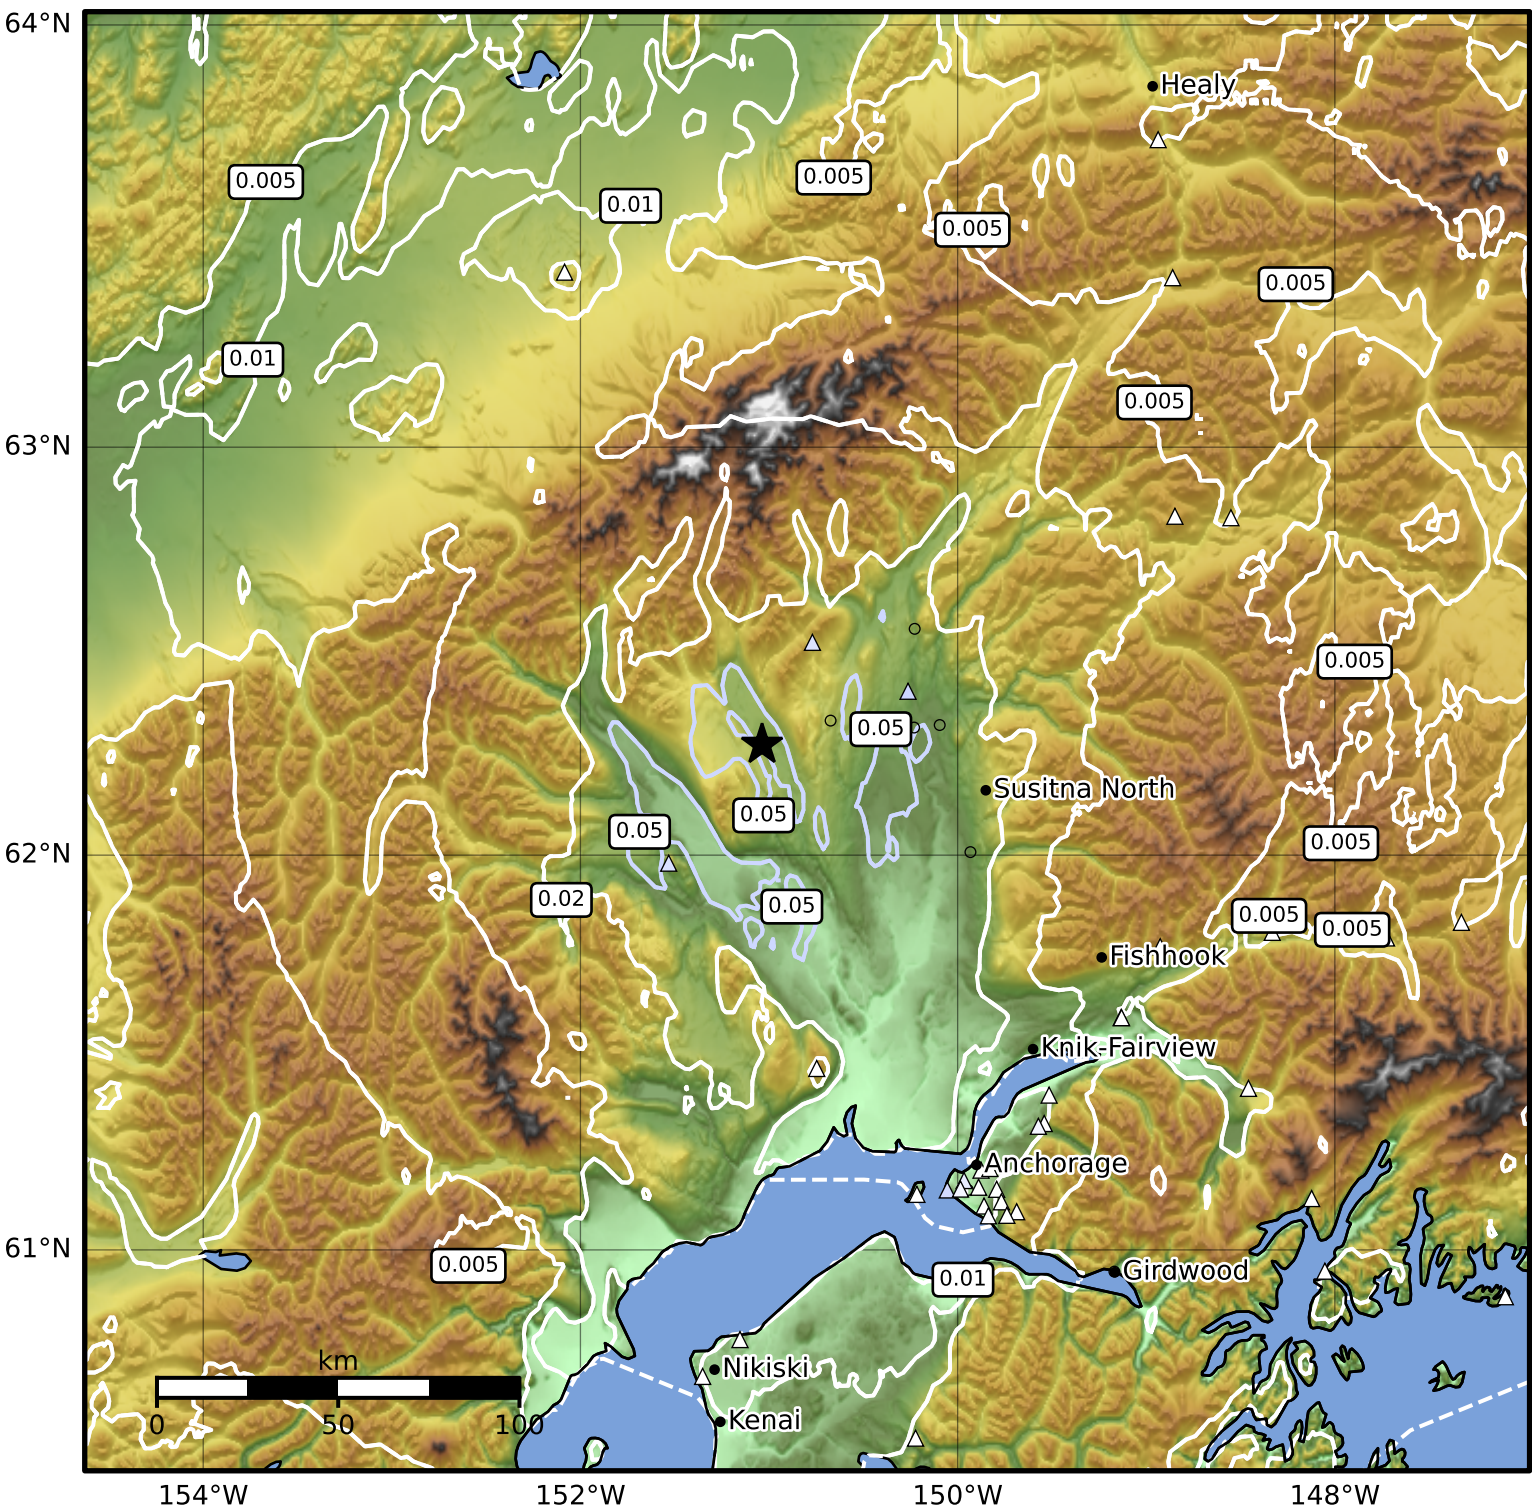

Peak Ground Velocity Map Alaska Earthquake Center  
 ShakeMap: 41 km (26 miles) NNE of Skwentna  
 May 14, 2026 15:50:29 UTC M3.8 N62.27 W151.04 Depth: 87.6km ID:a2026jmwpsb

PGV (cm/s)	0.1	0.2	0.5	1	2	5	10	20	50	100	200
------------	-----	-----	-----	---	---	---	----	----	----	-----	-----

Scale based on Worden et al. (2012)

Version 2: Processed 2026-05-14T16:21:59Z

△ Seismic Instrument    ○ Reported Intensity    ★ Epicenter