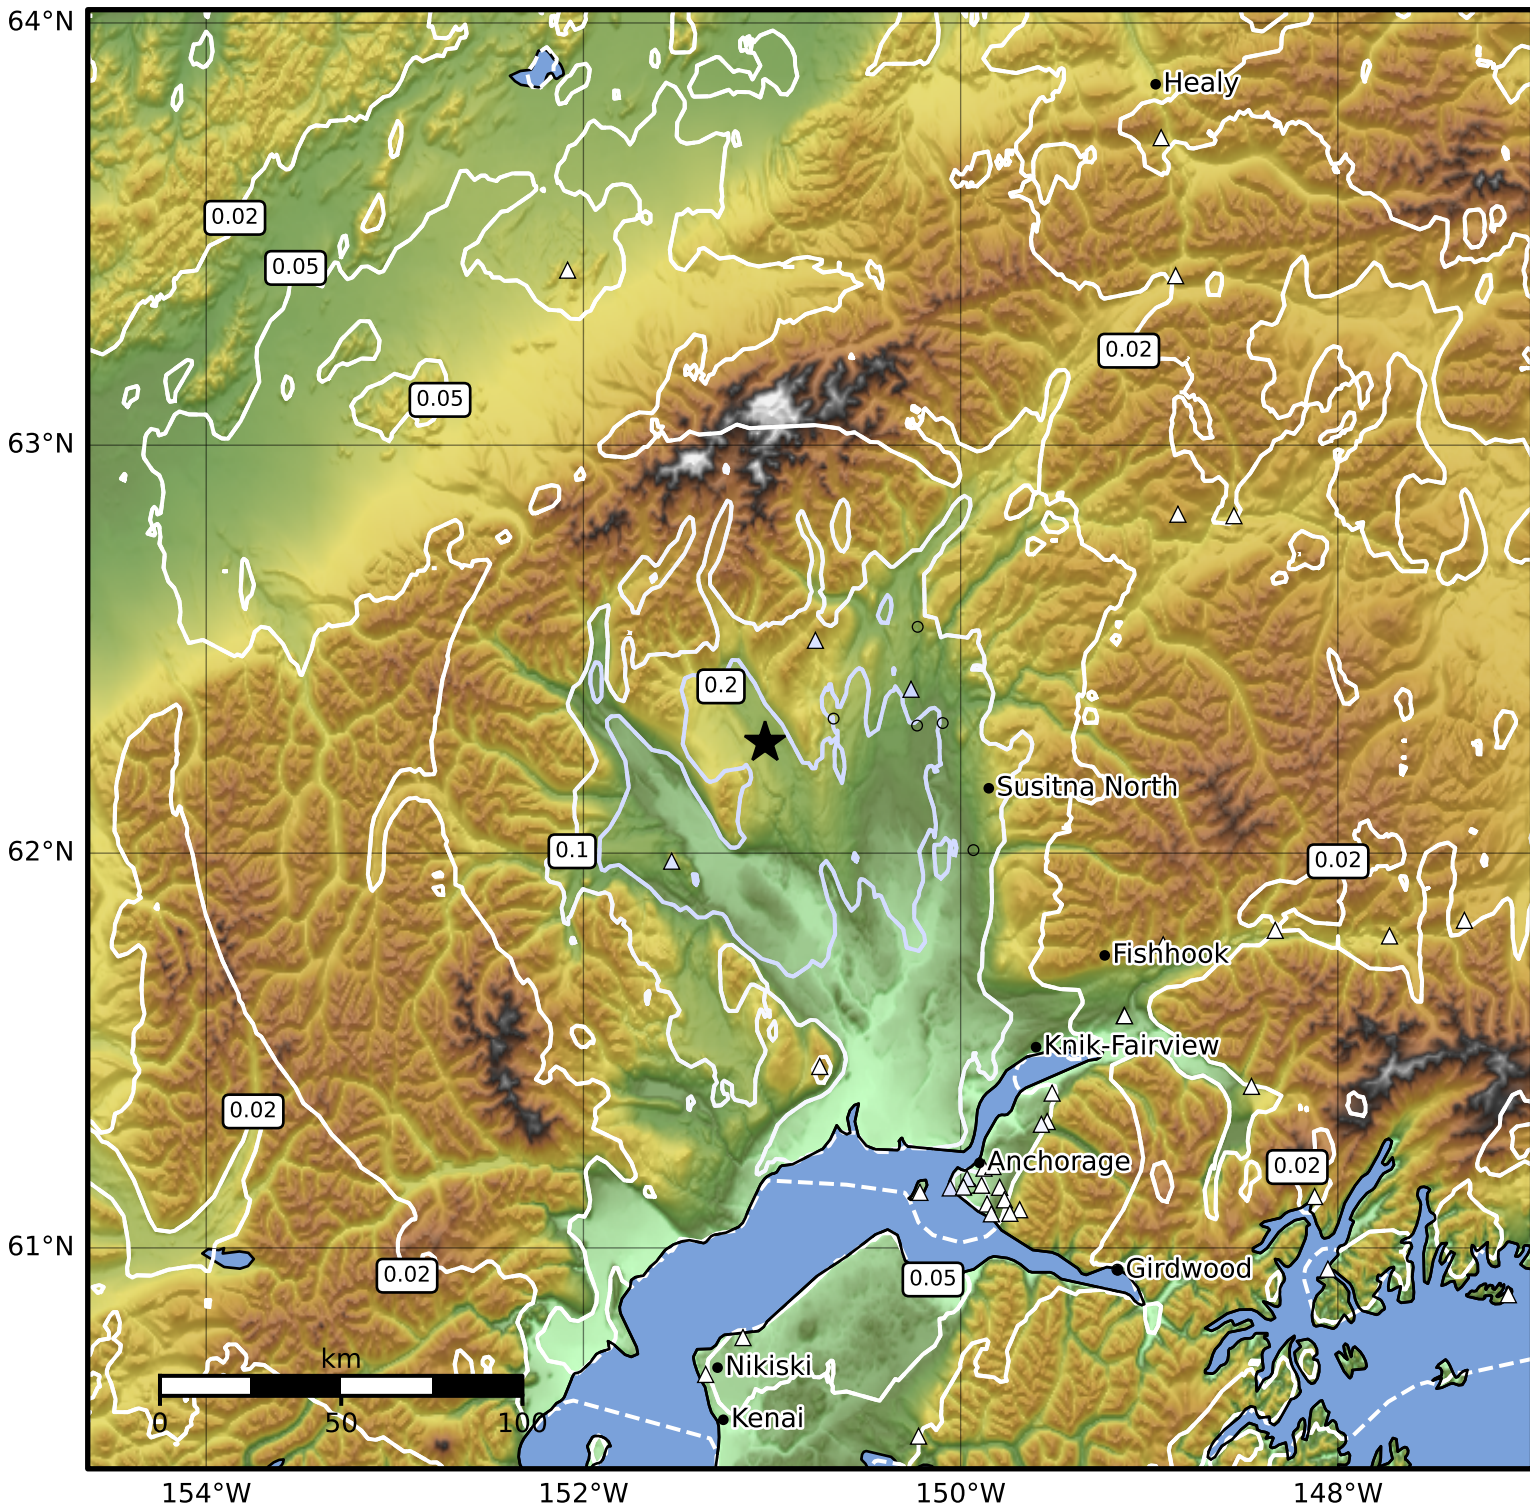

0.3 Second Peak Spectral Acceleration Map Alaska Earthquake Center
 ShakeMap: 41 km (26 miles) NNE of Skwentna
 May 14, 2026 15:50:29 UTC M3.8 N62.27 W151.04 Depth: 87.6km ID:a2026jmwpsb

SA(0.3) (%g)	0.1	0.2	0.5	1	2	5	10	20	50	100	200
--------------	-----	-----	-----	---	---	---	----	----	----	-----	-----

Scale based on Worden et al. (2012)

Version 2: Processed 2026-05-14T16:21:59Z

△ Seismic Instrument ○ Reported Intensity

★ Epicenter