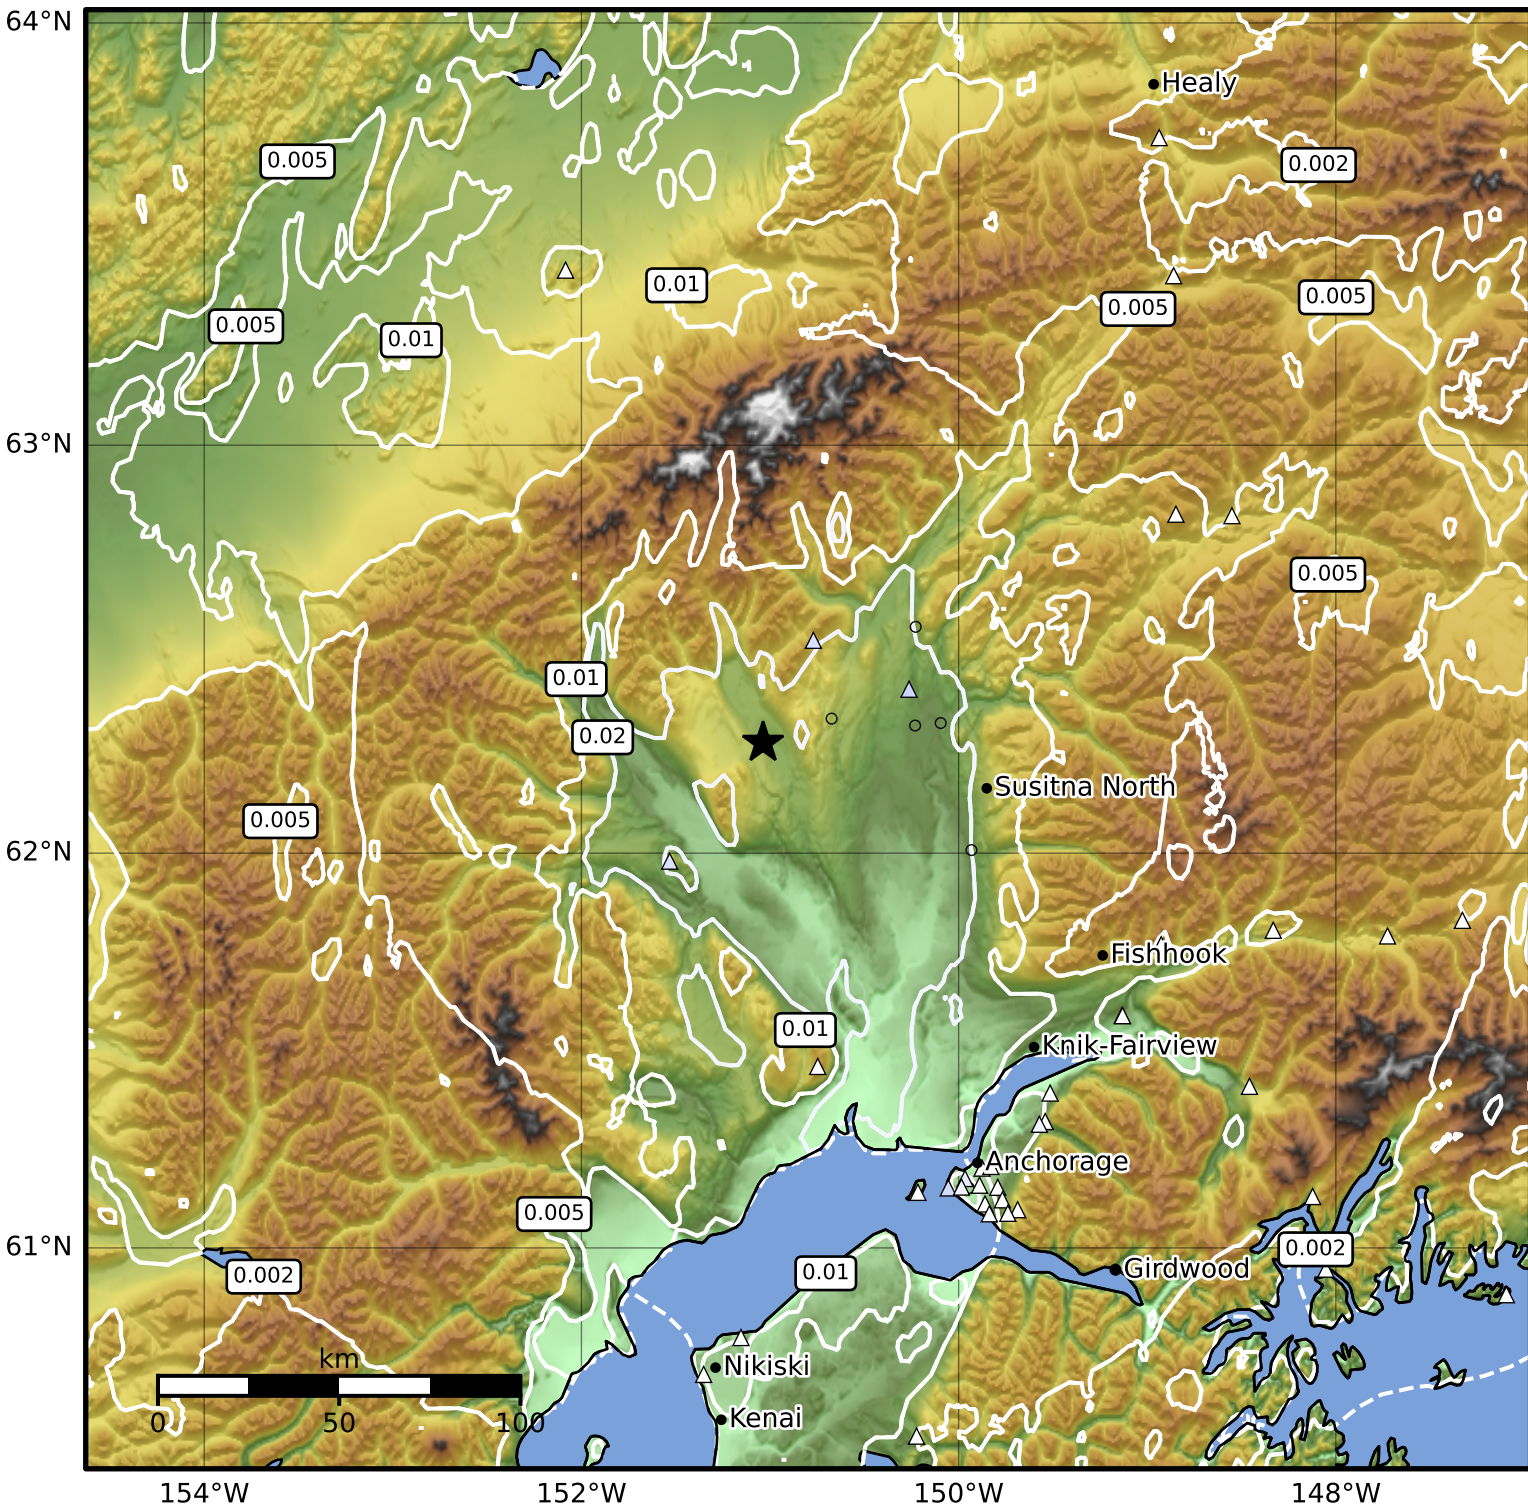

1.0 Second Peak Spectral Acceleration Map Alaska Earthquake Center
 ShakeMap: 41 km (26 miles) NNE of Skwentna
 May 14, 2026 15:50:29 UTC M3.8 N62.27 W151.04 Depth: 87.6km ID:a2026jmwpsb

Scale based on Worden et al. (2012)

Version 2: Processed 2026-05-14T16:21:59Z

△ Seismic Instrument ○ Reported Intensity

★ Epicenter