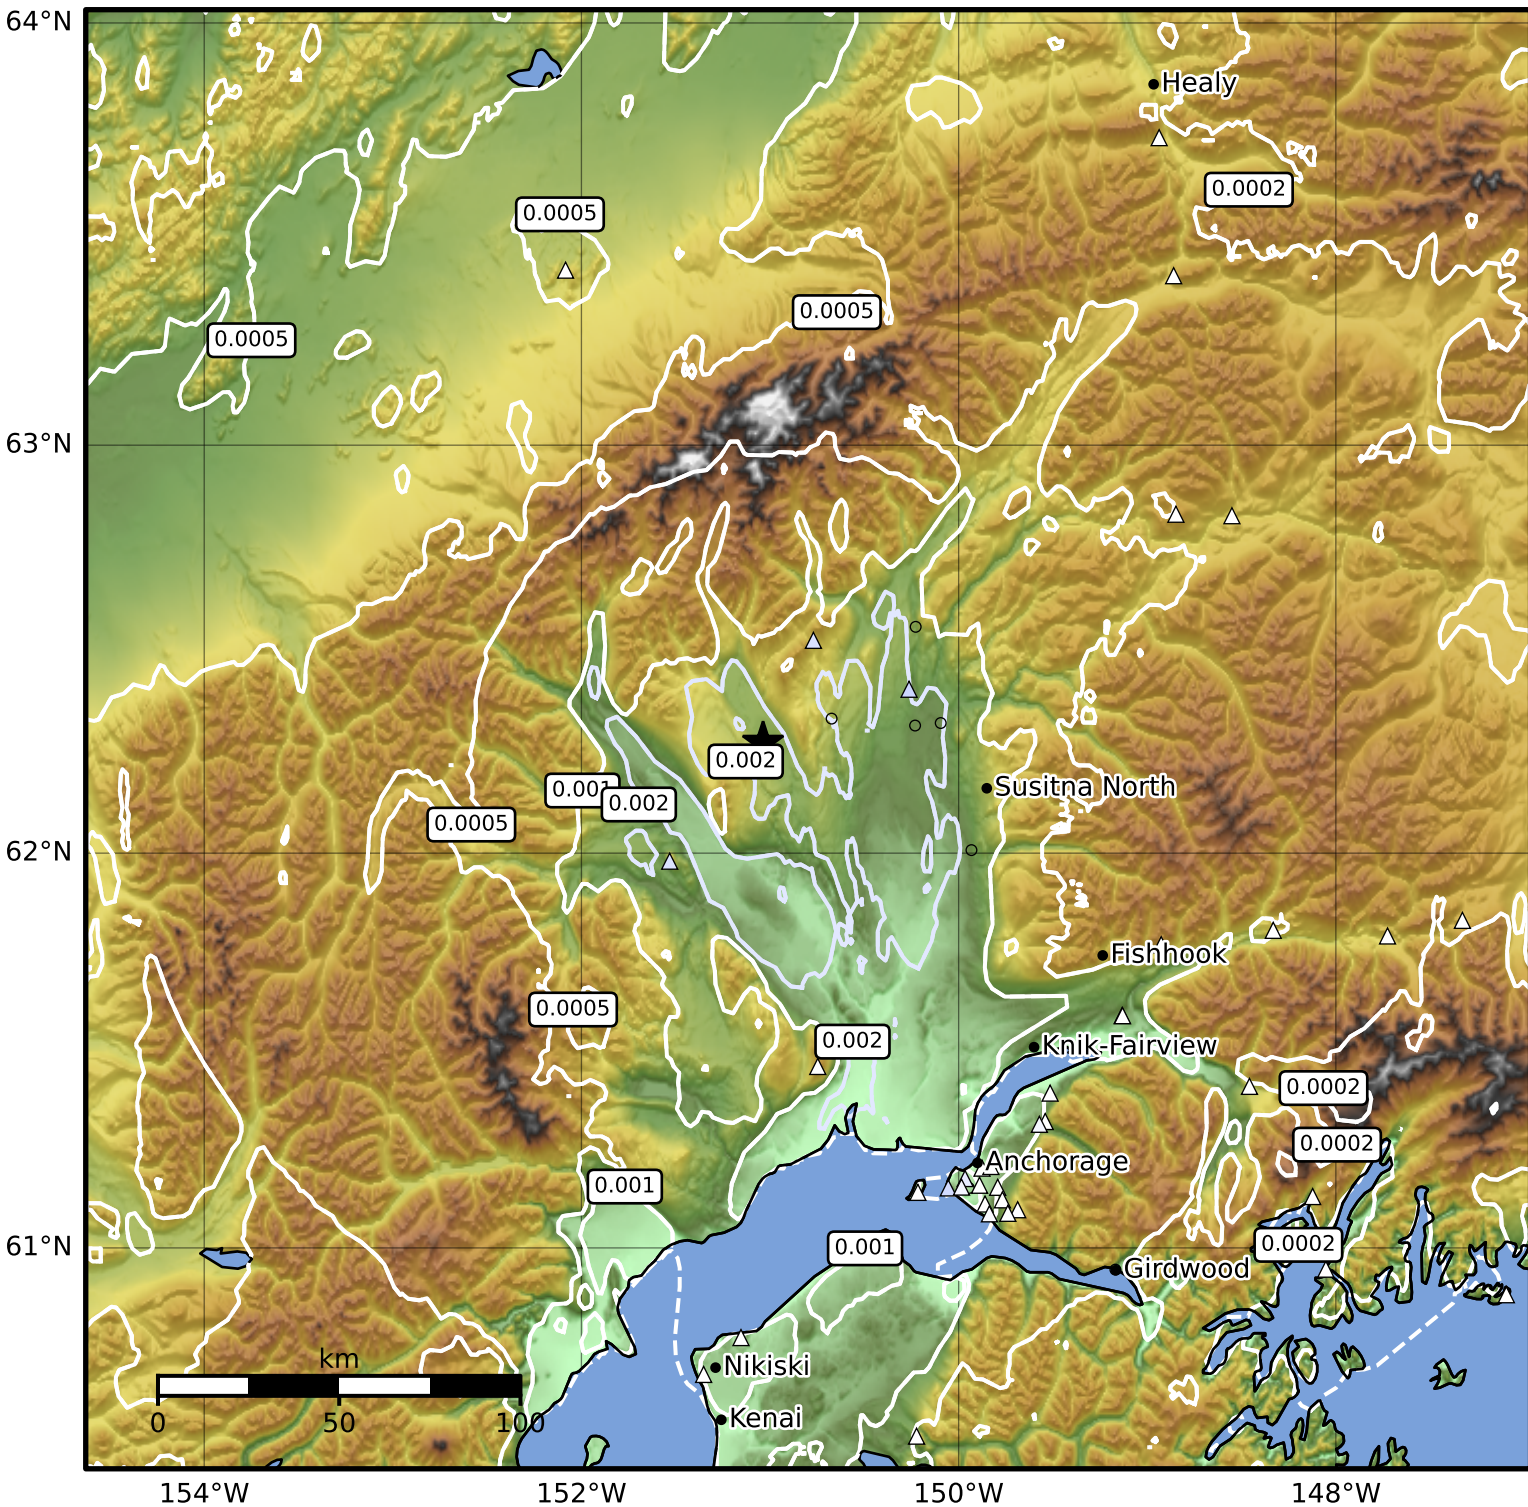

3.0 Second Peak Spectral Acceleration Map Alaska Earthquake Center  
 ShakeMap: 41 km (26 miles) NNE of Skwentna  
 May 14, 2026 15:50:29 UTC M3.8 N62.27 W151.04 Depth: 87.6km ID:a2026jmwpsb

Scale based on Worden et al. (2012)

Version 2: Processed 2026-05-14T16:21:59Z

△ Seismic Instrument ○ Reported Intensity

★ Epicenter