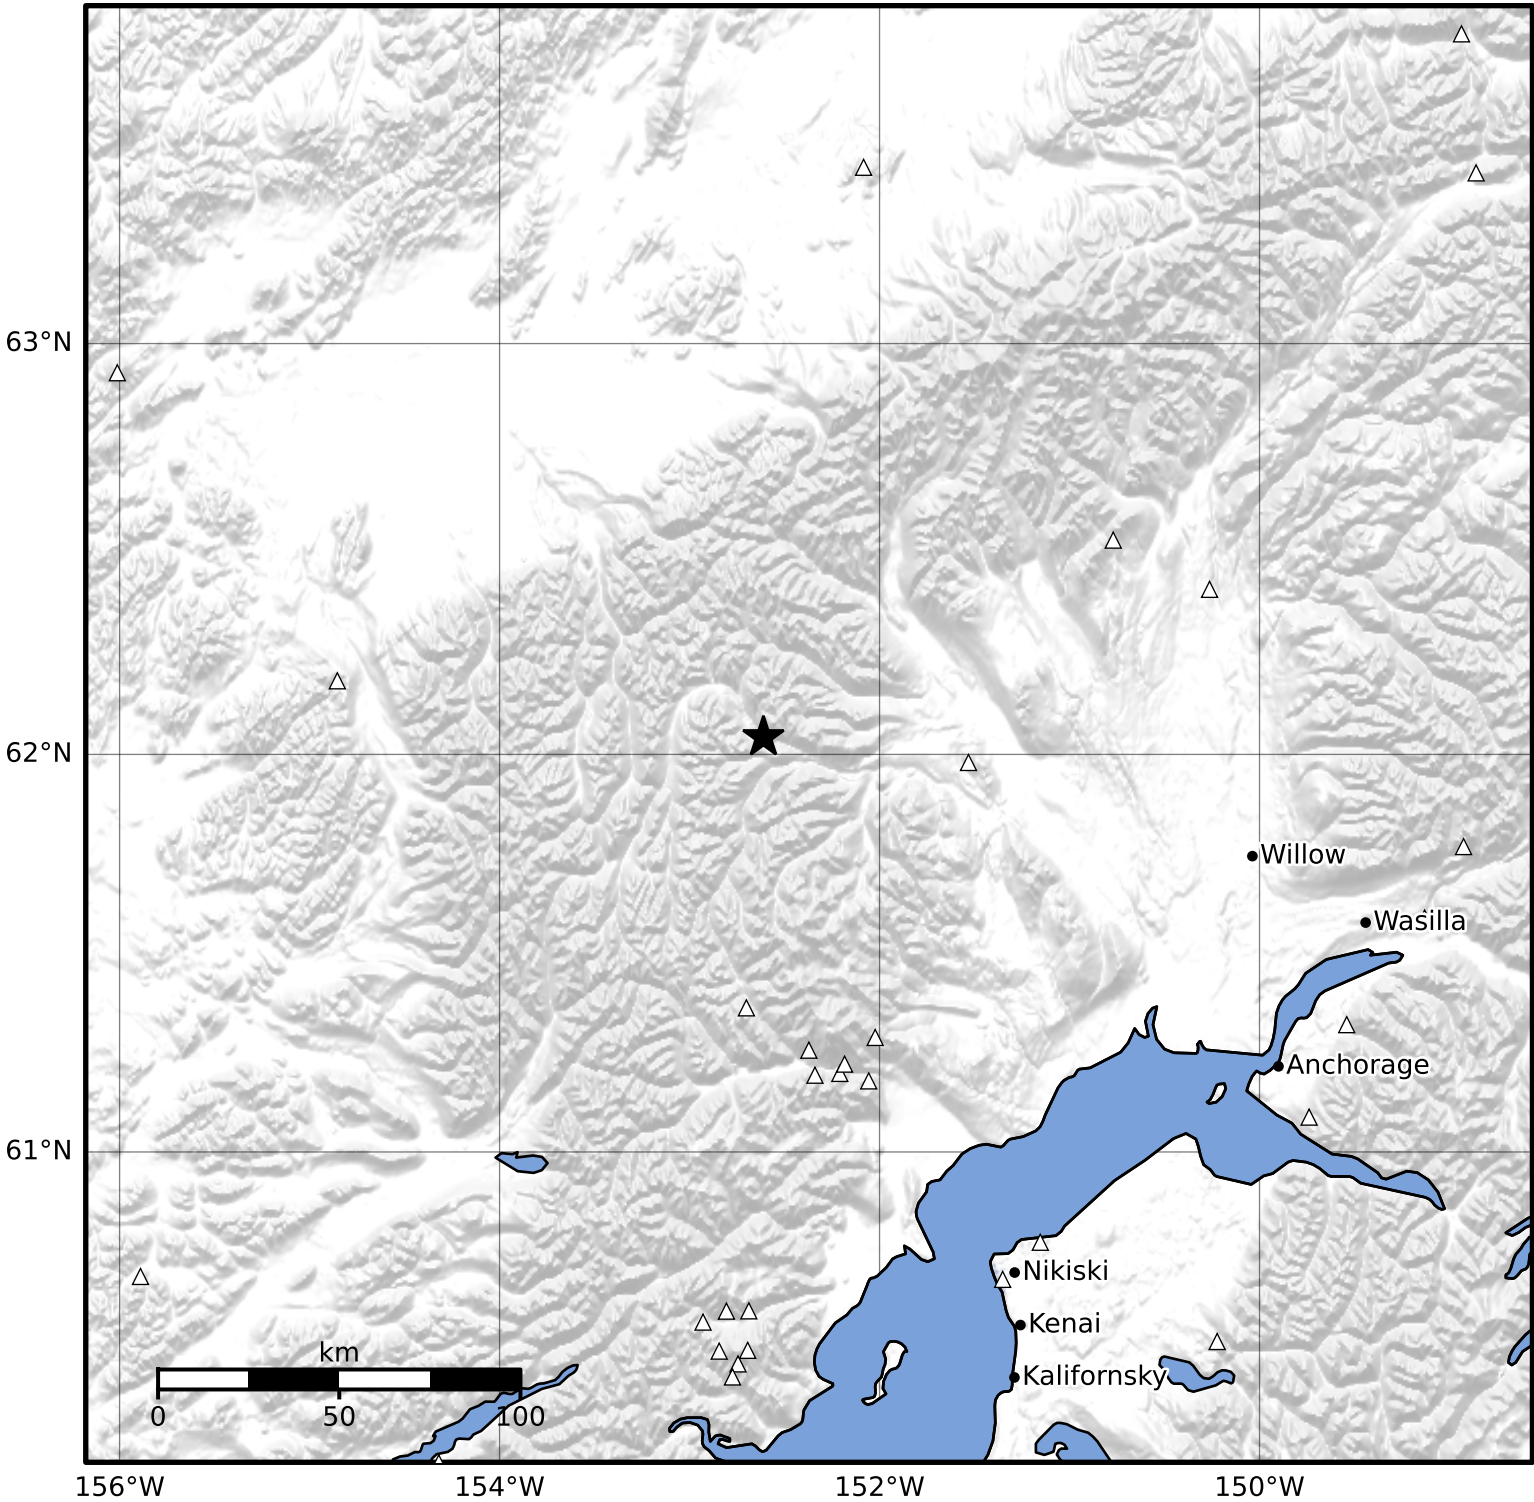

Macroseismic Intensity Map Alaska Earthquake Center
 ShakeMap: 73 km (45 miles) WNW of Skwentna
 May 19, 2026 02:05:46 UTC M3.8 N62.04 W152.61 Depth: 158.5km ID:a2026jvbf1s

SHAKING	Not felt	Weak	Light	Moderate	Strong	Very strong	Severe	Violent	Extreme
DAMAGE	None	None	None	Very light	Light	Moderate	Moderate/heavy	Heavy	Very heavy
PGA(%g)	<0.0464	0.297	2.76	6.2	11.5	21.5	40.1	74.7	>139
PGV(cm/s)	<0.0215	0.135	1.41	4.65	9.64	20	41.4	85.8	>178
INTENSITY	I	II-III	IV	V	VI	VII	VIII	IX	X+

Scale based on Worden et al. (2012)

Version 4: Processed 2026-05-19T02:16:08Z

△ Seismic Instrument ○ Reported Intensity

★ Epicenter