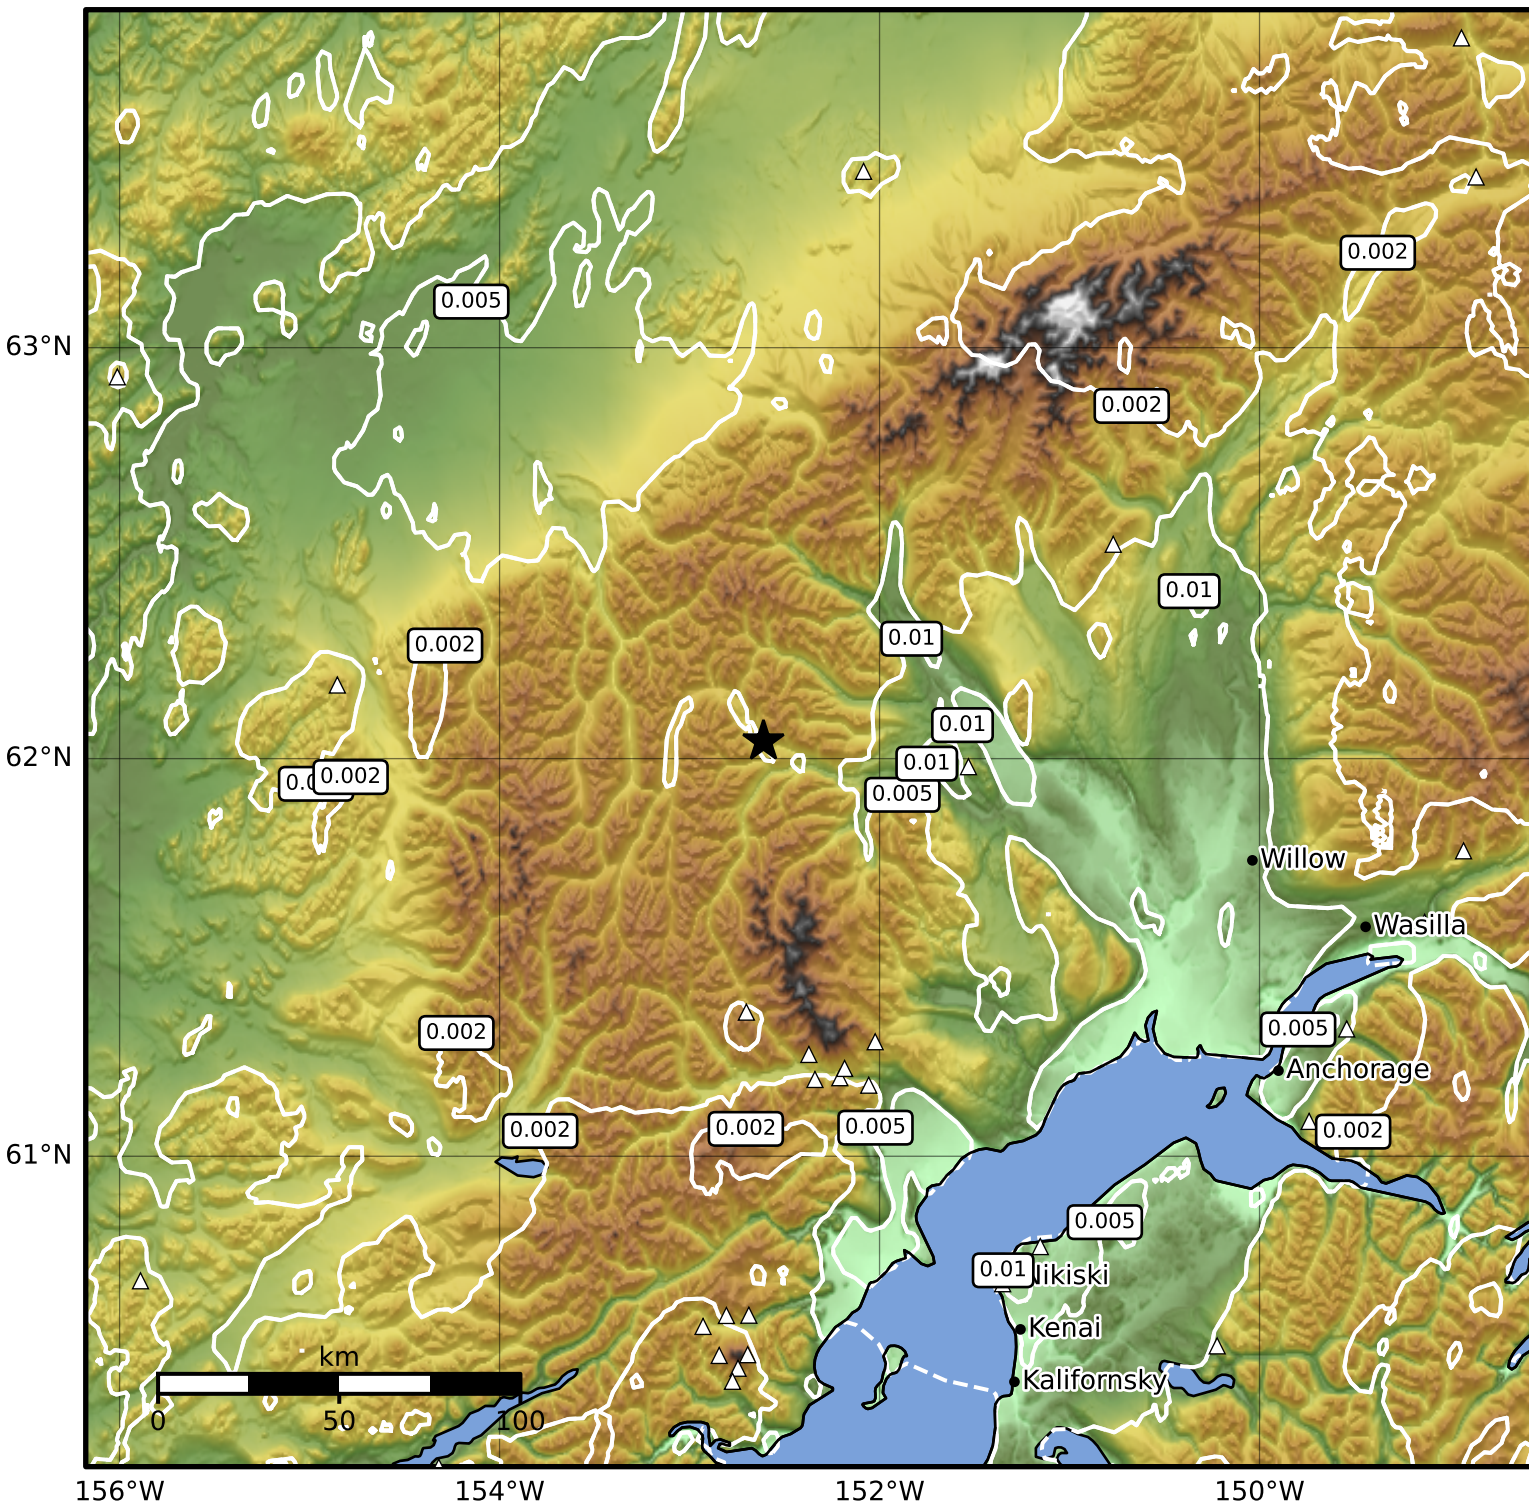

Peak Ground Velocity Map Alaska Earthquake Center
 ShakeMap: 73 km (45 miles) WNW of Skwentna
 May 19, 2026 02:05:46 UTC M3.8 N62.04 W152.61 Depth: 158.5km ID:a2026jvbf1s

Scale based on Worden et al. (2012)

Version 4: Processed 2026-05-19T02:16:08Z

△ Seismic Instrument ○ Reported Intensity

★ Epicenter