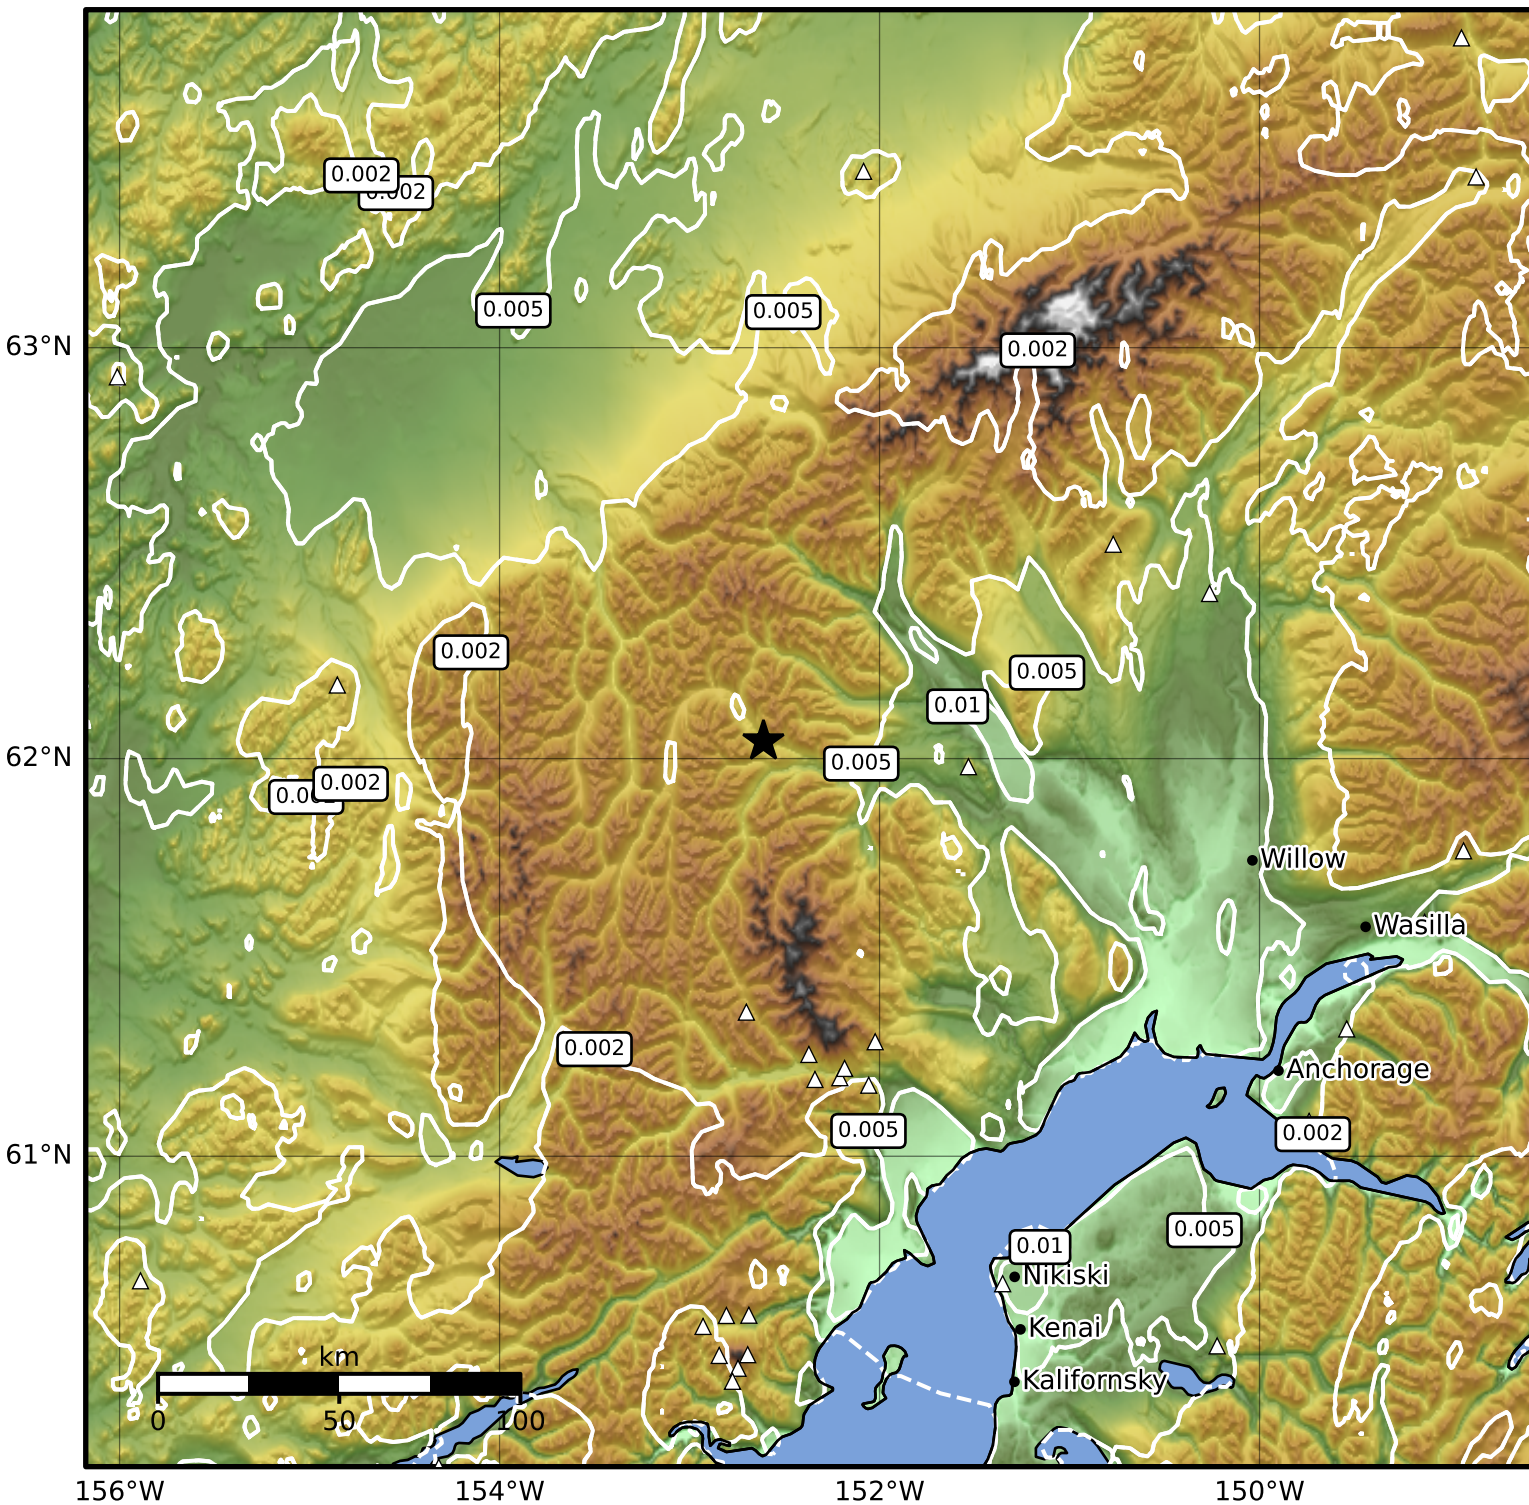

1.0 Second Peak Spectral Acceleration Map Alaska Earthquake Center  
 ShakeMap: 73 km (45 miles) WNW of Skwentna  
 May 19, 2026 02:05:46 UTC M3.8 N62.04 W152.61 Depth: 158.5km ID:a2026jvbf1s

Scale based on Worden et al. (2012)

Version 4: Processed 2026-05-19T02:16:08Z

△ Seismic Instrument ○ Reported Intensity

★ Epicenter