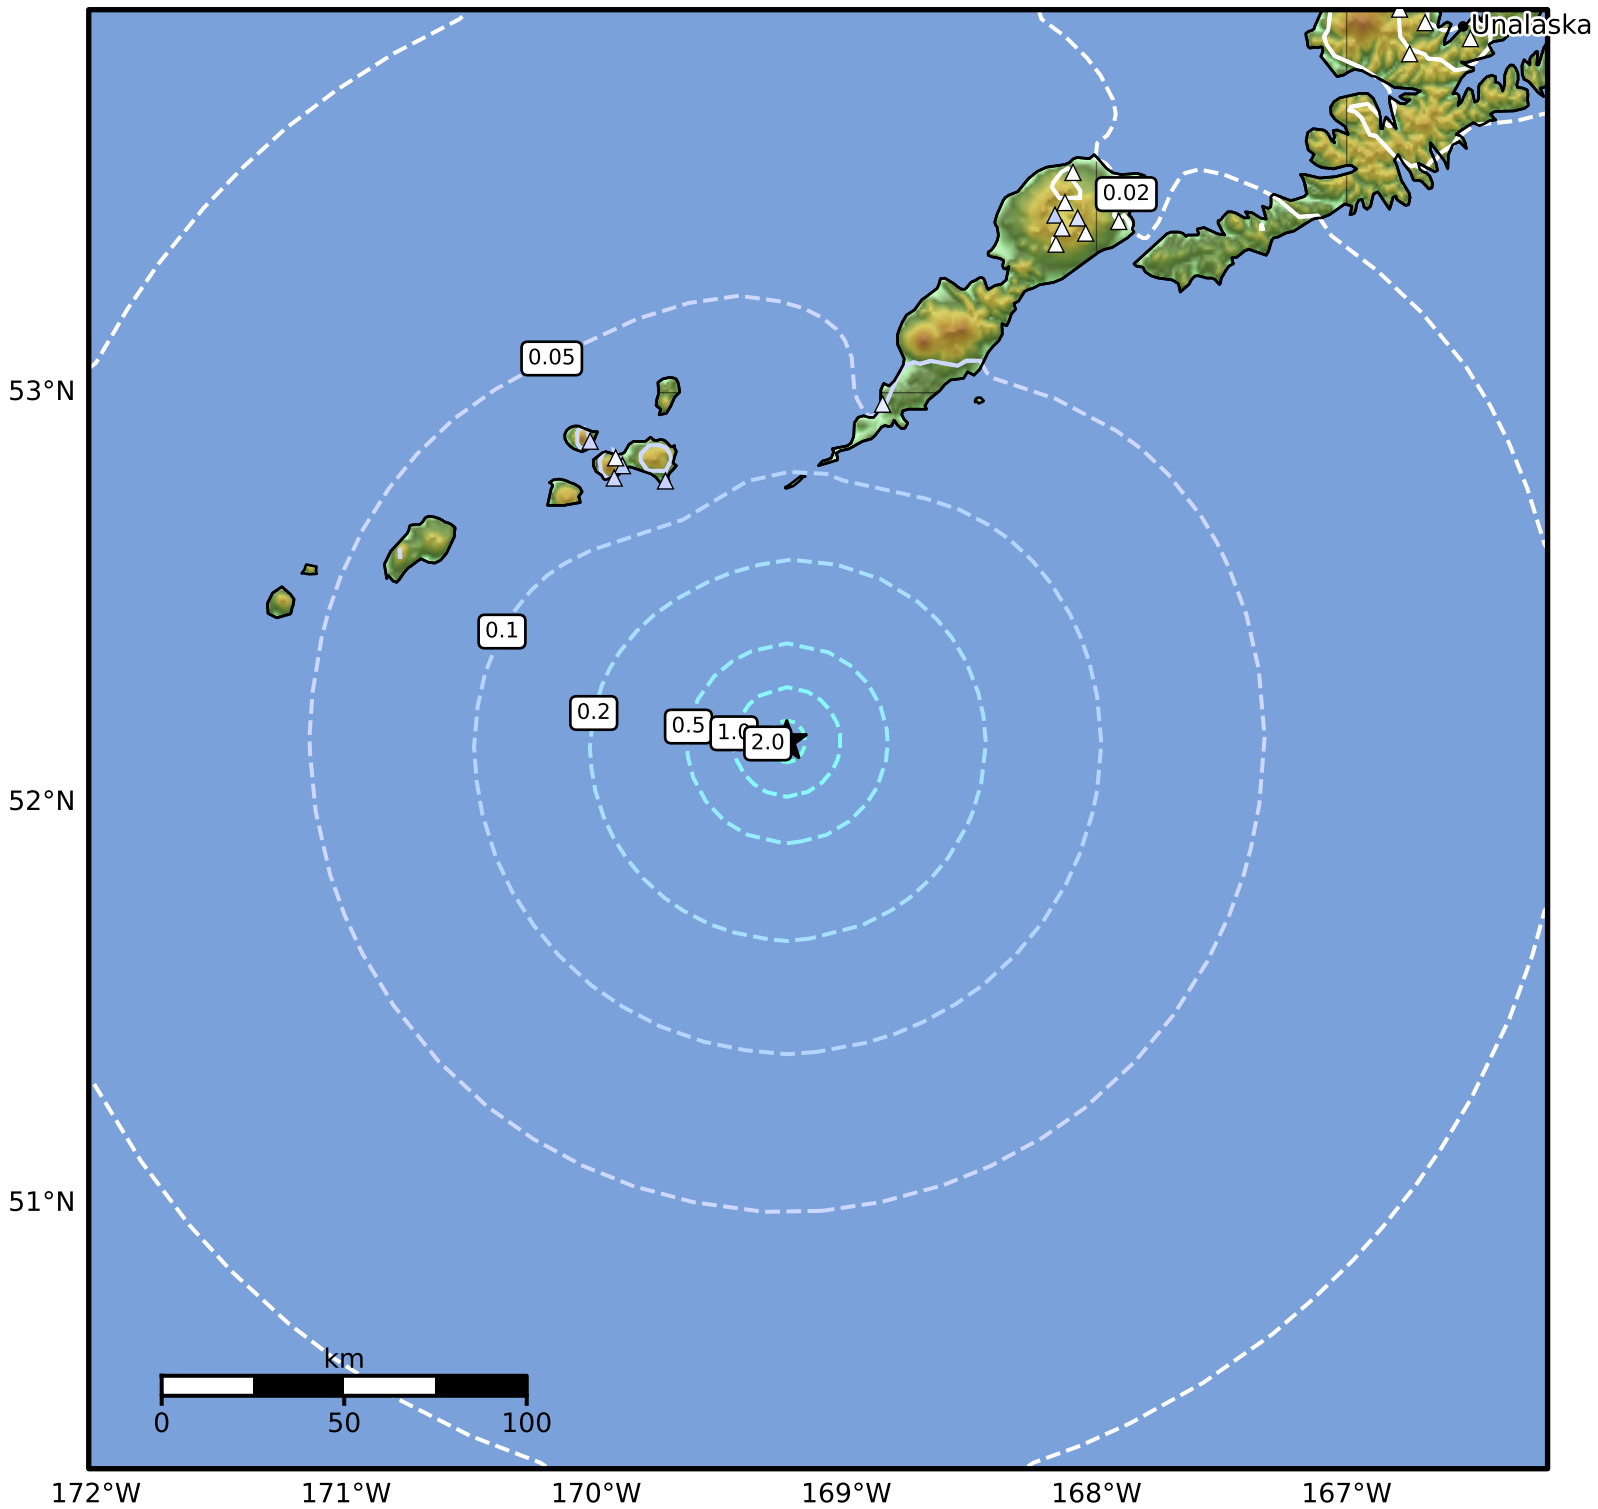

Peak Ground Velocity Map Alaska Earthquake Center  
ShakeMap: 91 km (57 miles) SSW of Nikolski  
May 23, 2026 09:03:07 UTC M4.6 N52.15 W169.24 Depth: 4.6km ID:a2026kczfqz

PGV (cm/s)	0.1	0.2	0.5	1	2	5	10	20	50	100	200
------------	-----	-----	-----	---	---	---	----	----	----	-----	-----

Scale based on Worden et al. (2012)

△ Seismic Instrument ○ Reported Intensity

★ Epicenter

Version 8: Processed 2026-05-24T06:50:02Z