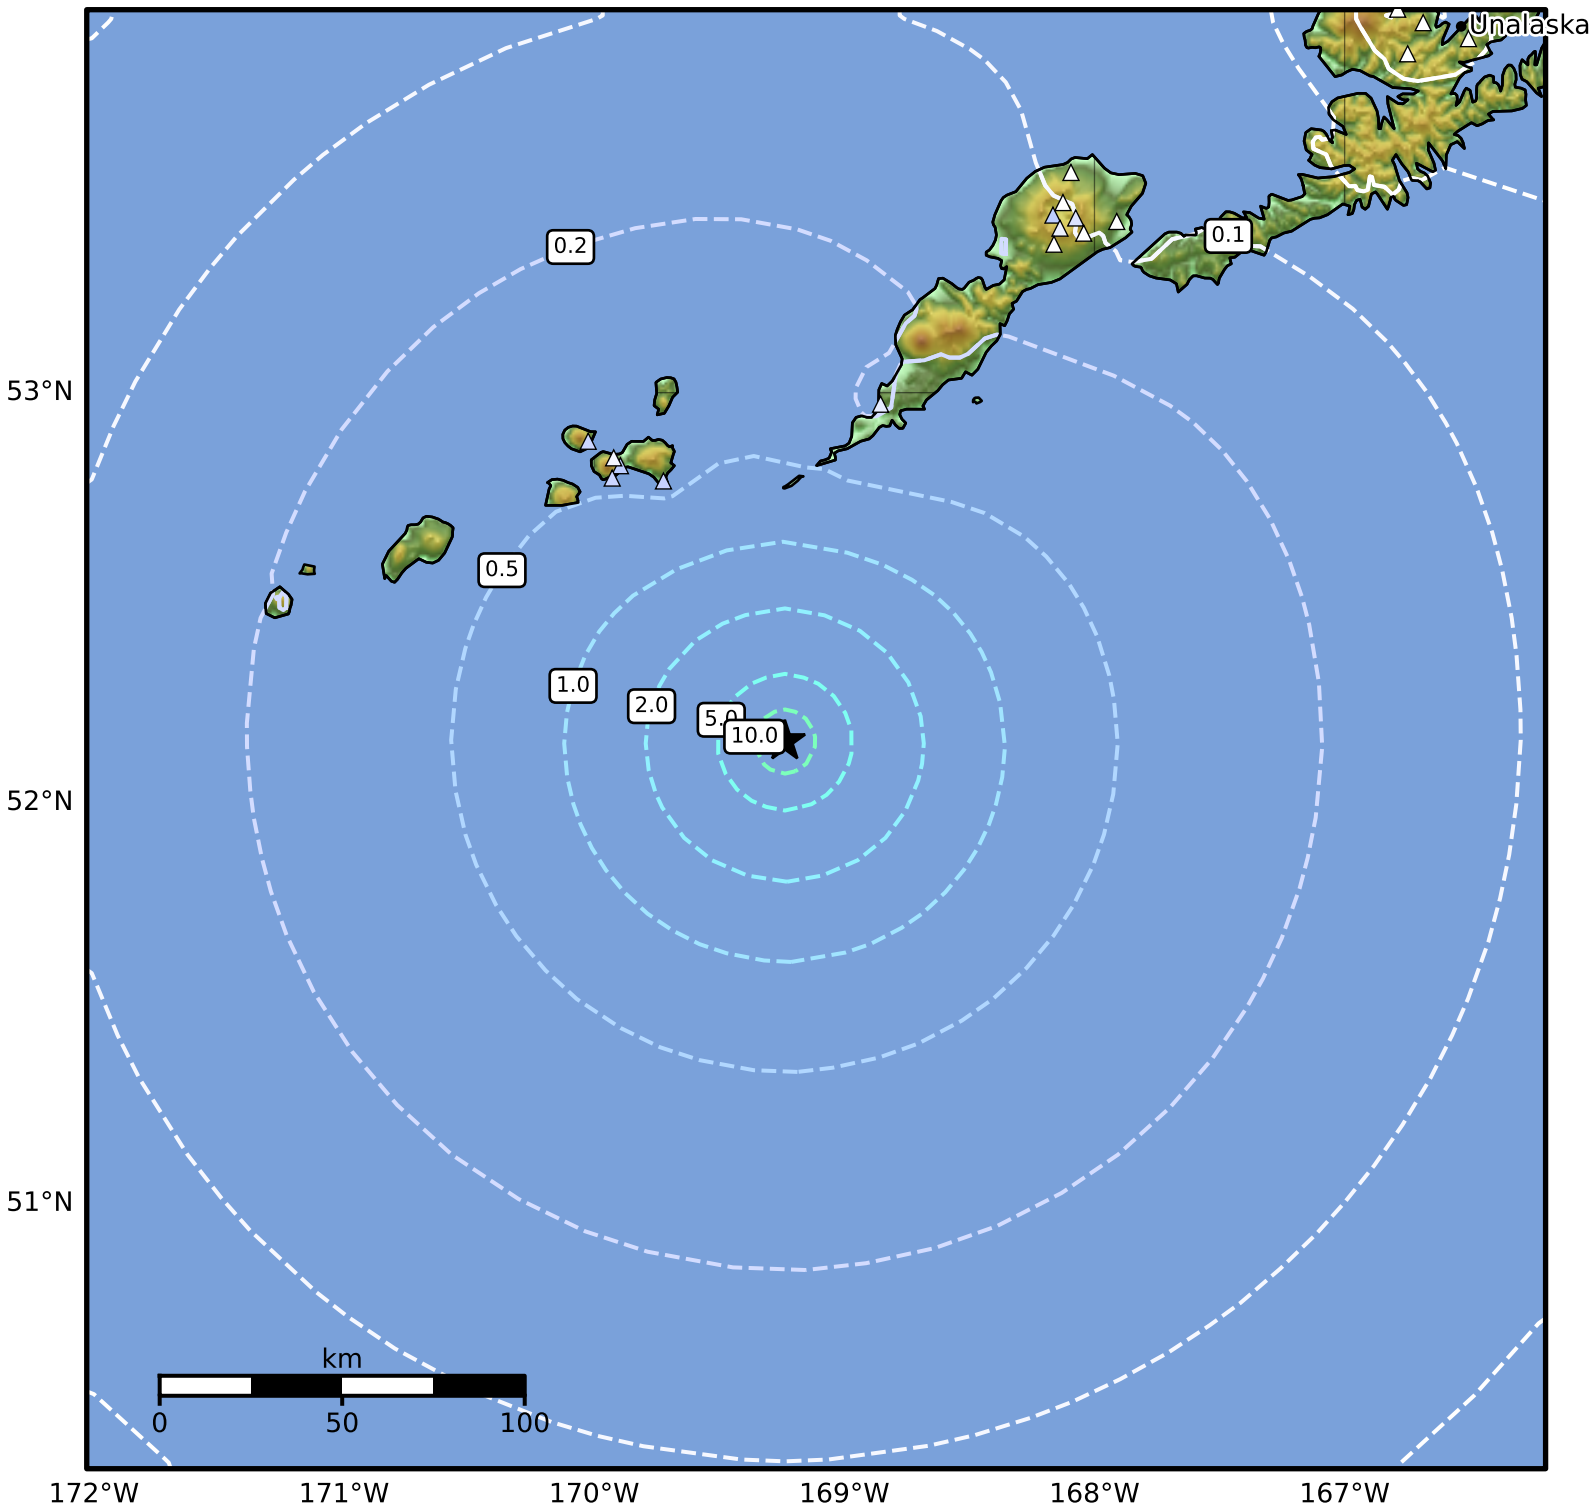

0.3 Second Peak Spectral Acceleration Map Alaska Earthquake Center  
 ShakeMap: 91 km (57 miles) SSW of Nikolski  
 May 23, 2026 09:03:07 UTC M4.6 N52.15 W169.24 Depth: 4.6km ID:a2026kczfqz

SA(0.3) (%g)	0.1	0.2	0.5	1	2	5	10	20	50	100	200
--------------	-----	-----	-----	---	---	---	----	----	----	-----	-----

Scale based on Worden et al. (2012)

△ Seismic Instrument ○ Reported Intensity

★ Epicenter

Version 8: Processed 2026-05-24T06:50:02Z