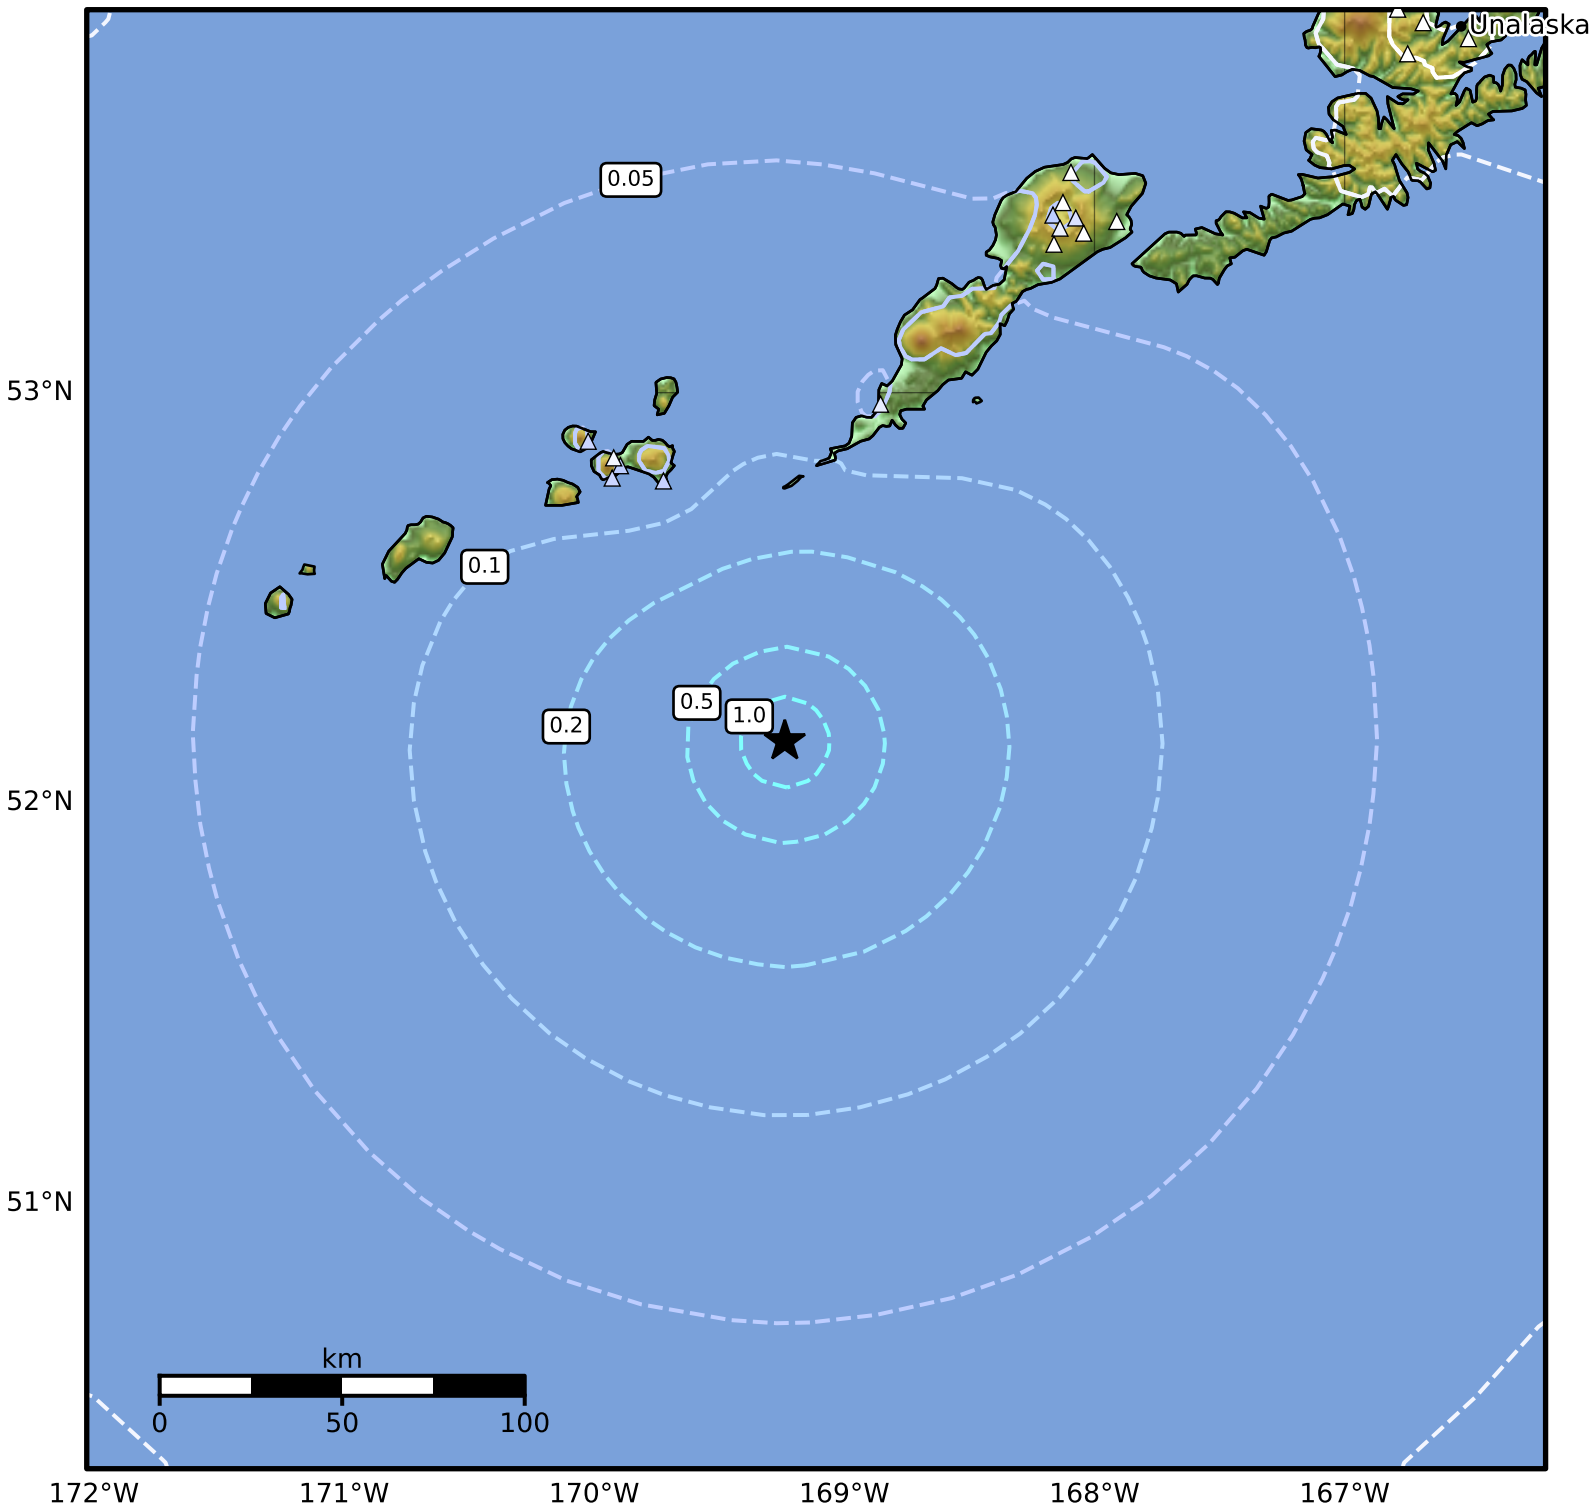

1.0 Second Peak Spectral Acceleration Map Alaska Earthquake Center
 ShakeMap: 91 km (57 miles) SSW of Nikolski
 May 23, 2026 09:03:07 UTC M4.6 N52.15 W169.24 Depth: 4.6km ID:a2026kczfqz

SA(1.0) (%g)	0.1	0.2	0.5	1	2	5	10	20	50	100	200

Scale based on Worden et al. (2012)

△ Seismic Instrument ○ Reported Intensity

★ Epicenter

Version 8: Processed 2026-05-24T06:50:02Z