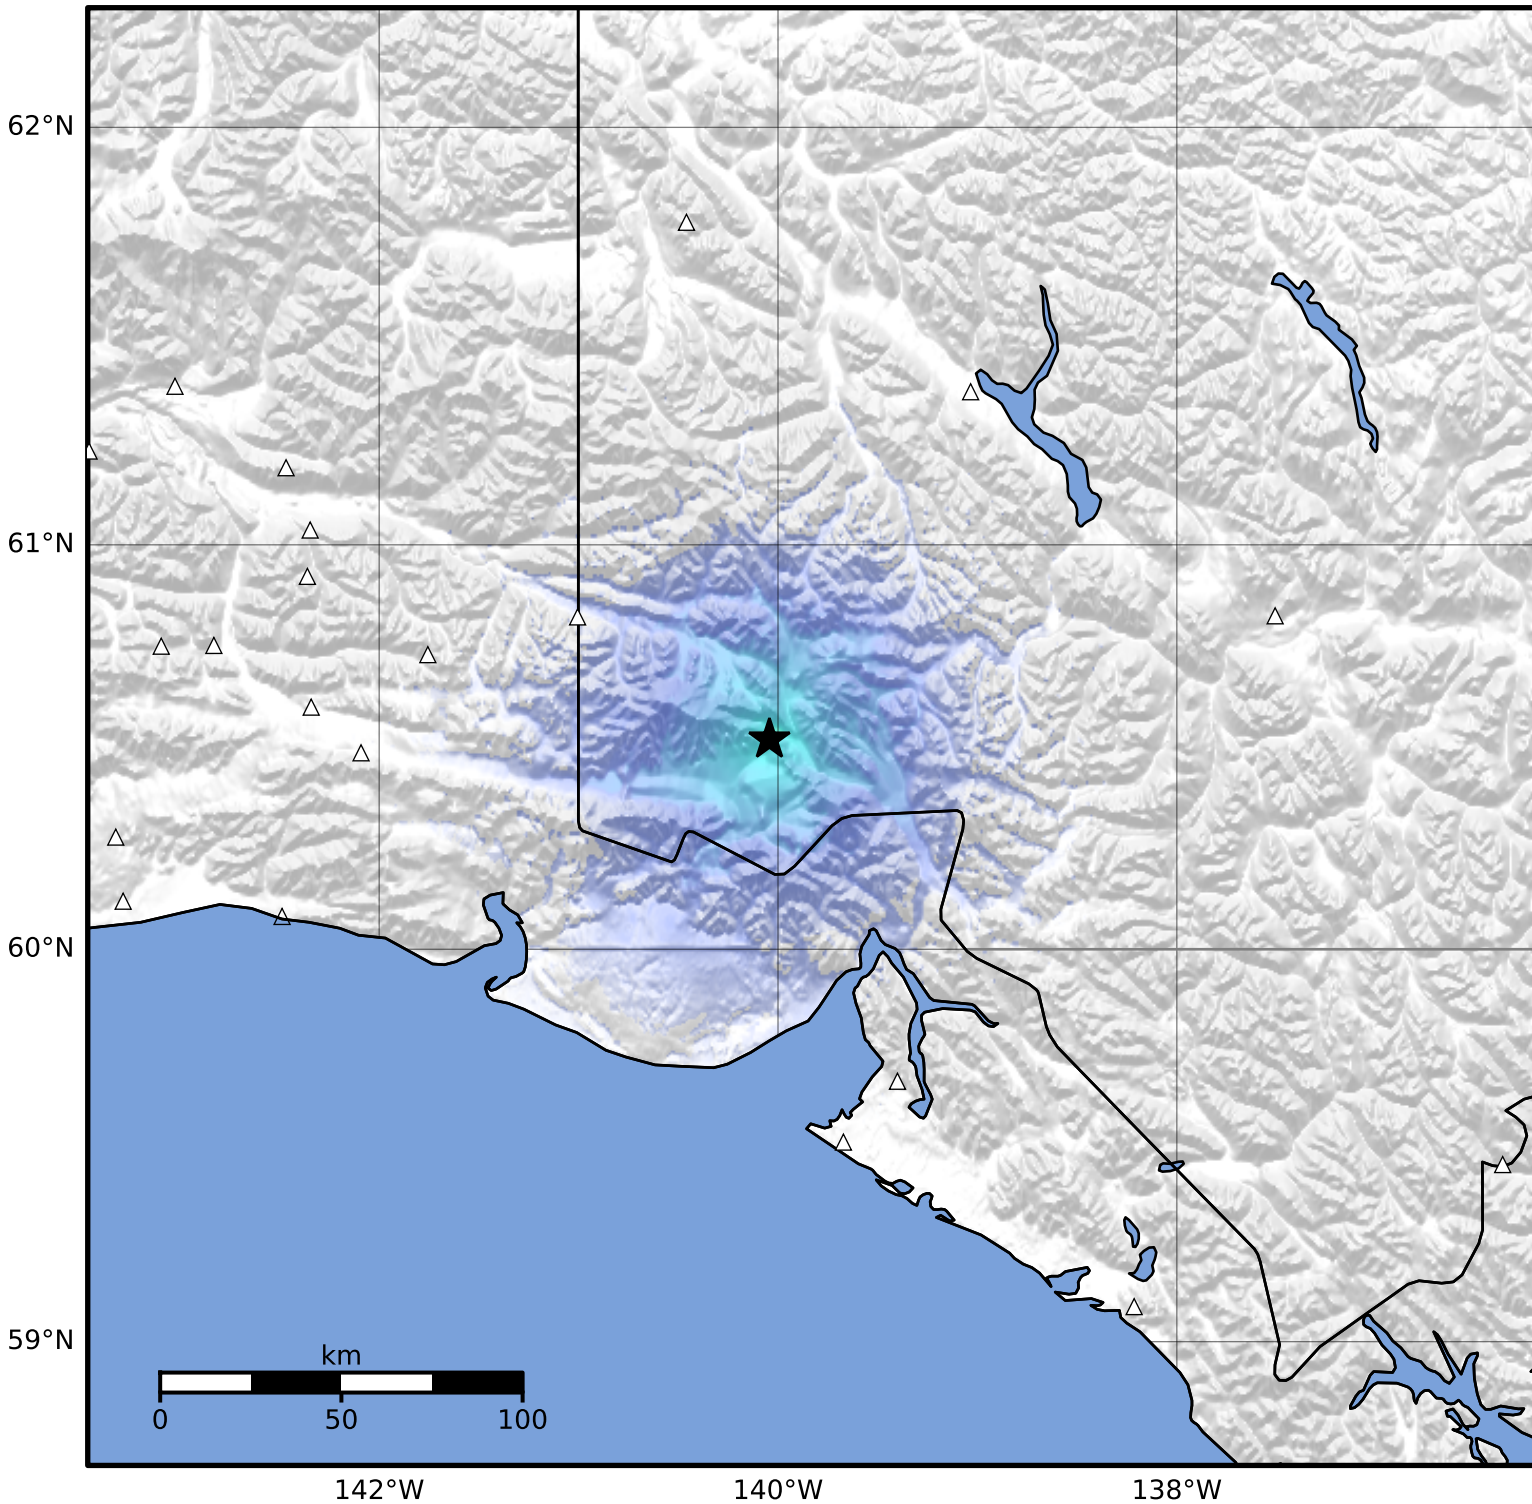

Macroseismic Intensity Map Alaska Earthquake Center
 ShakeMap: 109 km (68 miles) N of Yakutat
 May 23, 2026 14:29:37 UTC M3.7 N60.52 W140.04 Depth: 0.0km ID:a2026kdkcsc

SHAKING	Not felt	Weak	Light	Moderate	Strong	Very strong	Severe	Violent	Extreme
DAMAGE	None	None	None	Very light	Light	Moderate	Moderate/heavy	Heavy	Very heavy
PGA(%g)	<0.0464	0.297	2.76	6.2	11.5	21.5	40.1	74.7	>139
PGV(cm/s)	<0.0215	0.135	1.41	4.65	9.64	20	41.4	85.8	>178
INTENSITY	I	II-III	IV	V	VI	VII	VIII	IX	X+

Scale based on Worden et al. (2012)

Version 3: Processed 2026-05-23T14:45:07Z

△ Seismic Instrument ○ Reported Intensity

★ Epicenter