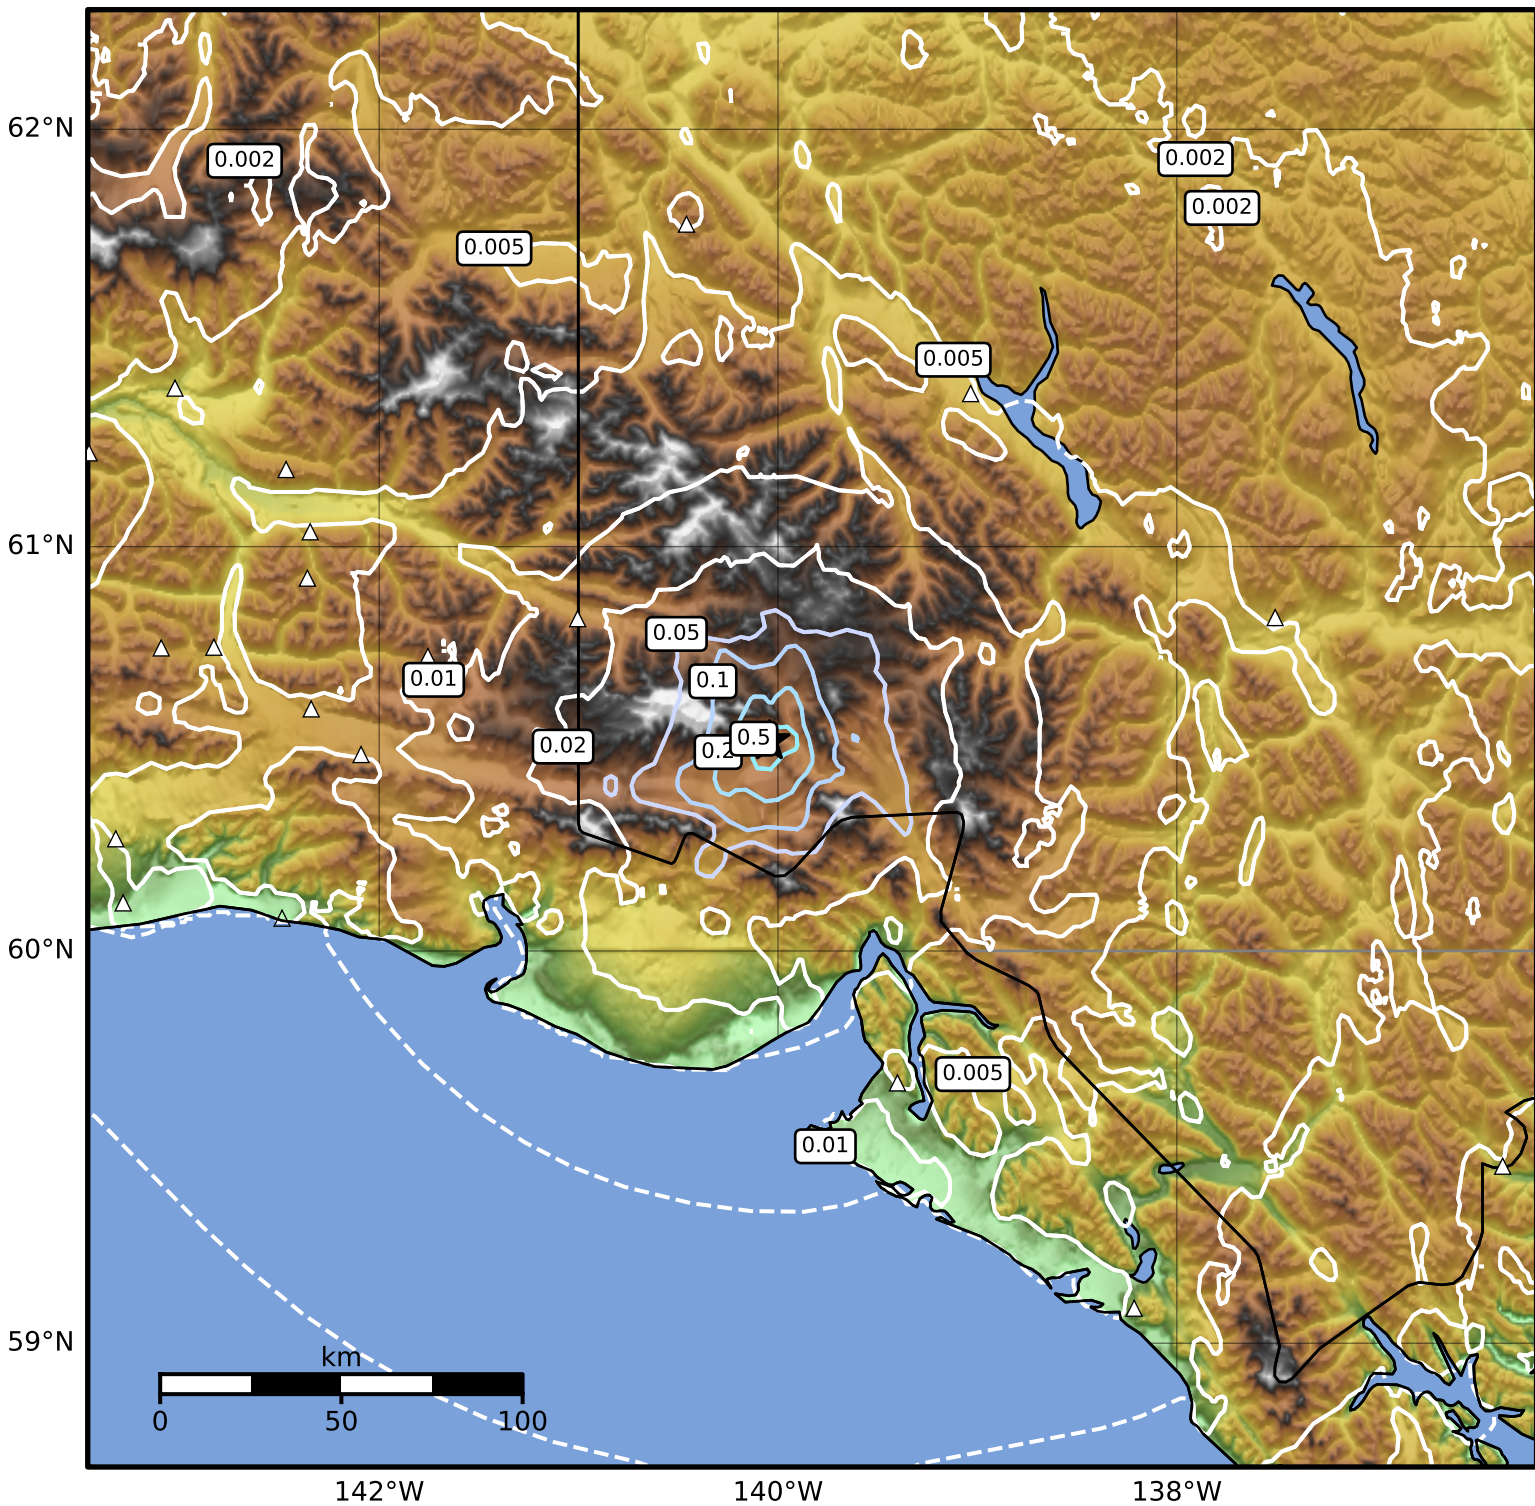

Peak Ground Velocity Map Alaska Earthquake Center  
ShakeMap: 109 km (68 miles) N of Yakutat  
May 23, 2026 14:29:37 UTC M3.7 N60.52 W140.04 Depth: 0.0km ID:a2026kdkcsc

Scale based on Worden et al. (2012)

△ Seismic Instrument ○ Reported Intensity

★ Epicenter

Version 3: Processed 2026-05-23T14:45:07Z