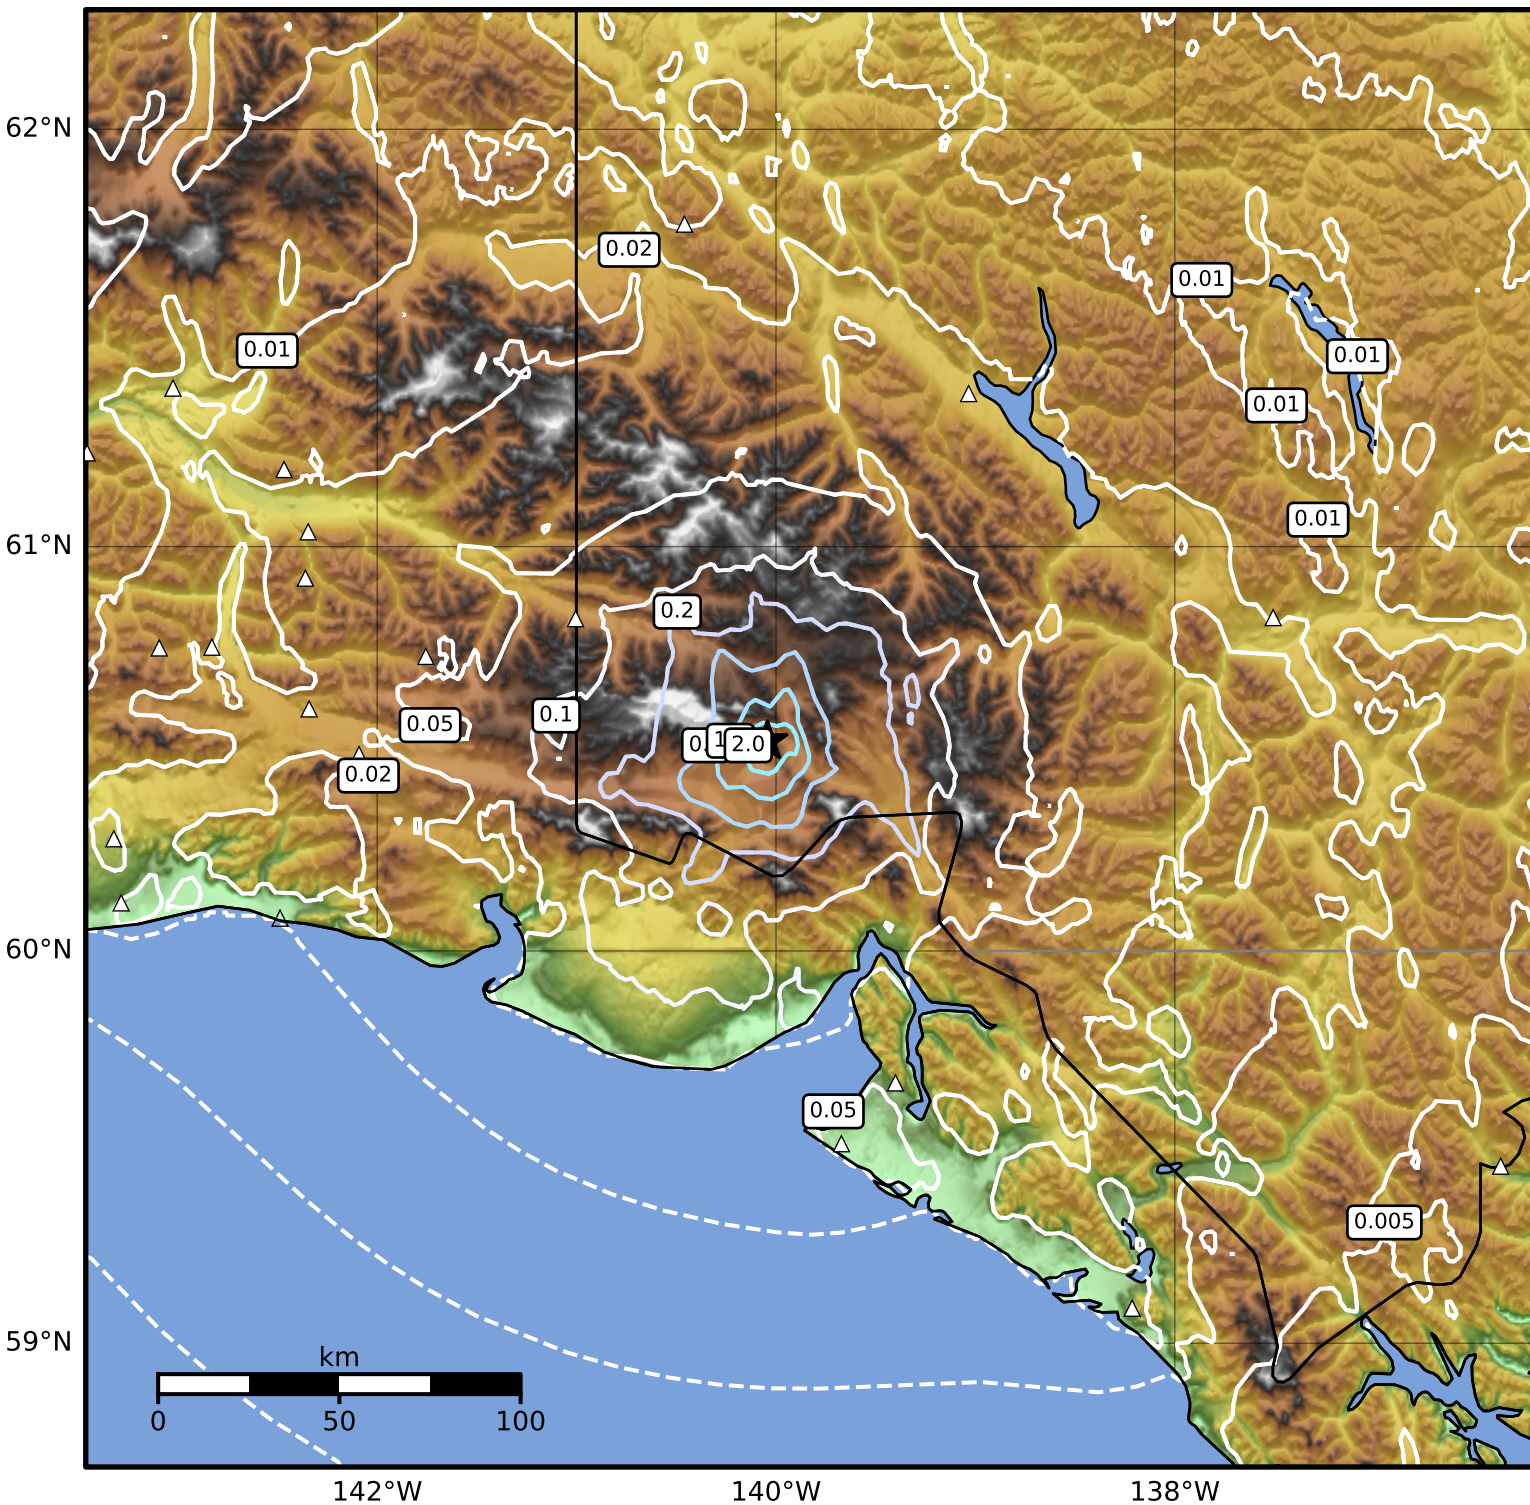

0.3 Second Peak Spectral Acceleration Map Alaska Earthquake Center
 ShakeMap: 109 km (68 miles) N of Yakutat
 May 23, 2026 14:29:37 UTC M3.7 N60.52 W140.04 Depth: 0.0km ID:a2026kdkcsc

SA(0.3) (%g)	0.1	0.2	0.5	1	2	5	10	20	50	100	200
--------------	-----	-----	-----	---	---	---	----	----	----	-----	-----

Scale based on Worden et al. (2012)

△ Seismic Instrument ○ Reported Intensity

★ Epicenter

Version 3: Processed 2026-05-23T14:45:07Z