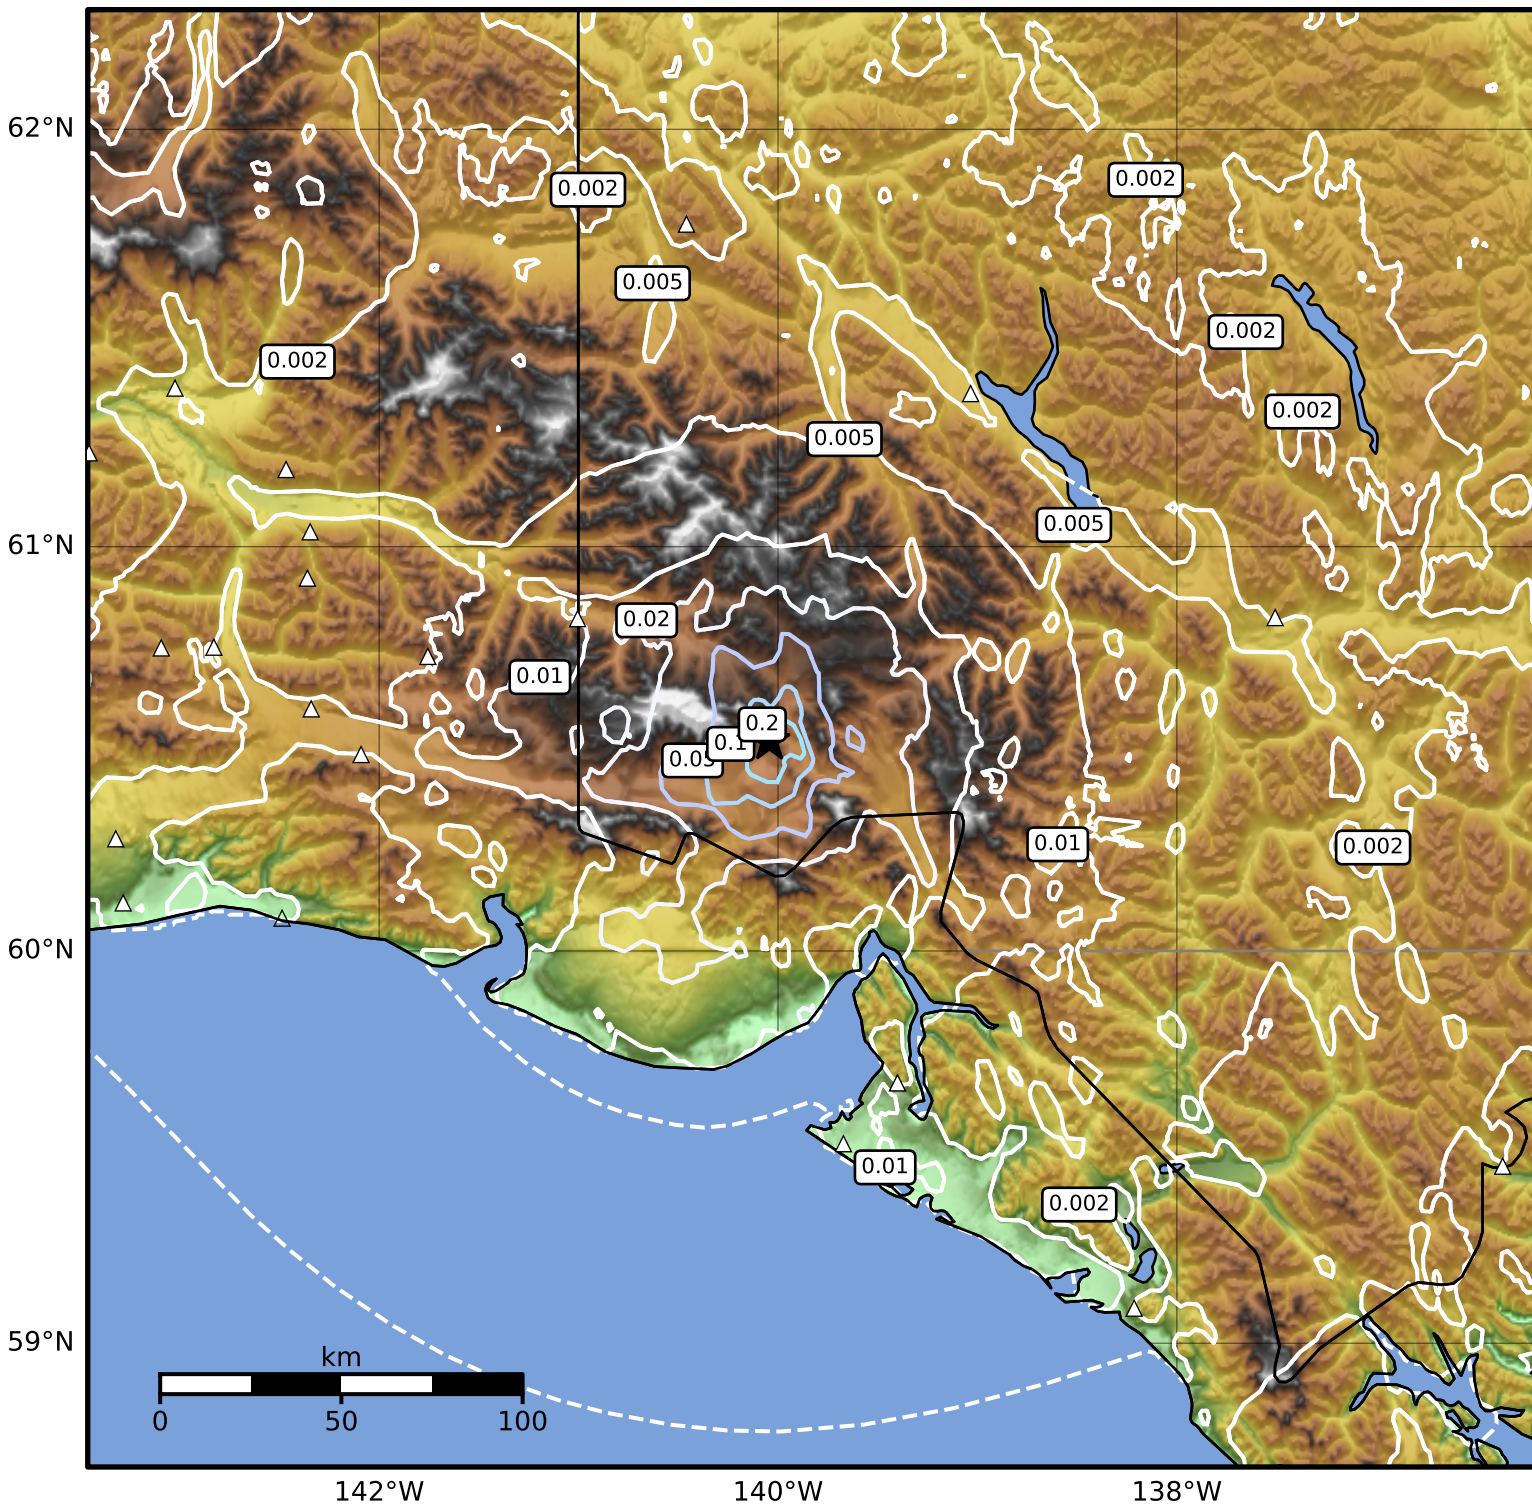

1.0 Second Peak Spectral Acceleration Map Alaska Earthquake Center
 ShakeMap: 109 km (68 miles) N of Yakutat
 May 23, 2026 14:29:37 UTC M3.7 N60.52 W140.04 Depth: 0.0km ID:a2026kdkcsc

SA(1.0) (%g)	0.1	0.2	0.5	1	2	5	10	20	50	100	200
--------------	-----	-----	-----	---	---	---	----	----	----	-----	-----

Scale based on Worden et al. (2012)

Version 3: Processed 2026-05-23T14:45:07Z

△ Seismic Instrument ○ Reported Intensity

★ Epicenter