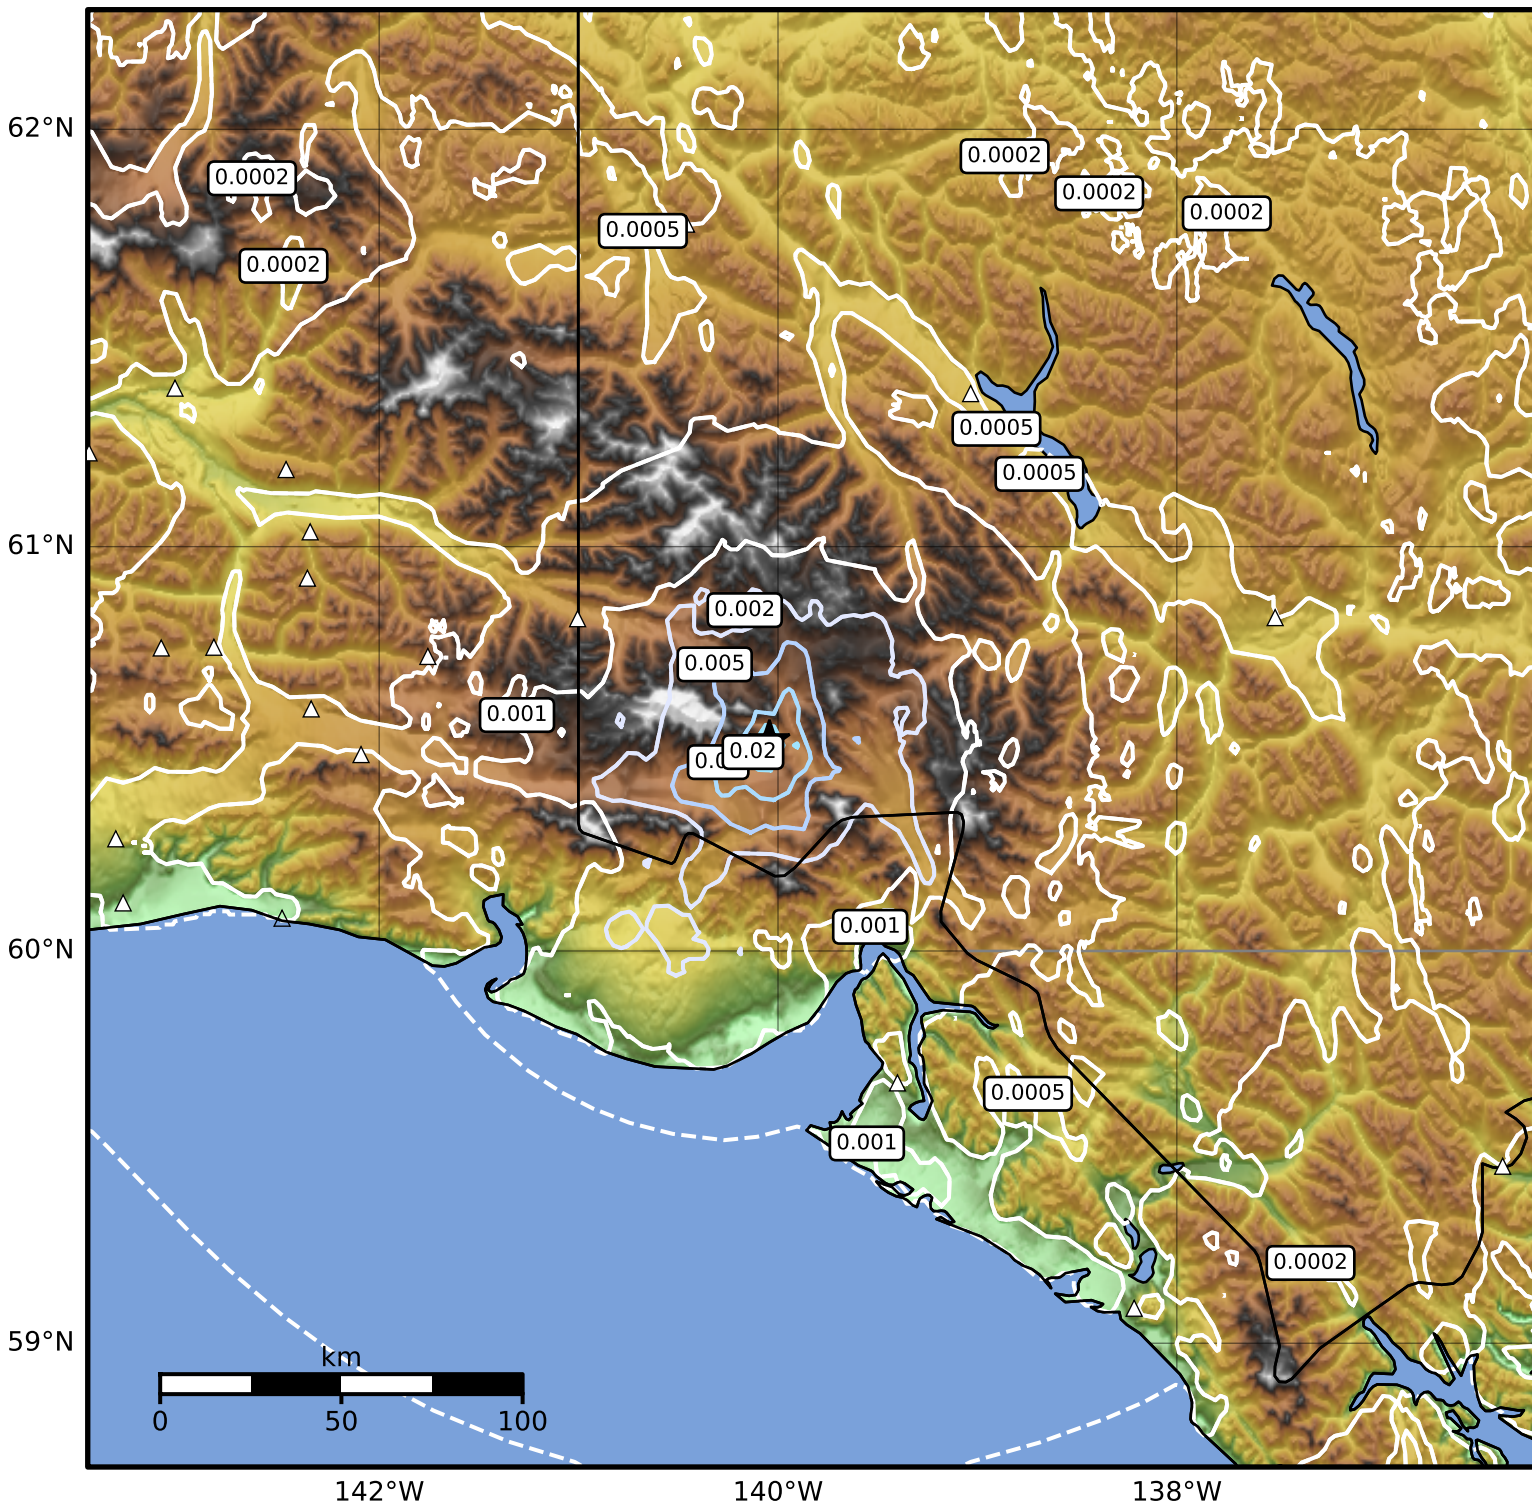

3.0 Second Peak Spectral Acceleration Map Alaska Earthquake Center  
ShakeMap: 109 km (68 miles) N of Yakutat  
May 23, 2026 14:29:37 UTC M3.7 N60.52 W140.04 Depth: 0.0km ID:a2026kdkcsc

Scale based on Worden et al. (2012)

Version 3: Processed 2026-05-23T14:45:07Z

△ Seismic Instrument ○ Reported Intensity

★ Epicenter