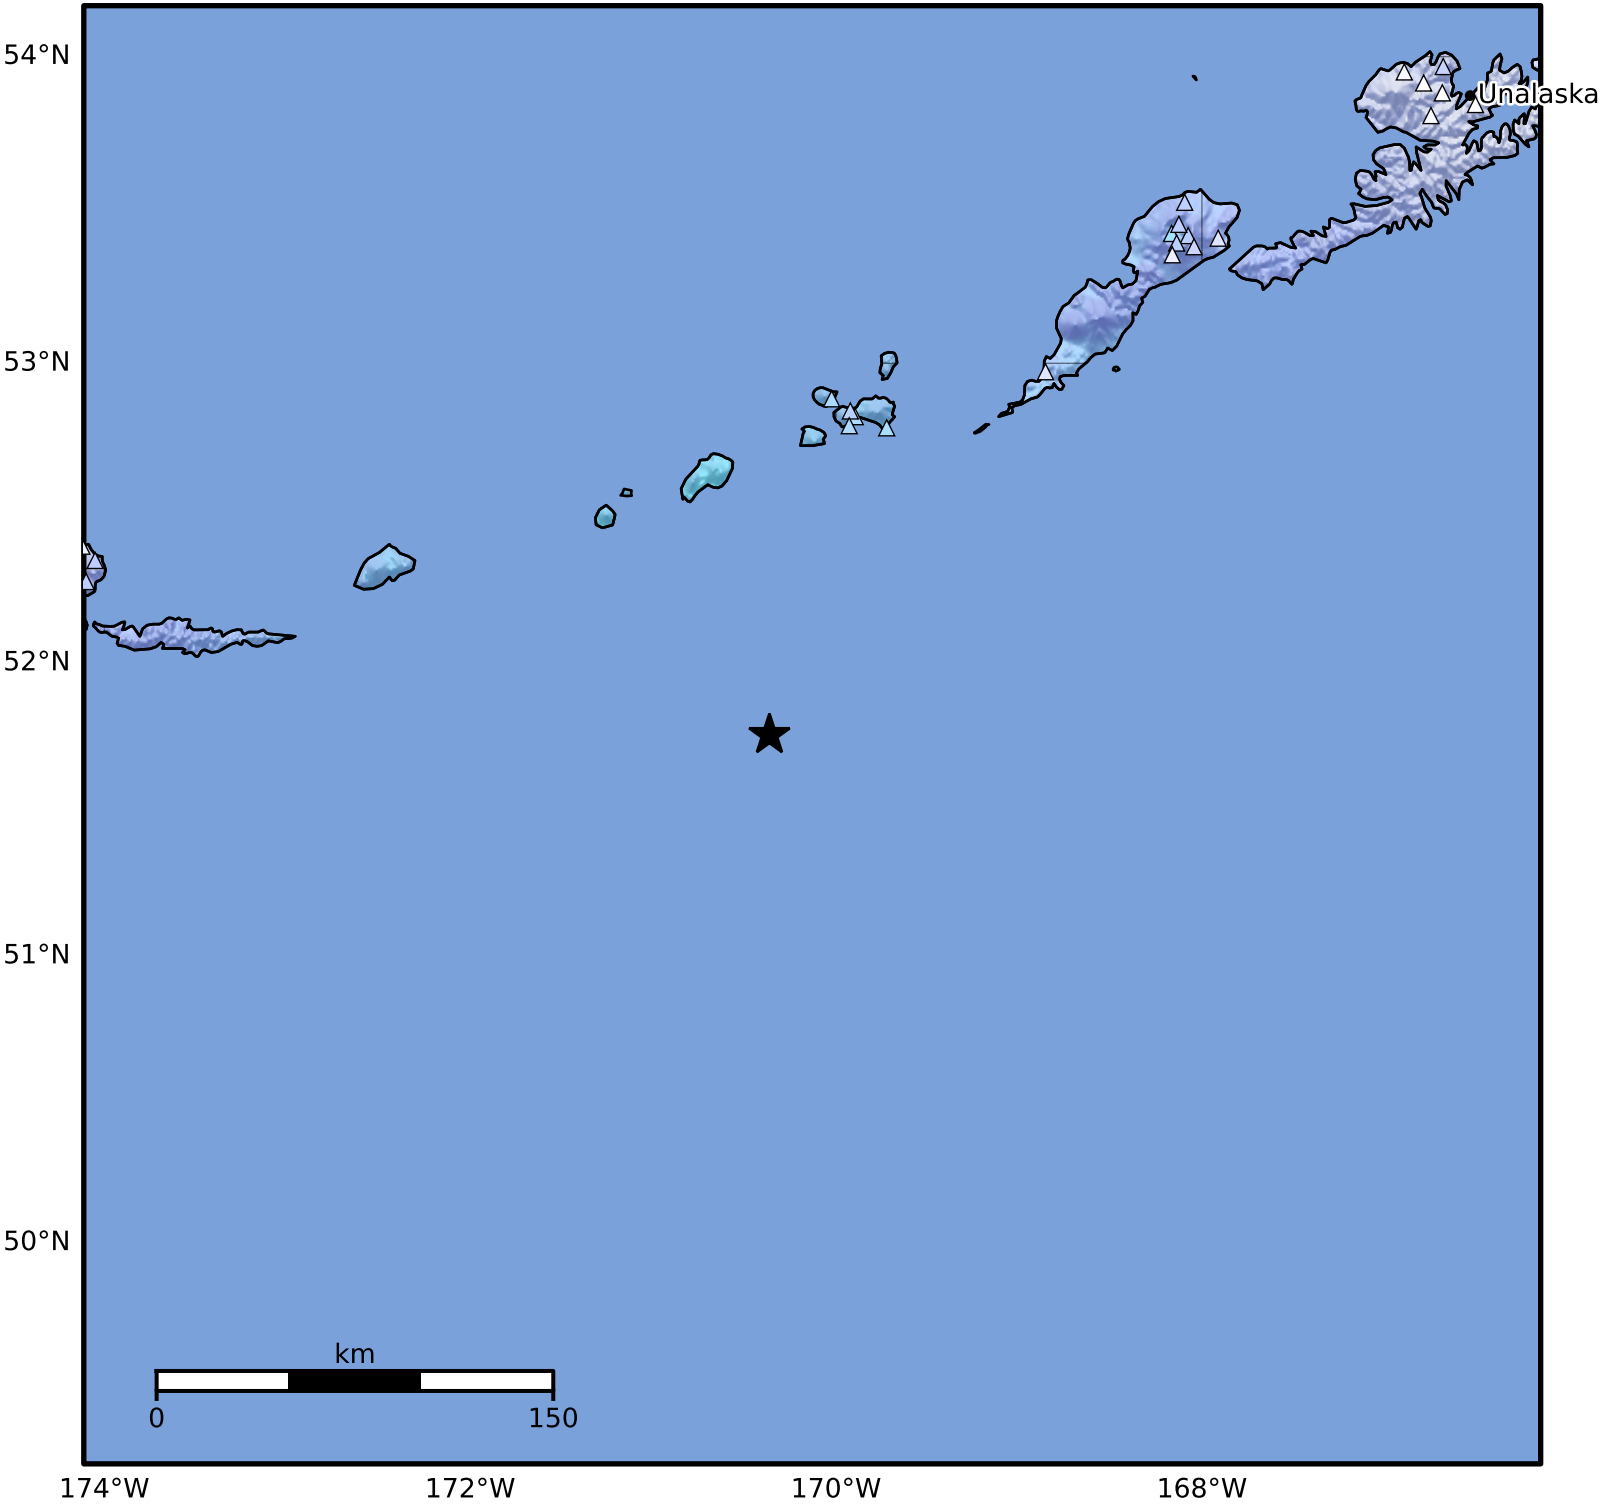

Macroseismic Intensity Map Alaska Earthquake Center
 ShakeMap: 165 km (103 miles) SW of Nikolski
 May 23, 2026 21:49:18 UTC M5.3 N51.76 W170.36 Depth: 5.0km ID:a2026kdyuhl

SHAKING	Not felt	Weak	Light	Moderate	Strong	Very strong	Severe	Violent	Extreme
DAMAGE	None	None	None	Very light	Light	Moderate	Moderate/heavy	Heavy	Very heavy
PGA(%g)	<0.0464	0.297	2.76	6.2	11.5	21.5	40.1	74.7	>139
PGV(cm/s)	<0.0215	0.135	1.41	4.65	9.64	20	41.4	85.8	>178
INTENSITY	I	II-III	IV	V	VI	VII	VIII	IX	X+

Scale based on Worden et al. (2012) Version 8: Processed 2026-05-23T22:09:14Z
 △ Seismic Instrument ○ Reported Intensity ★ Epicenter