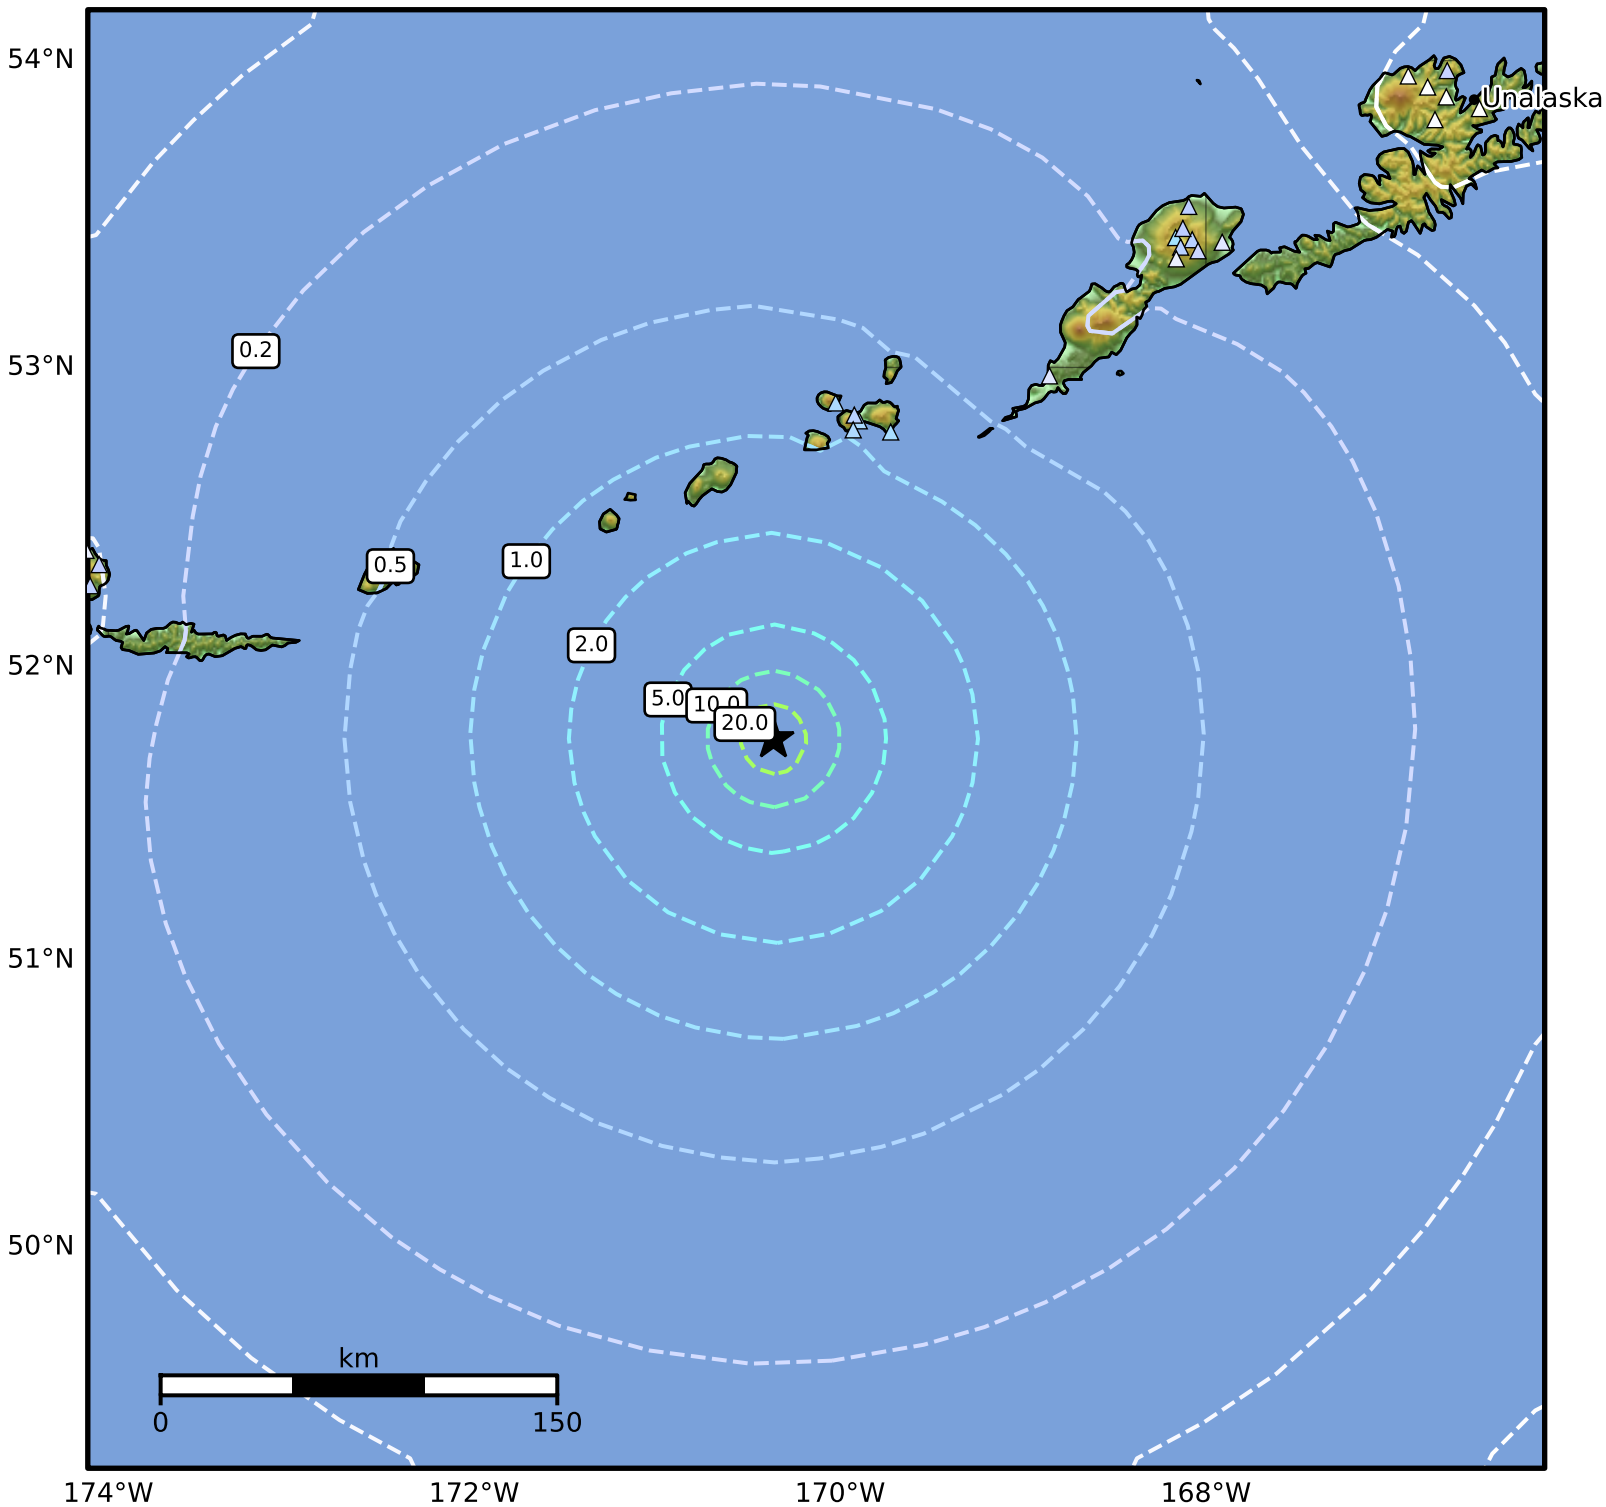

0.3 Second Peak Spectral Acceleration Map Alaska Earthquake Center
 ShakeMap: 165 km (103 miles) SW of Nikolski
 May 23, 2026 21:49:18 UTC M5.3 N51.76 W170.36 Depth: 5.0km ID:a2026kdyuhl

SA(0.3) (%g)	0.1	0.2	0.5	1	2	5	10	20	50	100	200
--------------	-----	-----	-----	---	---	---	----	----	----	-----	-----

Scale based on Worden et al. (2012)

Version 8: Processed 2026-05-23T22:09:14Z

△ Seismic Instrument ○ Reported Intensity

★ Epicenter