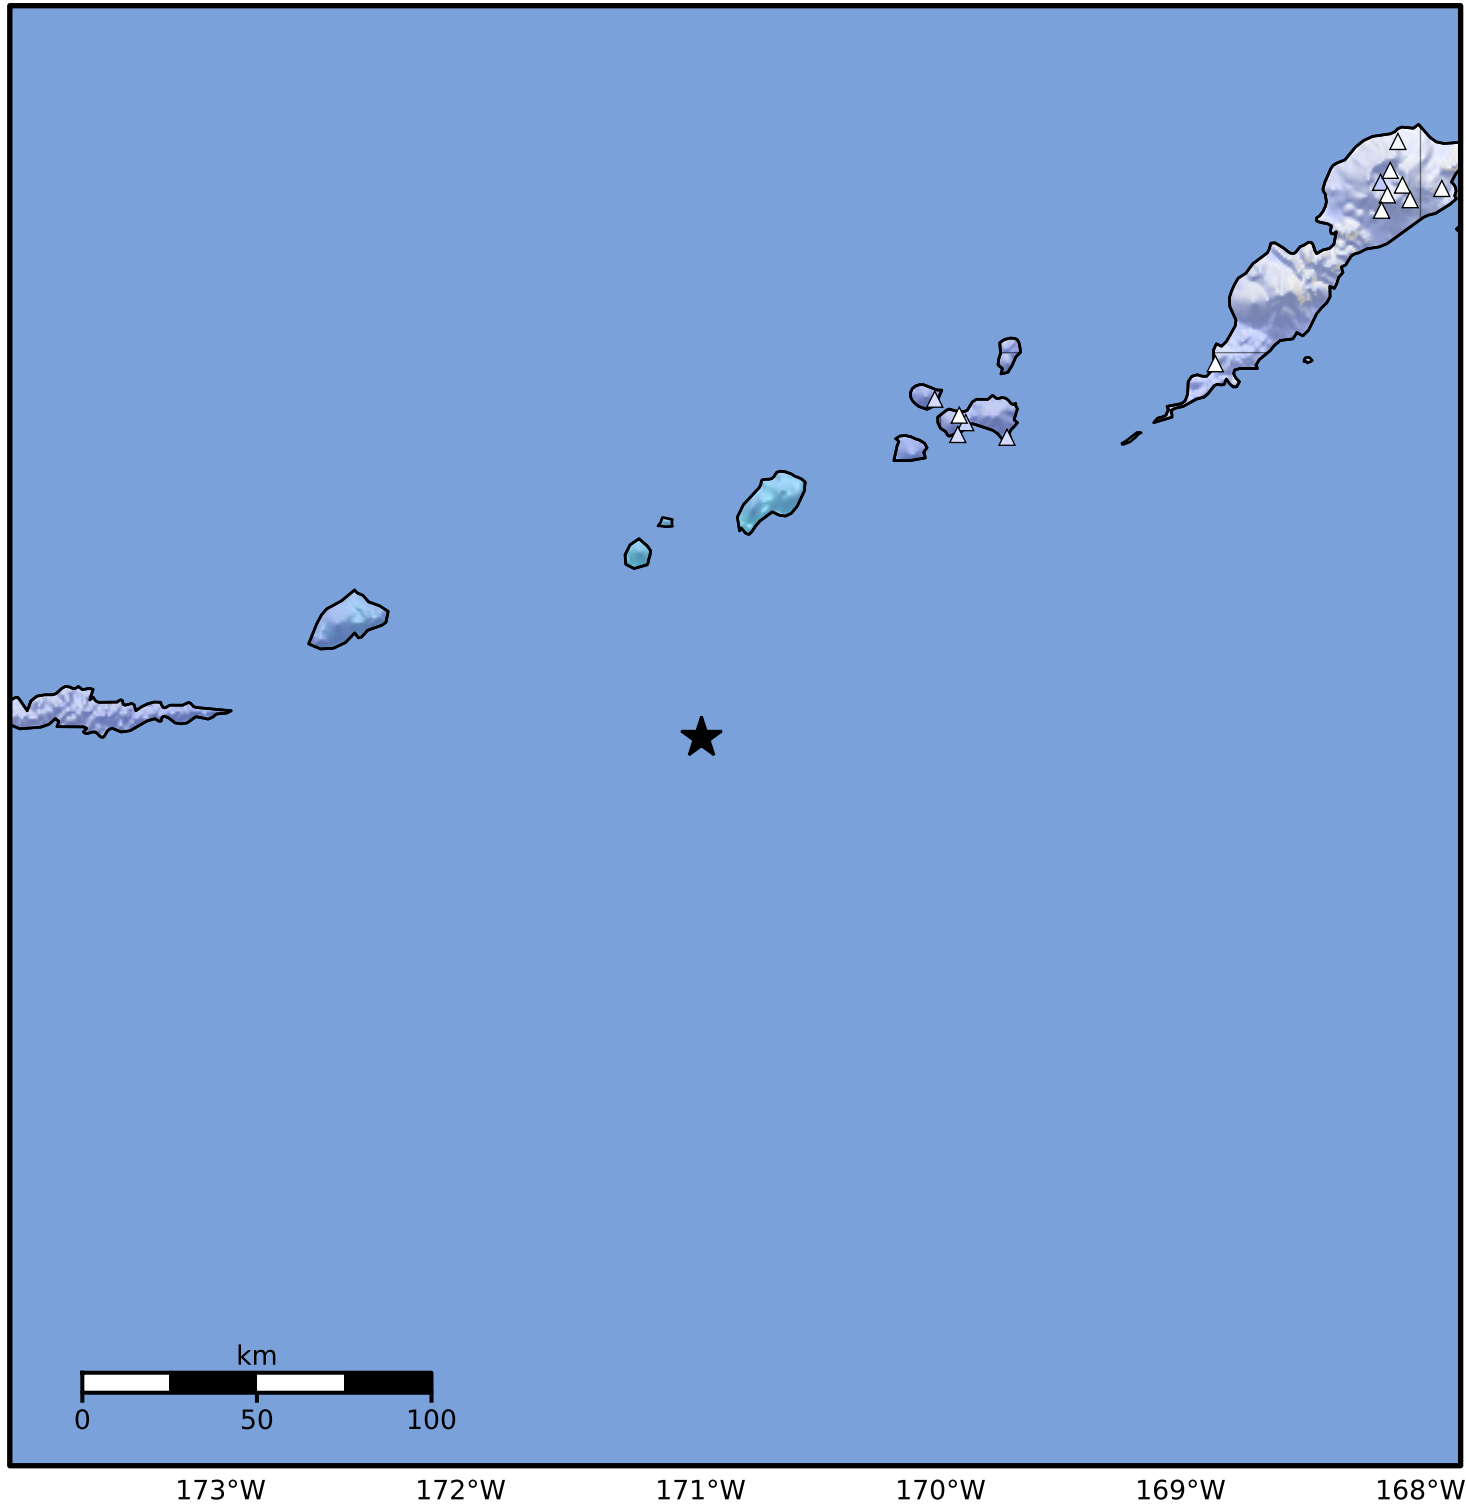

Macroseismic Intensity Map Alaska Earthquake Center
 ShakeMap: 177 km (110 miles) SW of Nikolski
 May 25, 2026 05:18:09 UTC M4.7 N52.02 W171.00 Depth: 2.5km ID:a2026kgjudw

SHAKING	Not felt	Weak	Light	Moderate	Strong	Very strong	Severe	Violent	Extreme
DAMAGE	None	None	None	Very light	Light	Moderate	Moderate/heavy	Heavy	Very heavy
PGA(%g)	<0.0464	0.297	2.76	6.2	11.5	21.5	40.1	74.7	>139
PGV(cm/s)	<0.0215	0.135	1.41	4.65	9.64	20	41.4	85.8	>178
INTENSITY	I	II-III	IV	V	VI	VII	VIII	IX	X+

Scale based on Worden et al. (2012)

Version 3: Processed 2026-05-25T06:05:18Z

△ Seismic Instrument ○ Reported Intensity

★ Epicenter