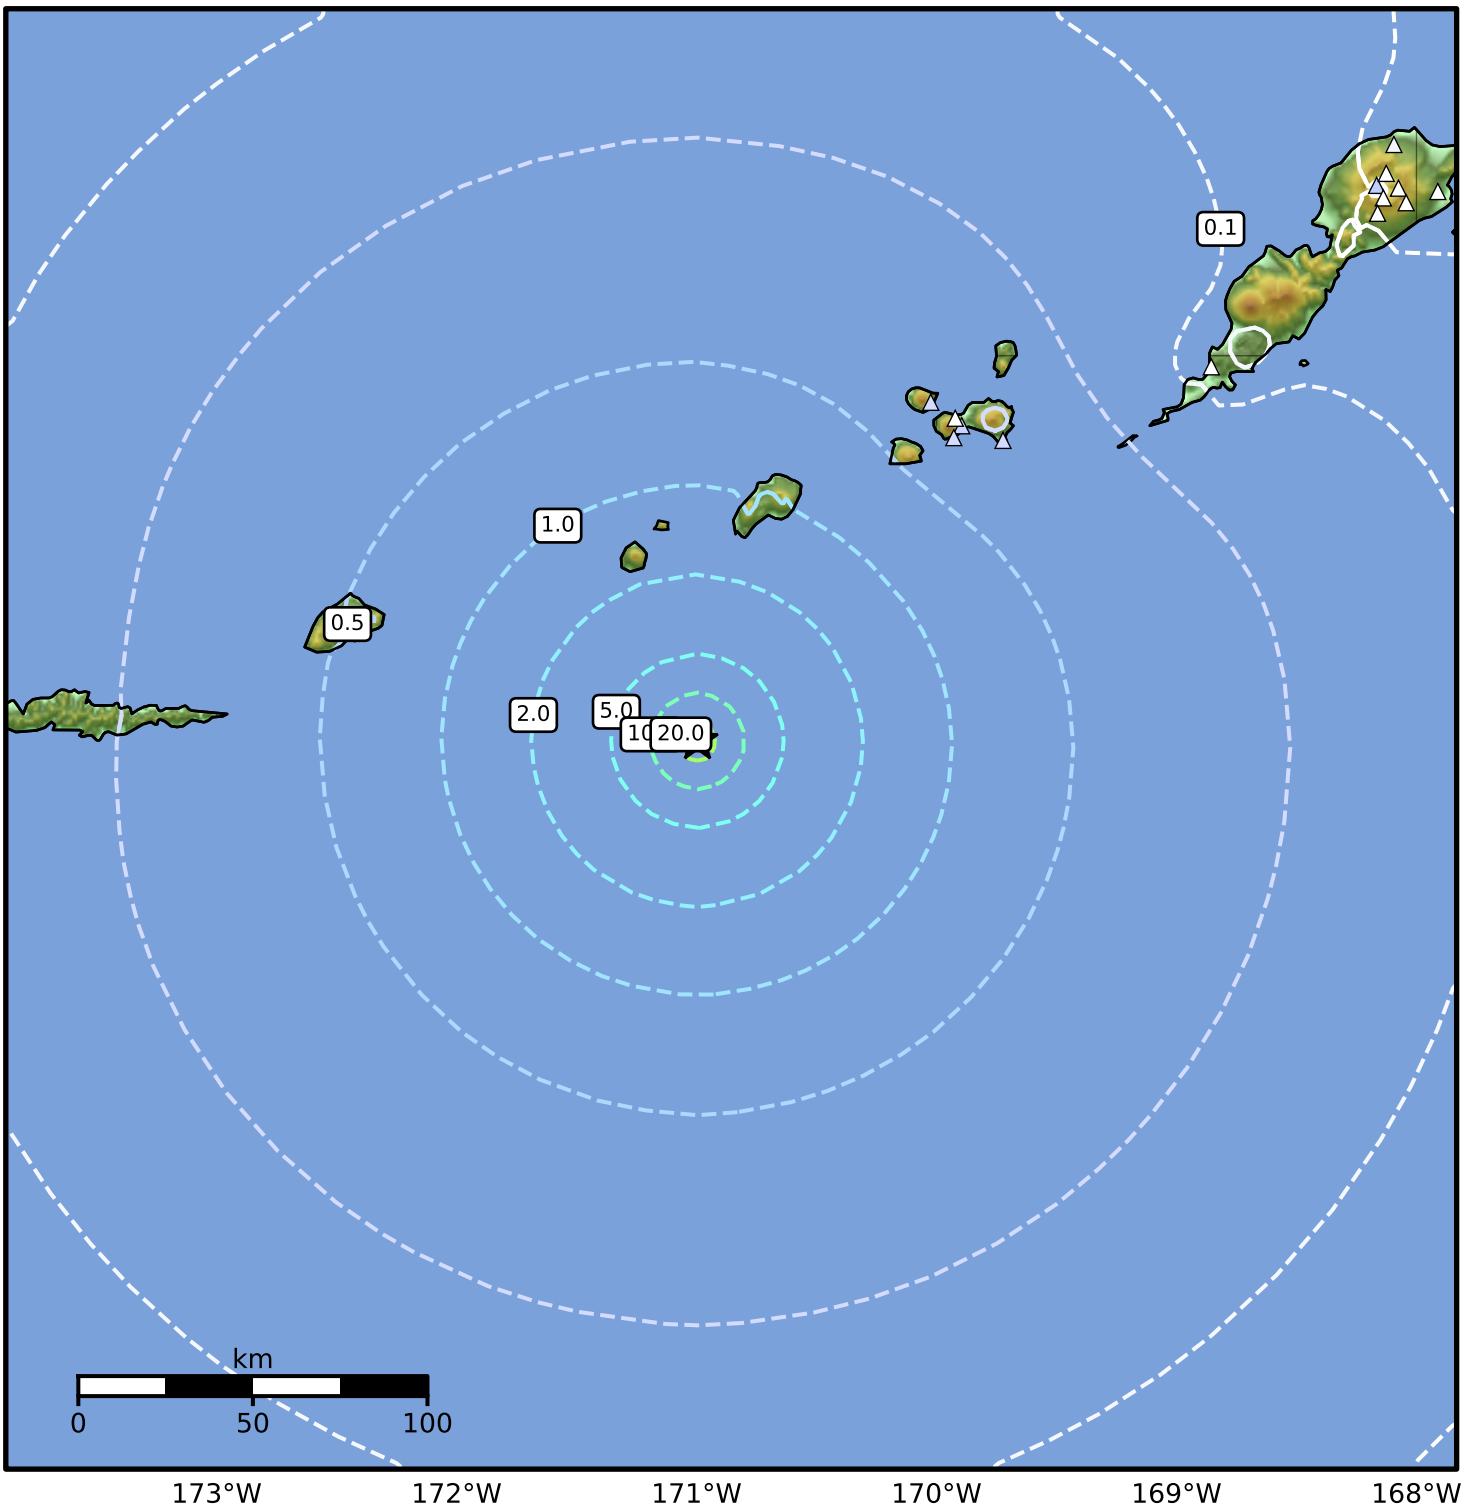

0.3 Second Peak Spectral Acceleration Map Alaska Earthquake Center  
 ShakeMap: 177 km (110 miles) SW of Nikolski  
 May 25, 2026 05:18:09 UTC M4.7 N52.02 W171.00 Depth: 2.5km ID:a2026kgjudw

SA(0.3) (%g)	0.1	0.2	0.5	1	2	5	10	20	50	100	200
--------------	-----	-----	-----	---	---	---	----	----	----	-----	-----

Scale based on Worden et al. (2012)

Version 3: Processed 2026-05-25T06:05:18Z

△ Seismic Instrument ○ Reported Intensity

★ Epicenter