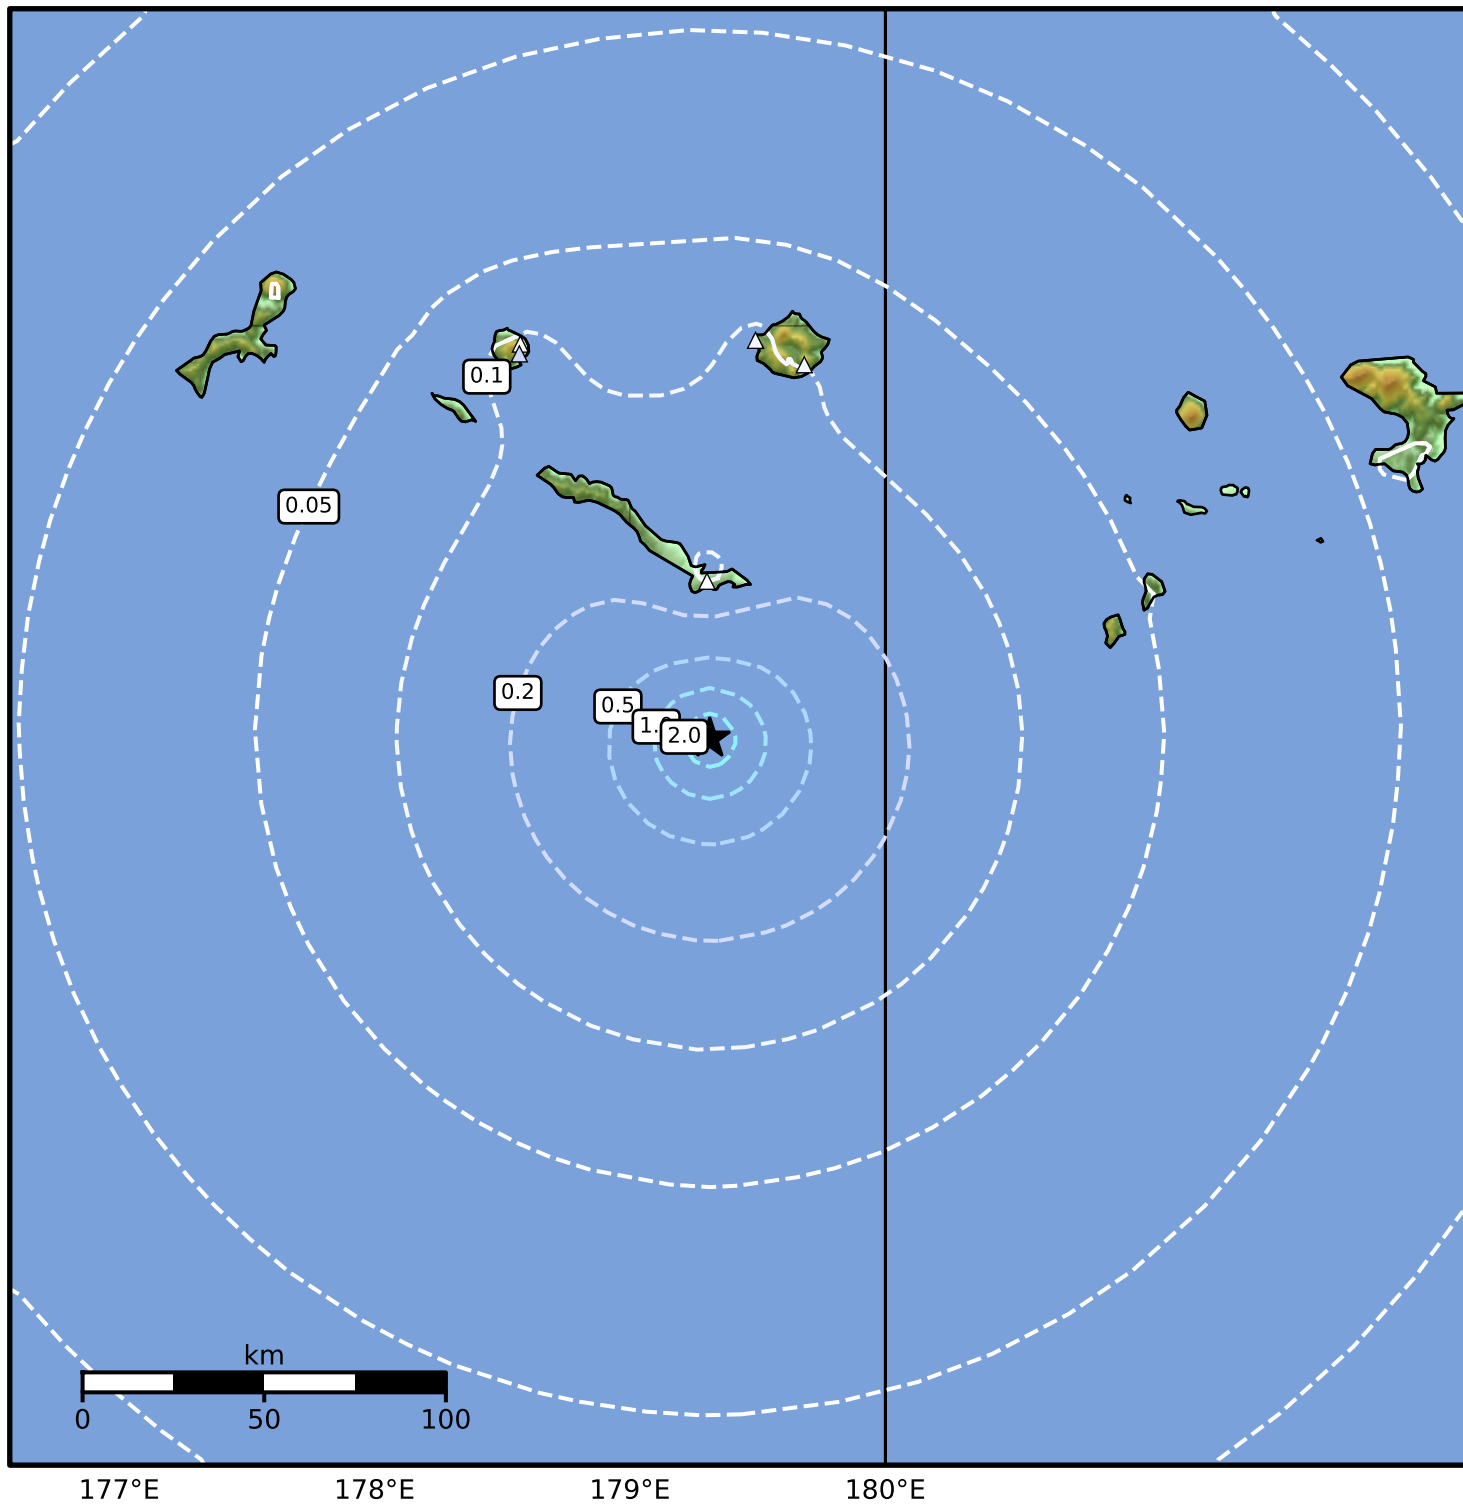

0.3 Second Peak Spectral Acceleration Map Alaska Earthquake Center
 ShakeMap: 301 km (187 miles) WSW of Adak
 May 25, 2026 05:28:14 UTC M4.0 N50.99 E179.31 Depth: 5.0km ID:a2026kgkcmd

SA(0.3) (%g)	0.1	0.2	0.5	1	2	5	10	20	50	100	200
--------------	-----	-----	-----	---	---	---	----	----	----	-----	-----

Scale based on Worden et al. (2012)

Version 2: Processed 2026-05-25T06:09:44Z

△ Seismic Instrument ○ Reported Intensity

★ Epicenter