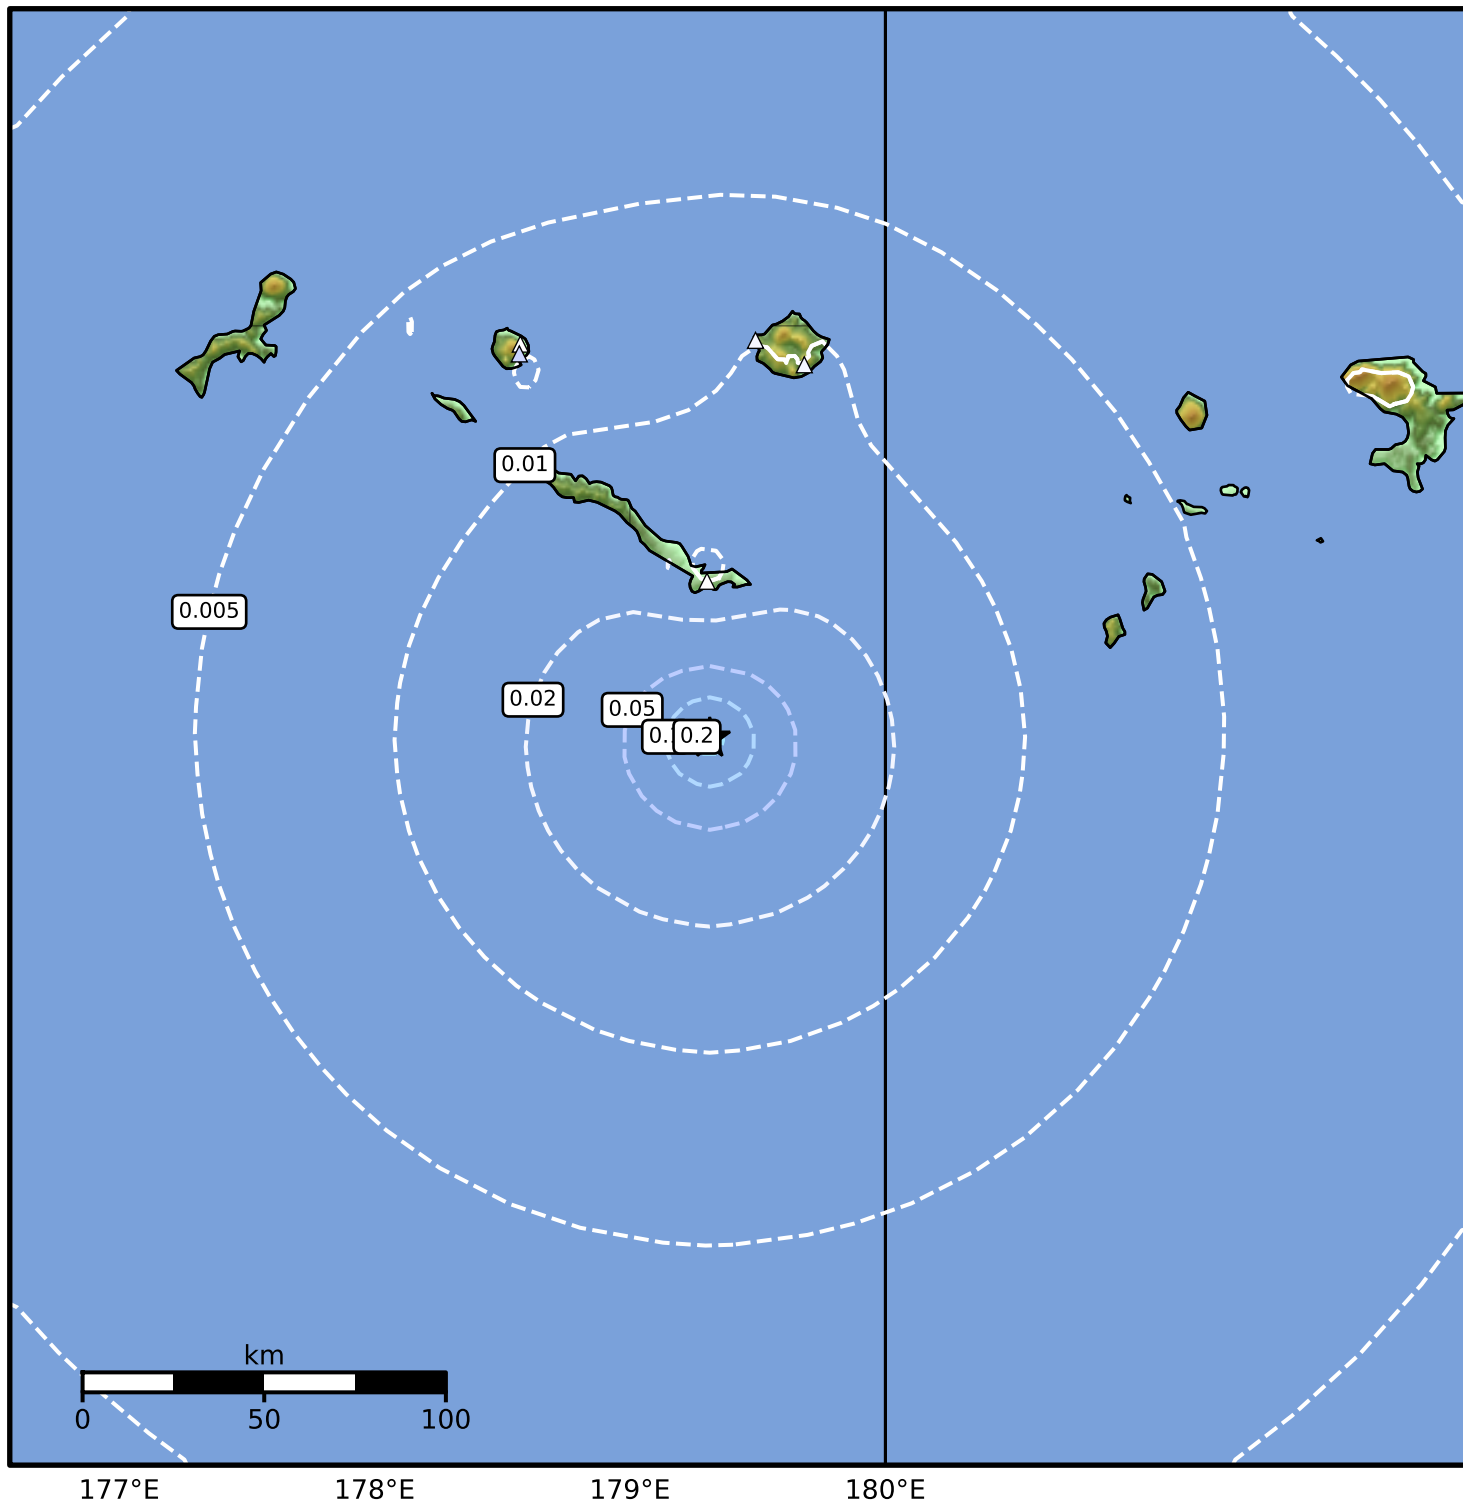

1.0 Second Peak Spectral Acceleration Map Alaska Earthquake Center
 ShakeMap: 301 km (187 miles) WSW of Adak
 May 25, 2026 05:28:14 UTC M4.0 N50.99 E179.31 Depth: 5.0km ID:a2026kgkcmd

SA(1.0) (%g)	0.1	0.2	0.5	1	2	5	10	20	50	100	200
--------------	-----	-----	-----	---	---	---	----	----	----	-----	-----

Scale based on Worden et al. (2012)

Version 2: Processed 2026-05-25T06:09:44Z

△ Seismic Instrument ○ Reported Intensity

★ Epicenter