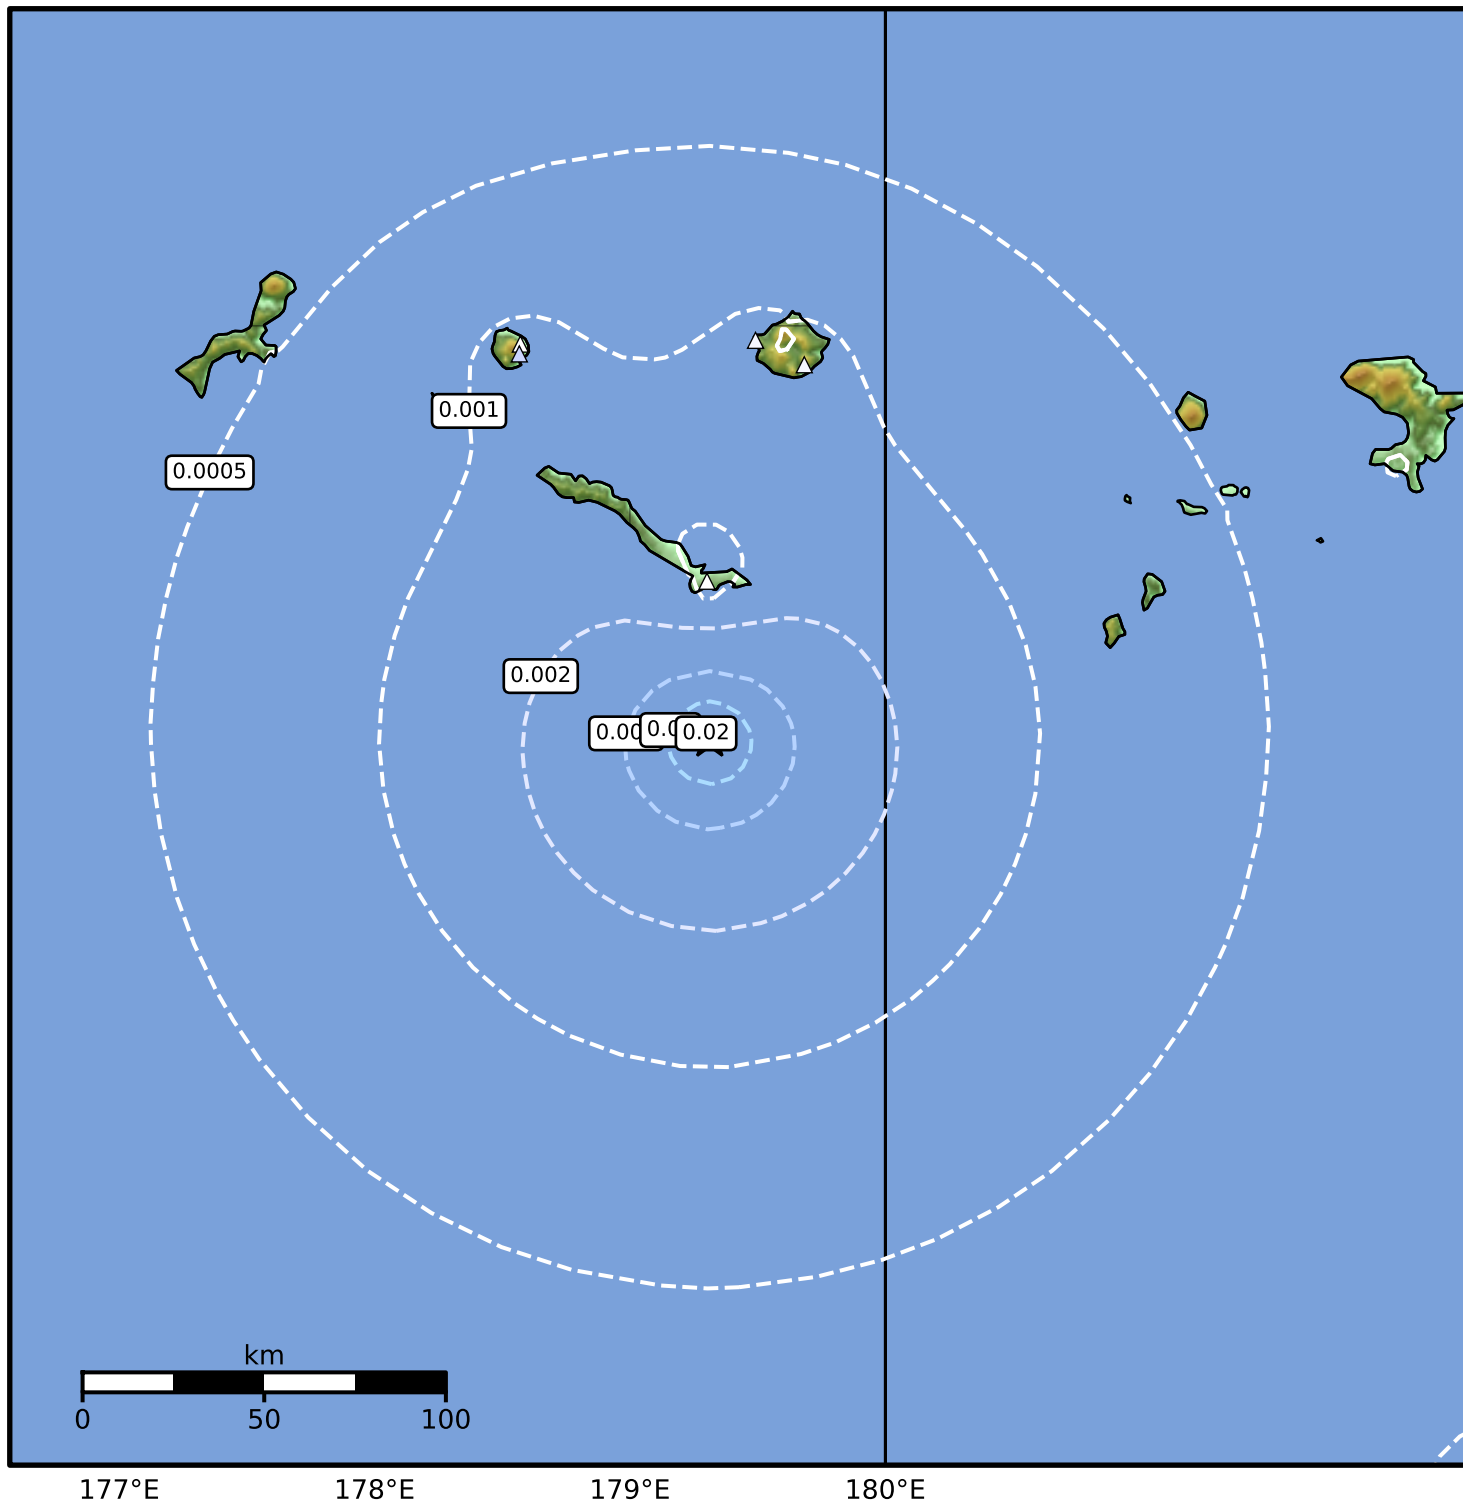

3.0 Second Peak Spectral Acceleration Map Alaska Earthquake Center
 ShakeMap: 301 km (187 miles) WSW of Adak
 May 25, 2026 05:28:14 UTC M4.0 N50.99 E179.31 Depth: 5.0km ID:a2026kgkcmd

SA(3.0) (%g)	0.1	0.2	0.5	1	2	5	10	20	50
--------------	-----	-----	-----	---	---	---	----	----	----

Scale based on Worden et al. (2012)

Version 2: Processed 2026-05-25T06:09:44Z

△ Seismic Instrument ○ Reported Intensity

★ Epicenter