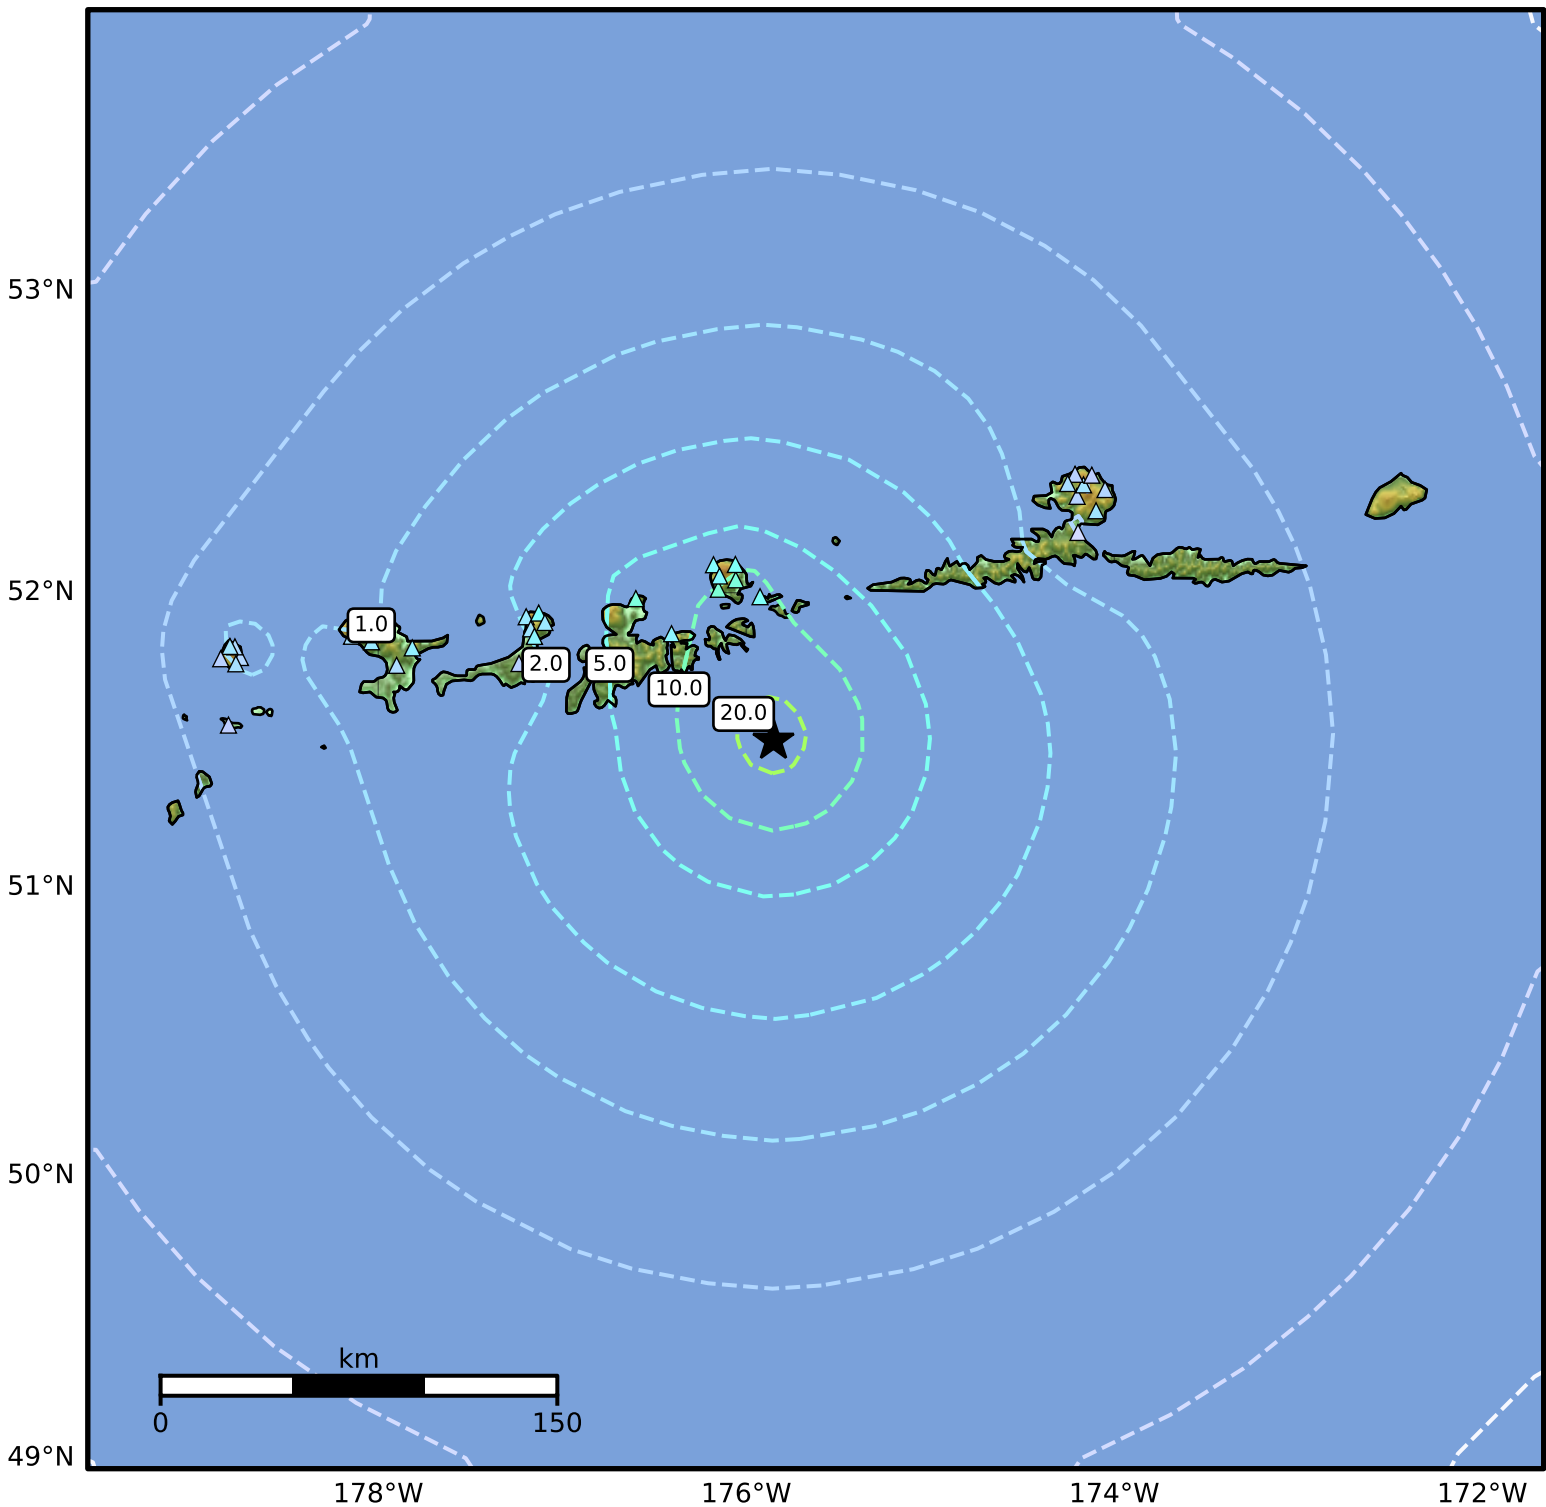

0.3 Second Peak Spectral Acceleration Map Alaska Earthquake Center
 ShakeMap: 67 km (41 miles) SE of Adak
 May 28, 2026 00:25:20 UTC M5.6 N51.50 W175.85 Depth: 22.7km ID:a2026klobnd

SA(0.3) (%g)	0.1	0.2	0.5	1	2	5	10	20	50	100	200
--------------	-----	-----	-----	---	---	---	----	----	----	-----	-----

Scale based on Worden et al. (2012)

Version 4: Processed 2026-05-28T00:32:54Z

△ Seismic Instrument ○ Reported Intensity

★ Epicenter