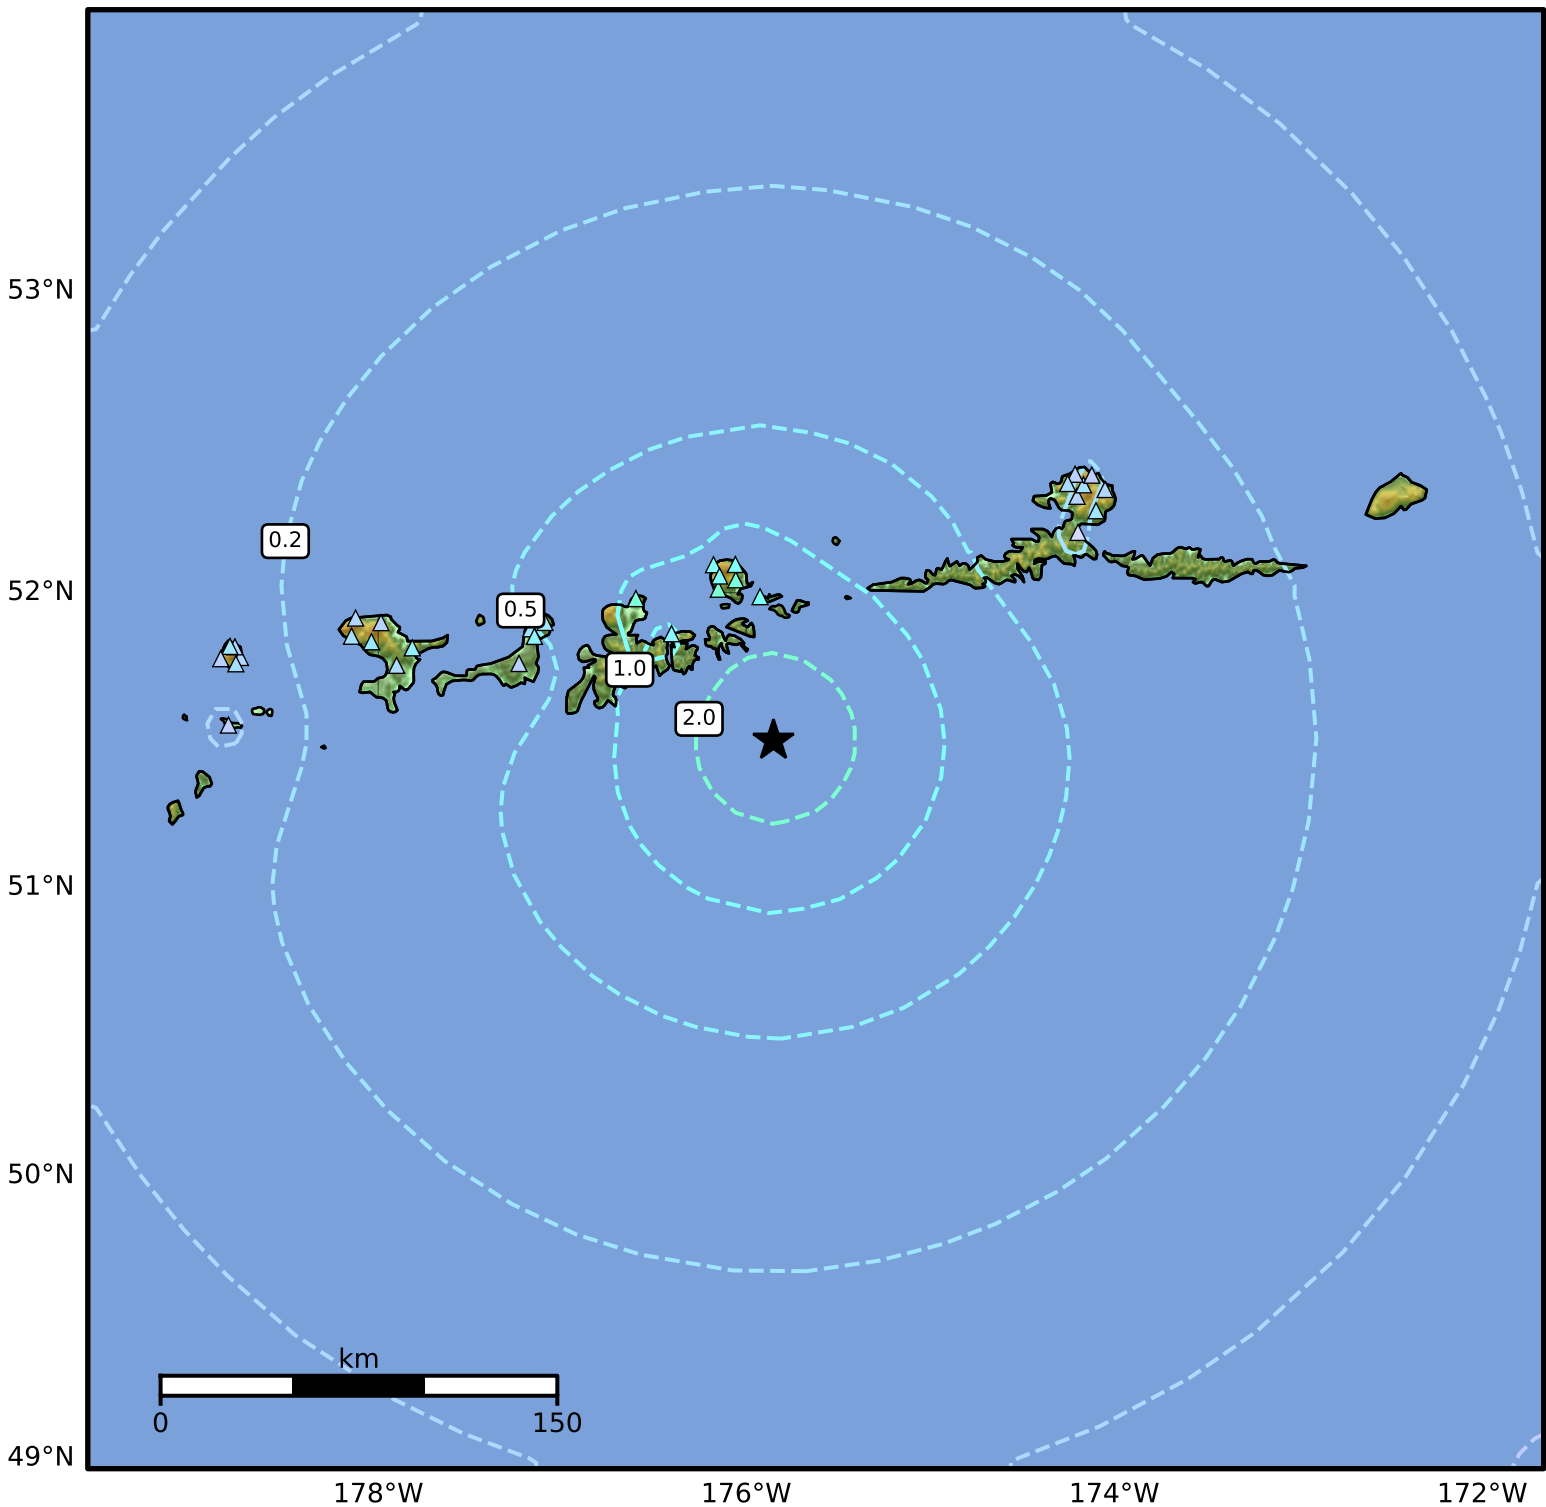

1.0 Second Peak Spectral Acceleration Map Alaska Earthquake Center
 ShakeMap: 67 km (41 miles) SE of Adak
 May 28, 2026 00:25:20 UTC M5.6 N51.50 W175.85 Depth: 22.7km ID:a2026klobnd

SA(1.0) (%g)	0.1	0.2	0.5	1	2	5	10	20	50	100	200
--------------	-----	-----	-----	---	---	---	----	----	----	-----	-----

Scale based on Worden et al. (2012)

Version 4: Processed 2026-05-28T00:32:54Z

△ Seismic Instrument ○ Reported Intensity

★ Epicenter