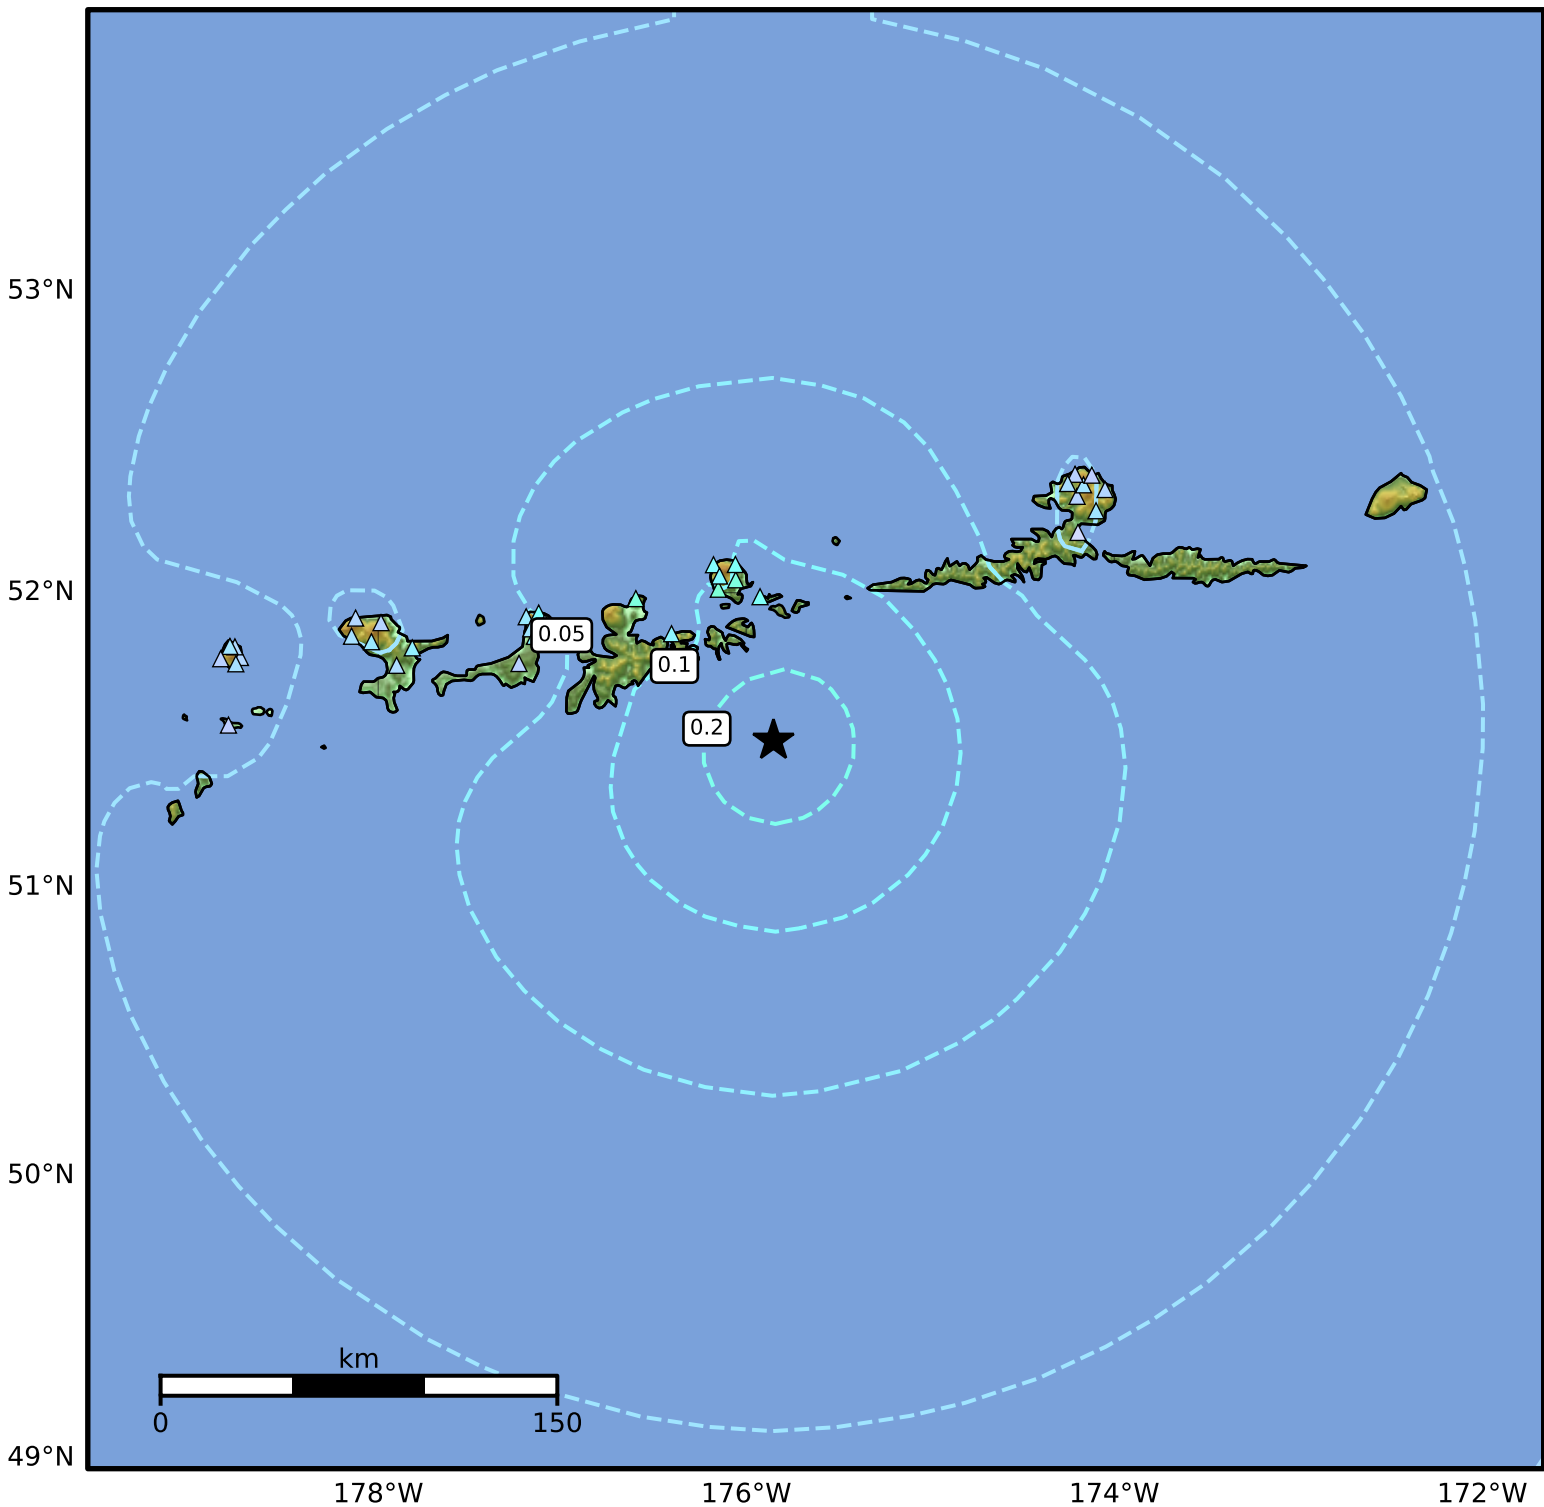

3.0 Second Peak Spectral Acceleration Map Alaska Earthquake Center
ShakeMap: 67 km (41 miles) SE of Adak
May 28, 2026 00:25:20 UTC M5.6 N51.50 W175.85 Depth: 22.7km ID:a2026klobnd

Scale based on Worden et al. (2012)

Version 4: Processed 2026-05-28T00:32:54Z

△ Seismic Instrument ○ Reported Intensity

★ Epicenter