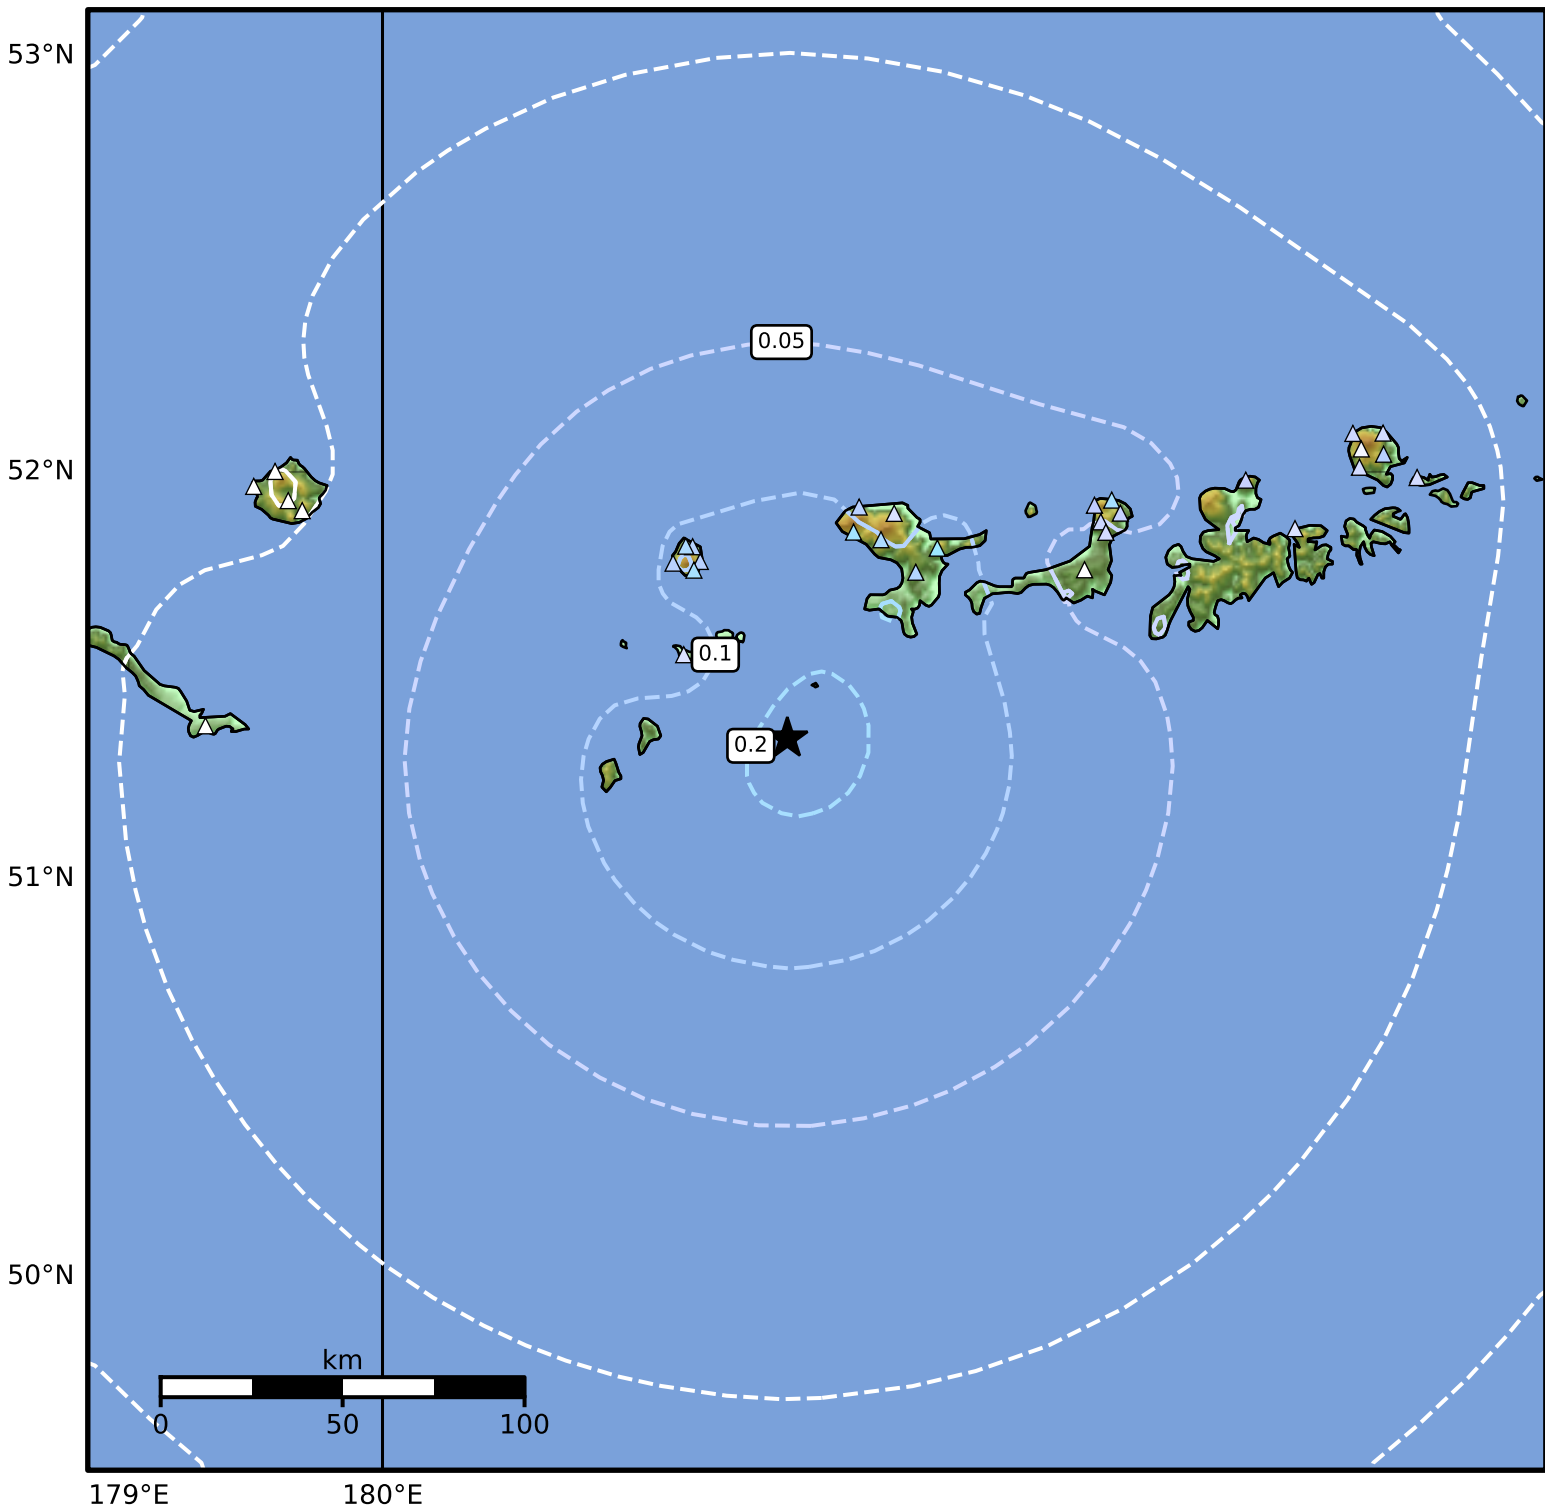

Peak Ground Velocity Map Alaska Earthquake Center
ShakeMap: 139 km (86 miles) WSW of Adak
May 29, 2026 00:26:39 UTC M4.6 N51.35 W178.41 Depth: 42.3km ID:a2026knkdbx

Scale based on Worden et al. (2012)

Version 4: Processed 2026-05-29T03:33:07Z

△ Seismic Instrument ○ Reported Intensity

★ Epicenter