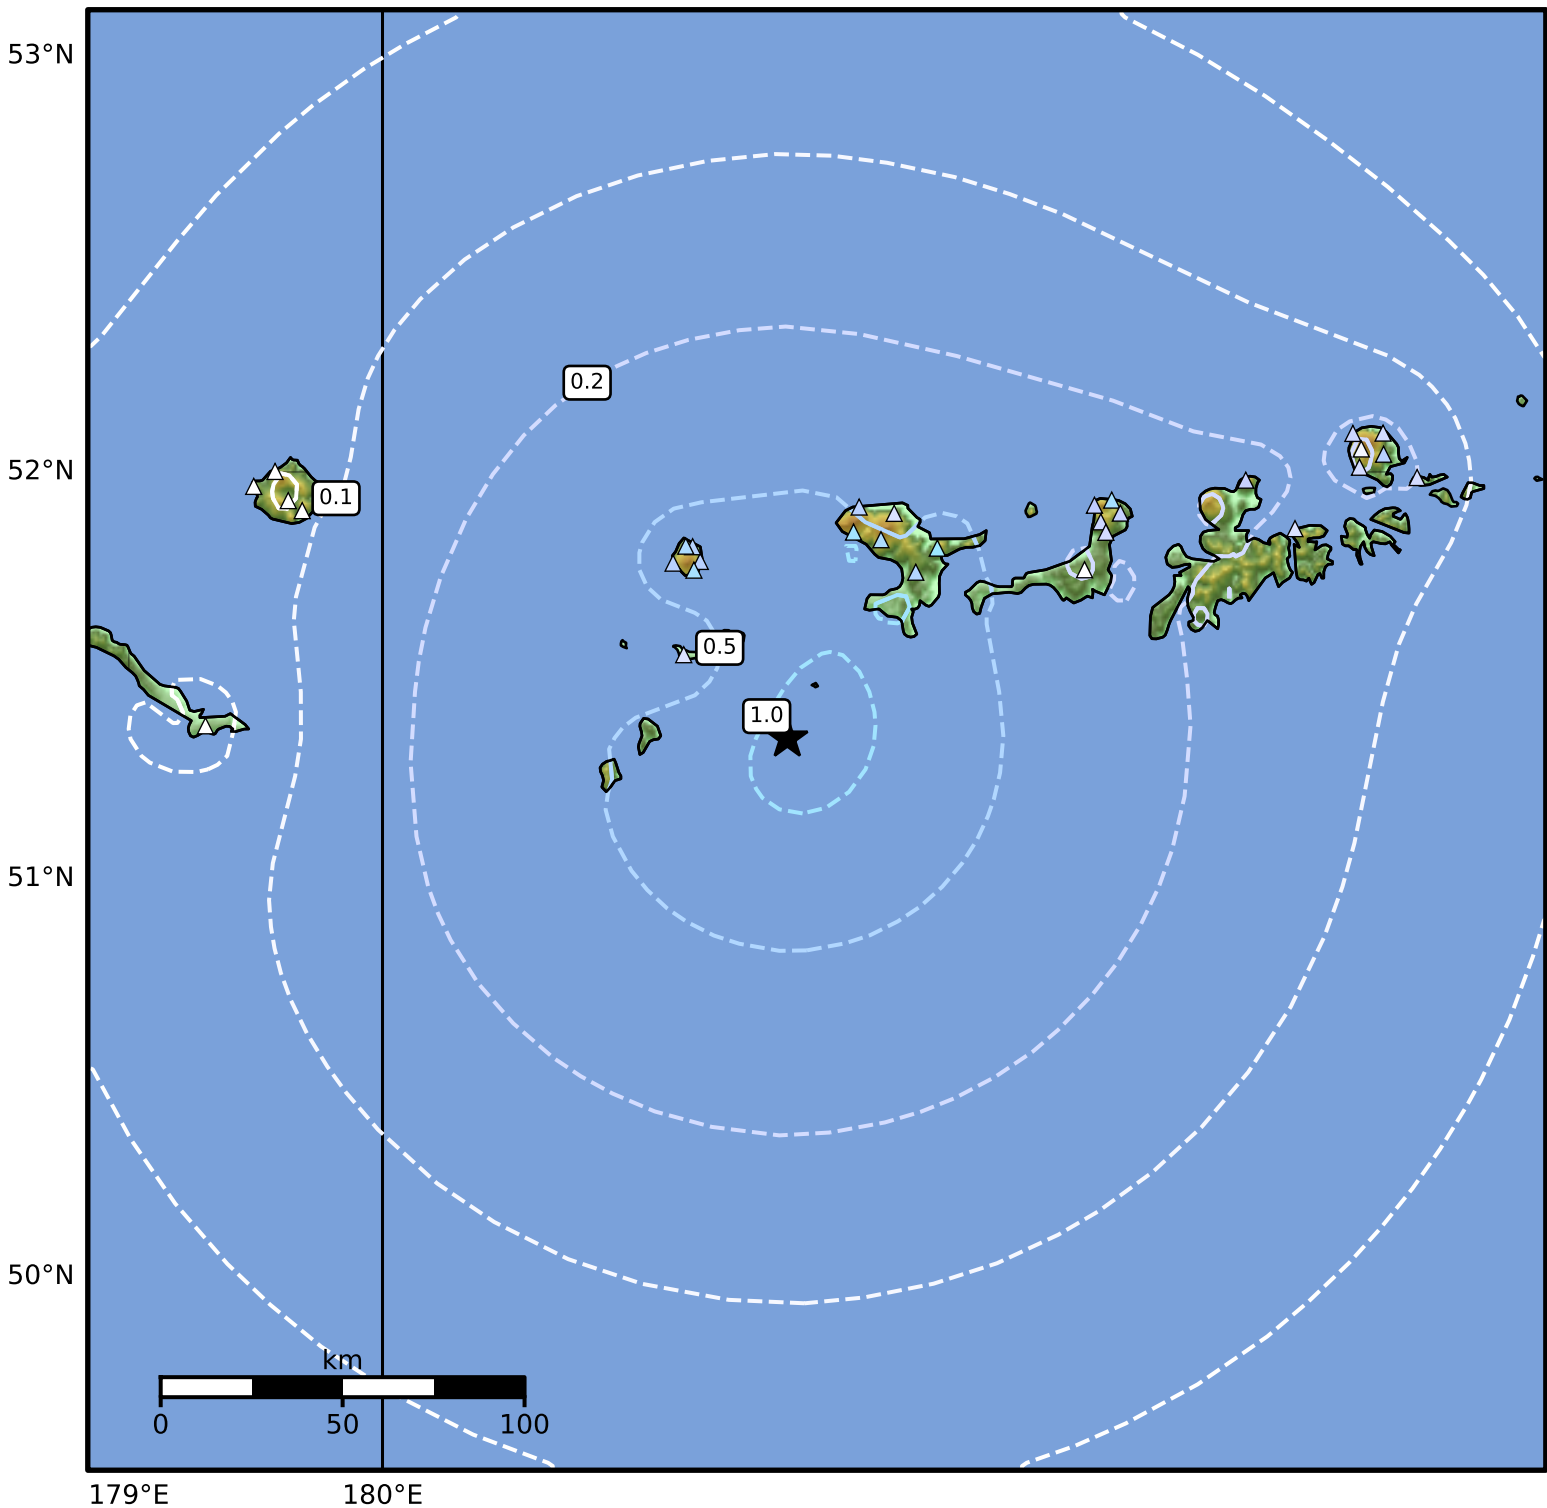

0.3 Second Peak Spectral Acceleration Map Alaska Earthquake Center
 ShakeMap: 139 km (86 miles) WSW of Adak
 May 29, 2026 00:26:39 UTC M4.6 N51.35 W178.41 Depth: 42.3km ID:a2026knkdbx

SA(0.3) (%g)	0.1	0.2	0.5	1	2	5	10	20	50	100	200
--------------	-----	-----	-----	---	---	---	----	----	----	-----	-----

Scale based on Worden et al. (2012)

Version 4: Processed 2026-05-29T03:33:07Z

△ Seismic Instrument ○ Reported Intensity

★ Epicenter