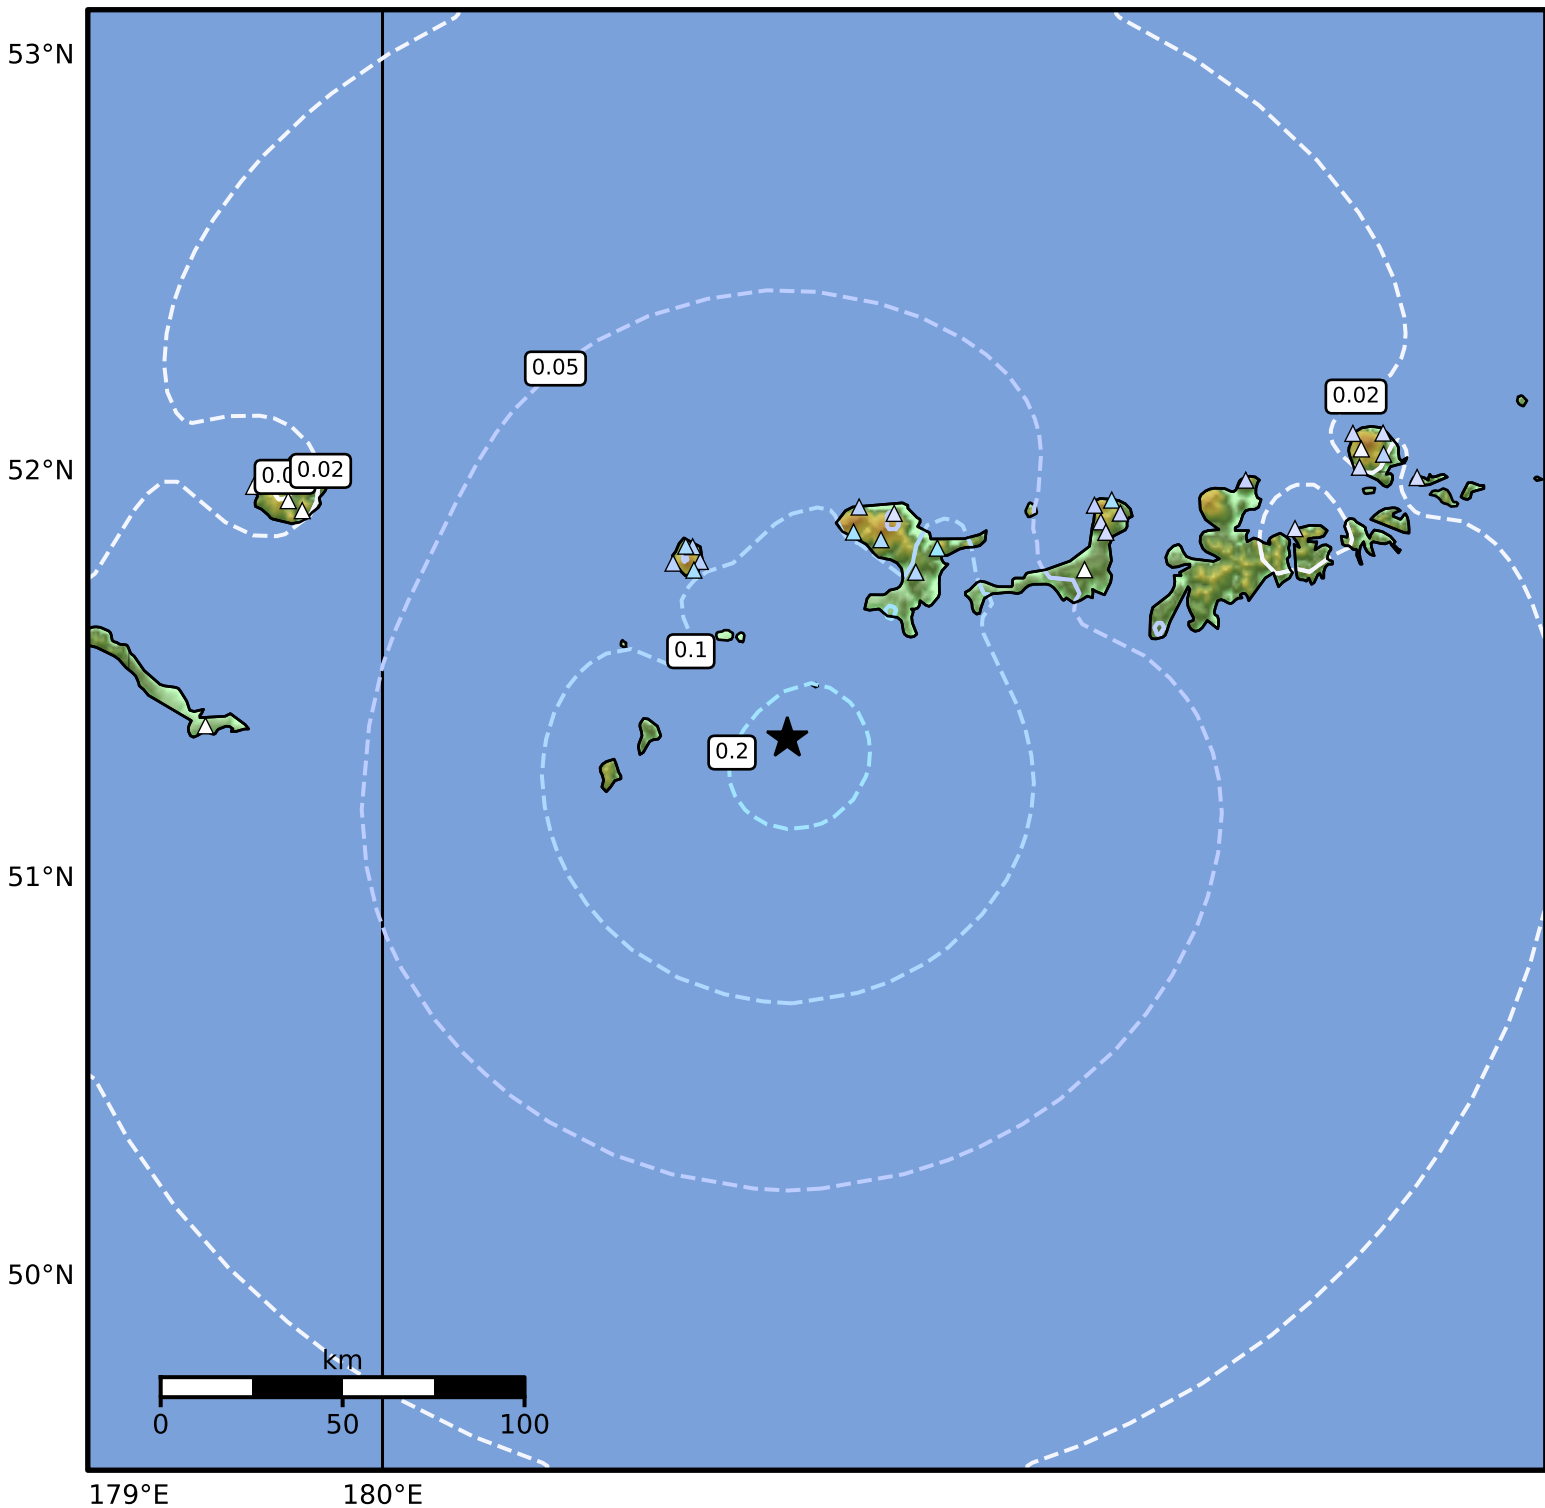

1.0 Second Peak Spectral Acceleration Map Alaska Earthquake Center  
 ShakeMap: 139 km (86 miles) WSW of Adak  
 May 29, 2026 00:26:39 UTC M4.6 N51.35 W178.41 Depth: 42.3km ID:a2026knkdbx

SA(1.0) (%g)	0.1	0.2	0.5	1	2	5	10	20	50	100	200
--------------	-----	-----	-----	---	---	---	----	----	----	-----	-----

Scale based on Worden et al. (2012)

Version 4: Processed 2026-05-29T03:33:07Z

△ Seismic Instrument ○ Reported Intensity

★ Epicenter