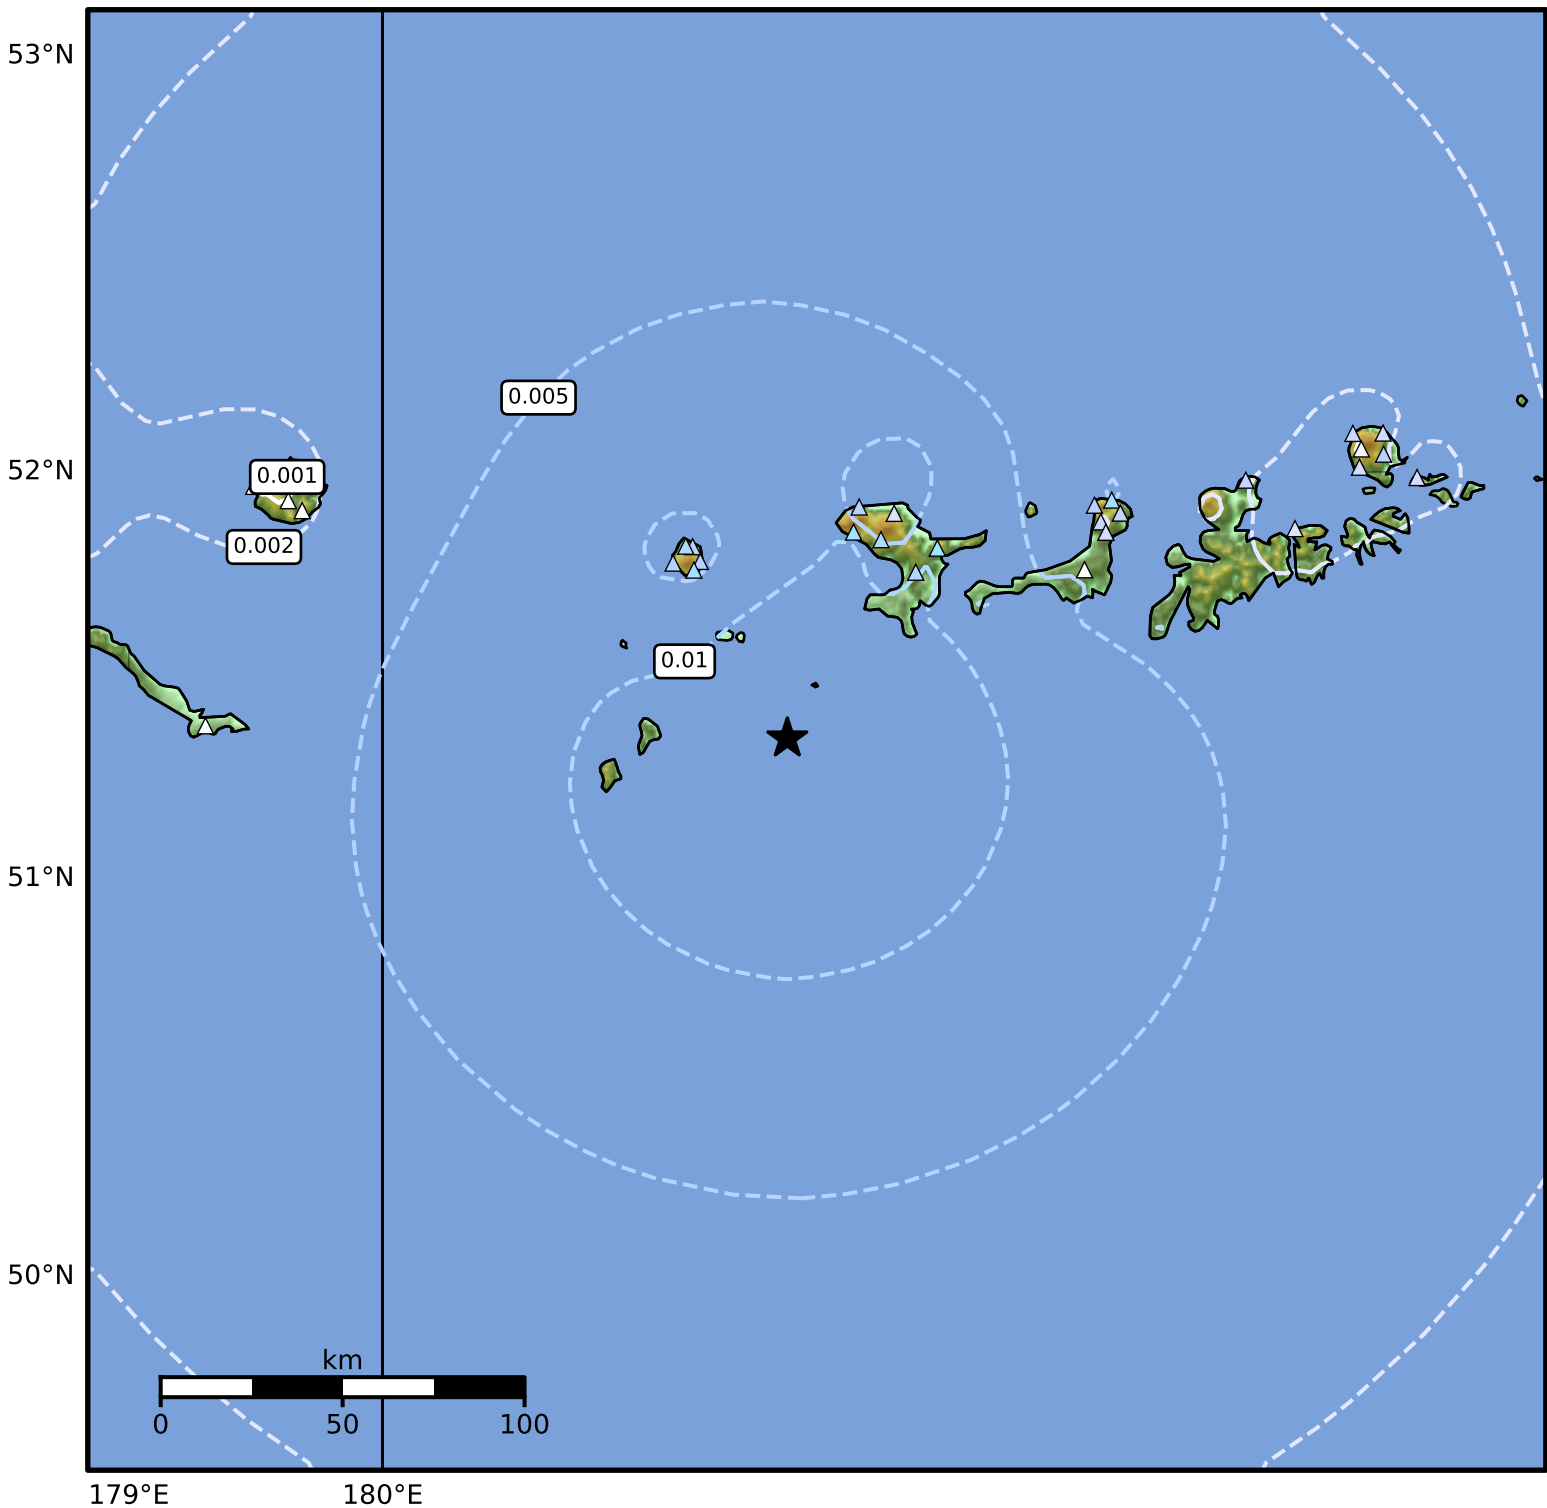

3.0 Second Peak Spectral Acceleration Map Alaska Earthquake Center
 ShakeMap: 139 km (86 miles) WSW of Adak
 May 29, 2026 00:26:39 UTC M4.6 N51.35 W178.41 Depth: 42.3km ID:a2026knkdbx

SA(3.0) (%g)	0.1	0.2	0.5	1	2	5	10	20	50

Scale based on Worden et al. (2012)

Version 4: Processed 2026-05-29T03:33:07Z

△ Seismic Instrument ○ Reported Intensity

★ Epicenter