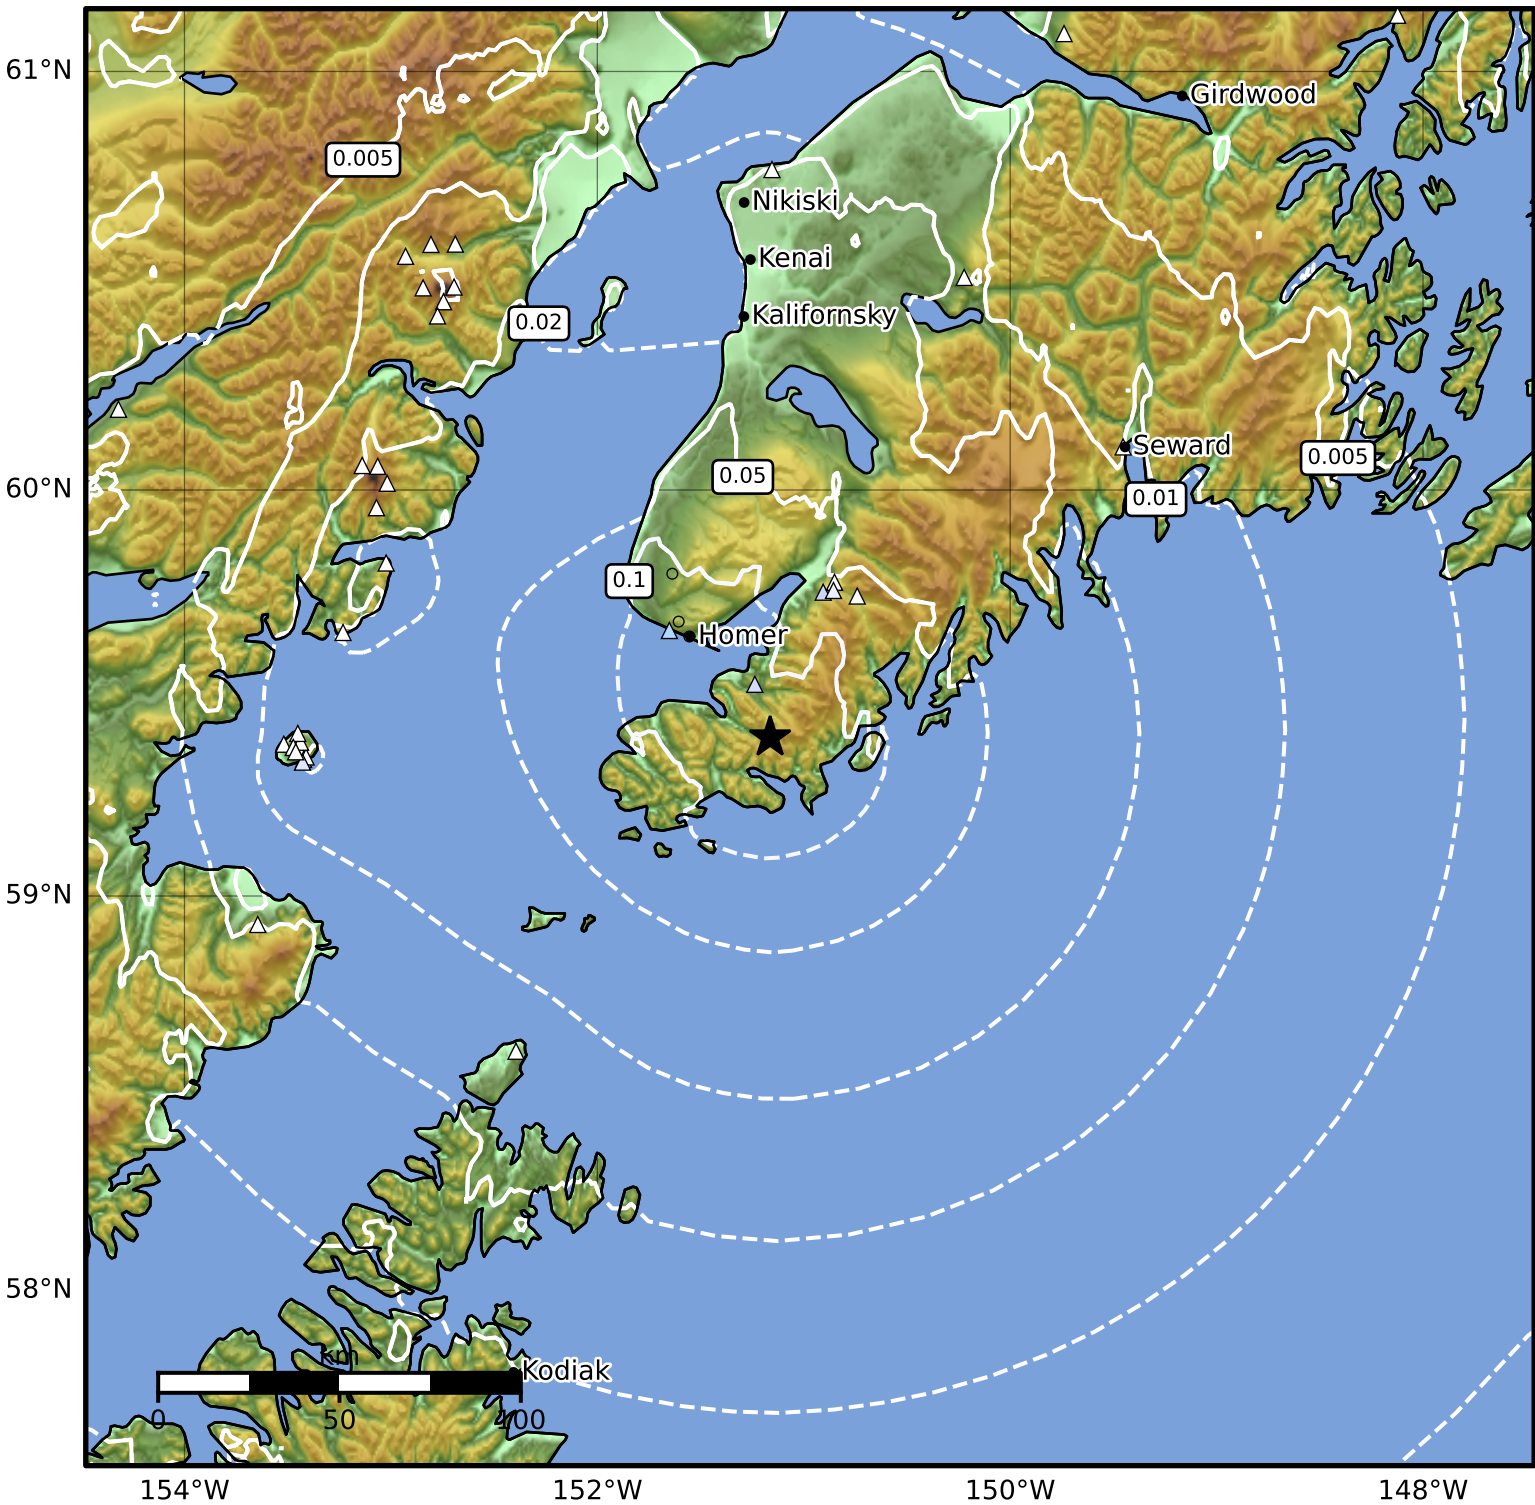

0.3 Second Peak Spectral Acceleration Map Alaska Earthquake Center
 ShakeMap: 36 km (22 miles) SE of Homer
 Jun 03, 2026 18:50:12 UTC M3.4 N59.39 W151.16 Depth: 37.0km ID:a2026kybaxh

SA(0.3) (%g)	0.1	0.2	0.5	1	2	5	10	20	50	100	200
--------------	-----	-----	-----	---	---	---	----	----	----	-----	-----

Scale based on Worden et al. (2012)

Version 2: Processed 2026-06-03T23:05:56Z

△ Seismic Instrument ○ Reported Intensity

★ Epicenter