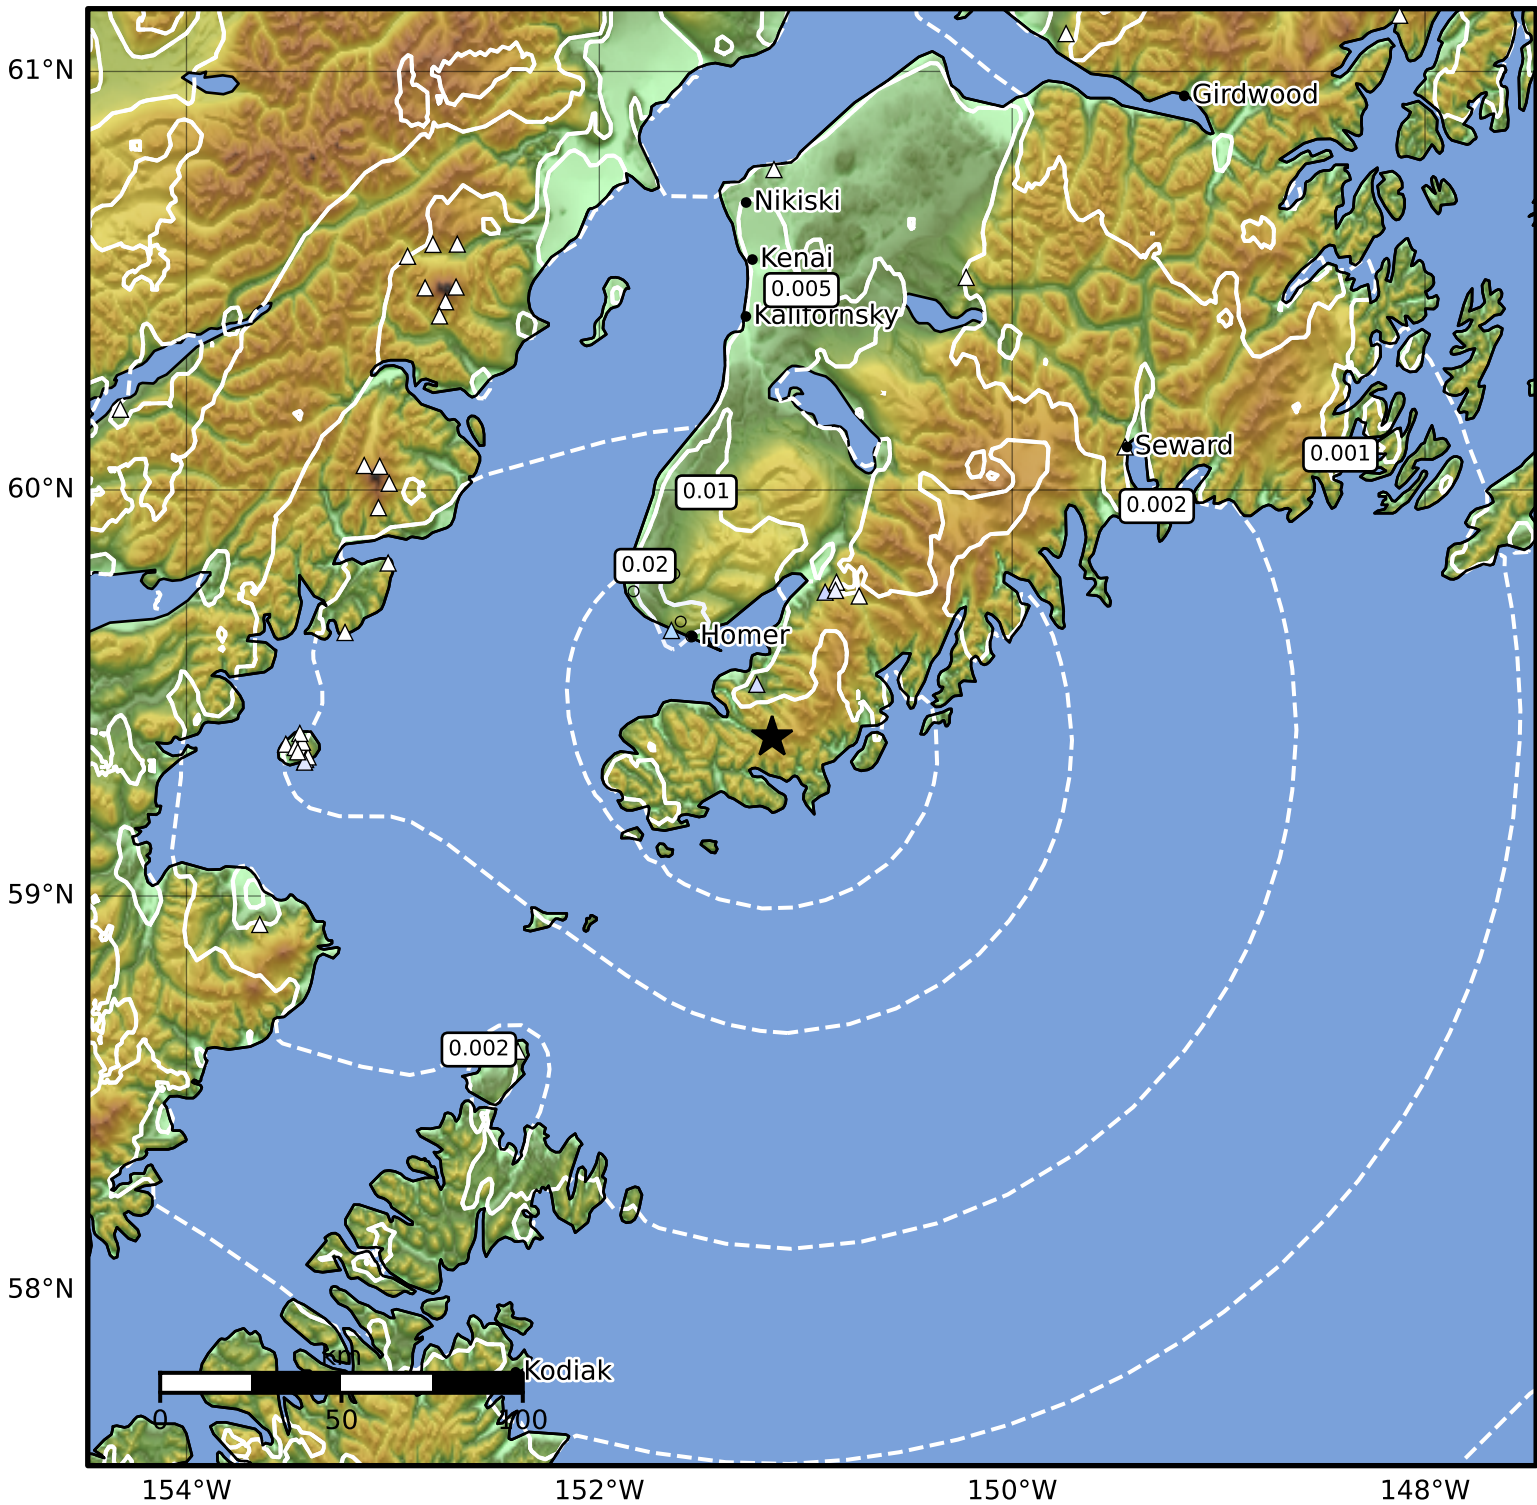

1.0 Second Peak Spectral Acceleration Map Alaska Earthquake Center  
 ShakeMap: 36 km (22 miles) SE of Homer  
 Jun 03, 2026 18:50:12 UTC M3.4 N59.39 W151.16 Depth: 37.0km ID:a2026kybaxh

| SA(1.0) (%g) | 0.1 | 0.2 | 0.5 | 1 | 2 | 5 | 10 | 20 | 50 | 100 | 200 |
|--------------|-----|-----|-----|---|---|---|----|----|----|-----|-----|
|--------------|-----|-----|-----|---|---|---|----|----|----|-----|-----|

Scale based on Worden et al. (2012)

Version 2: Processed 2026-06-03T23:05:56Z

△ Seismic Instrument ○ Reported Intensity

★ Epicenter