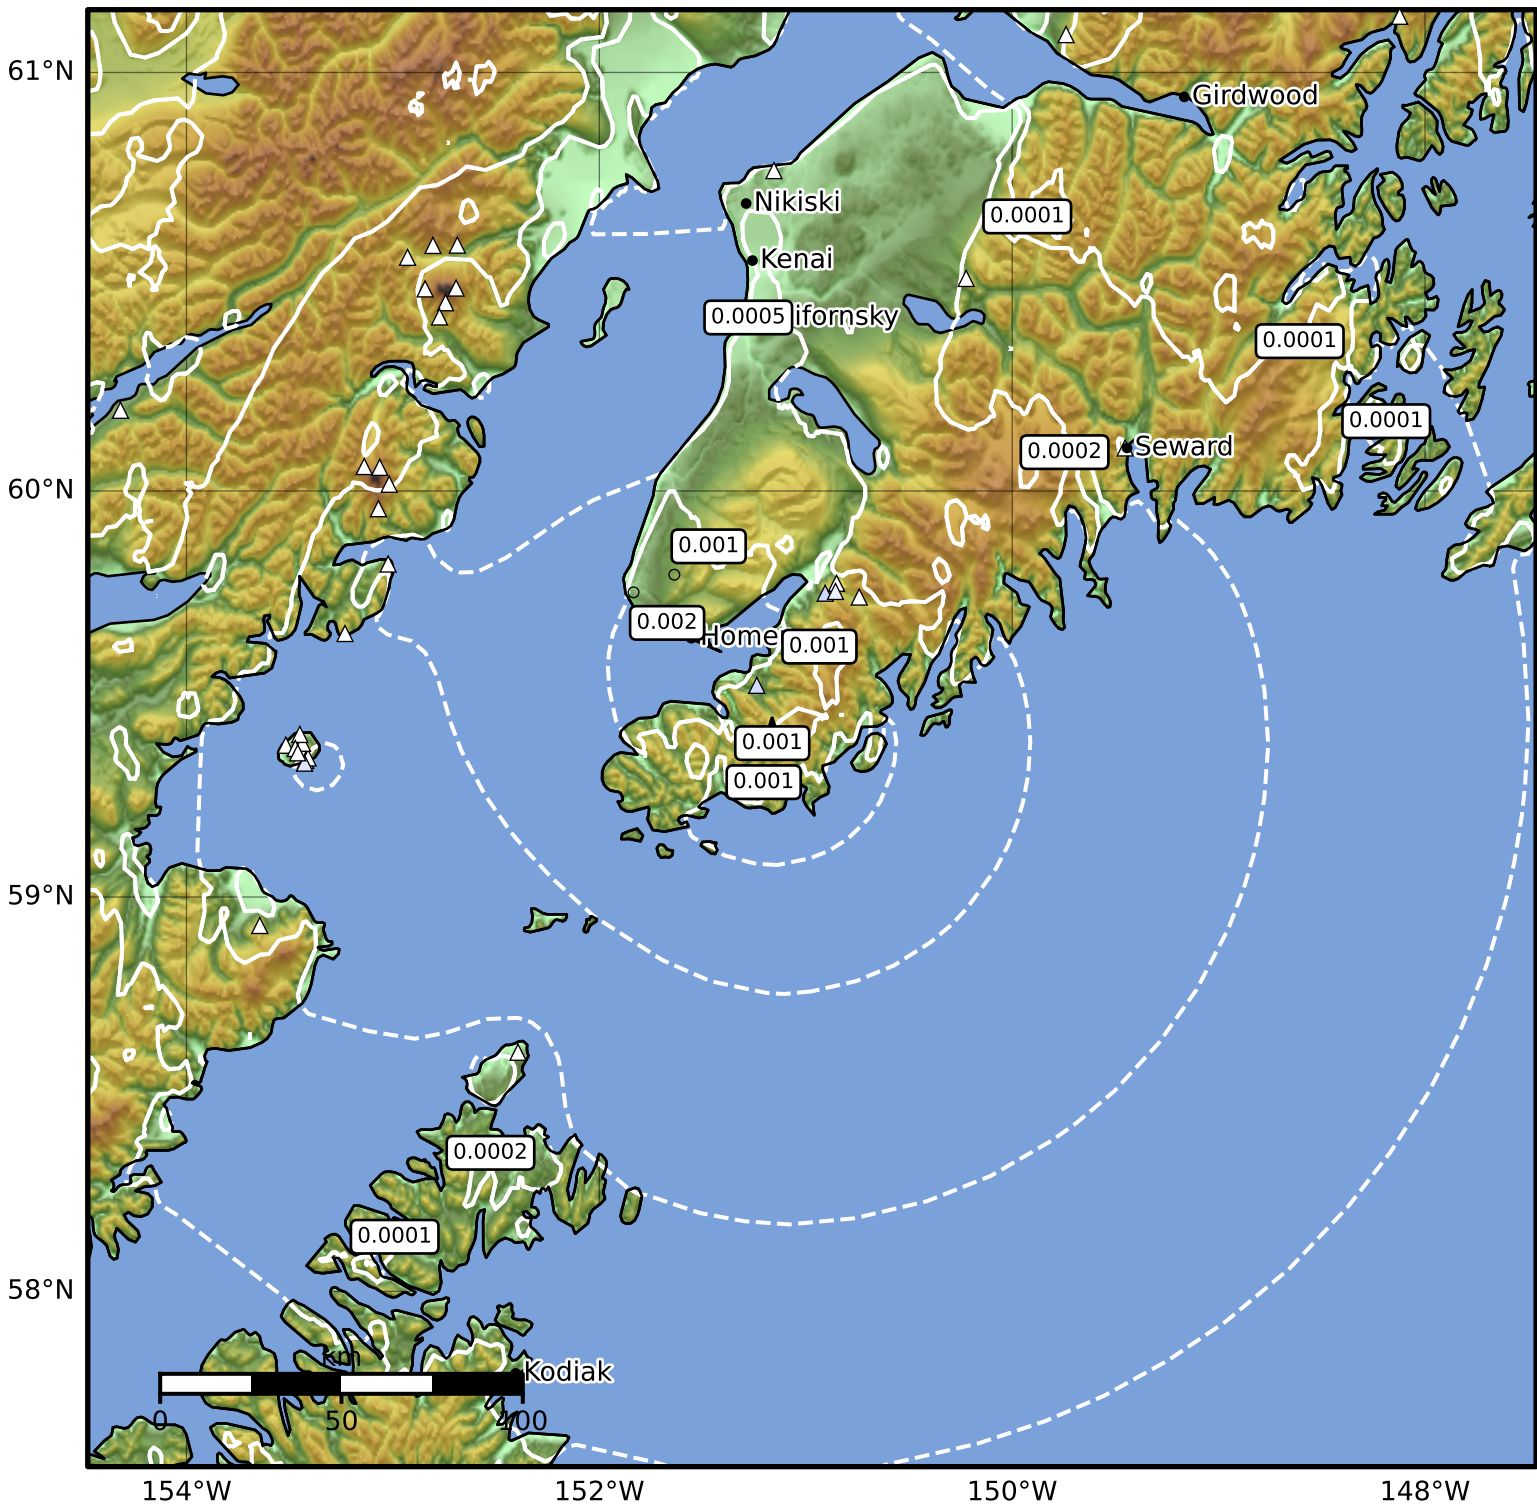

3.0 Second Peak Spectral Acceleration Map Alaska Earthquake Center  
 ShakeMap: 36 km (22 miles) SE of Homer  
 Jun 03, 2026 18:50:12 UTC M3.4 N59.39 W151.16 Depth: 37.0km ID:a2026kybaxh

SA(3.0) (%g)	0.1	0.2	0.5	1	2	5	10	20	50
--------------	-----	-----	-----	---	---	---	----	----	----

Scale based on Worden et al. (2012)

Version 2: Processed 2026-06-03T23:05:56Z

△ Seismic Instrument ○ Reported Intensity

★ Epicenter