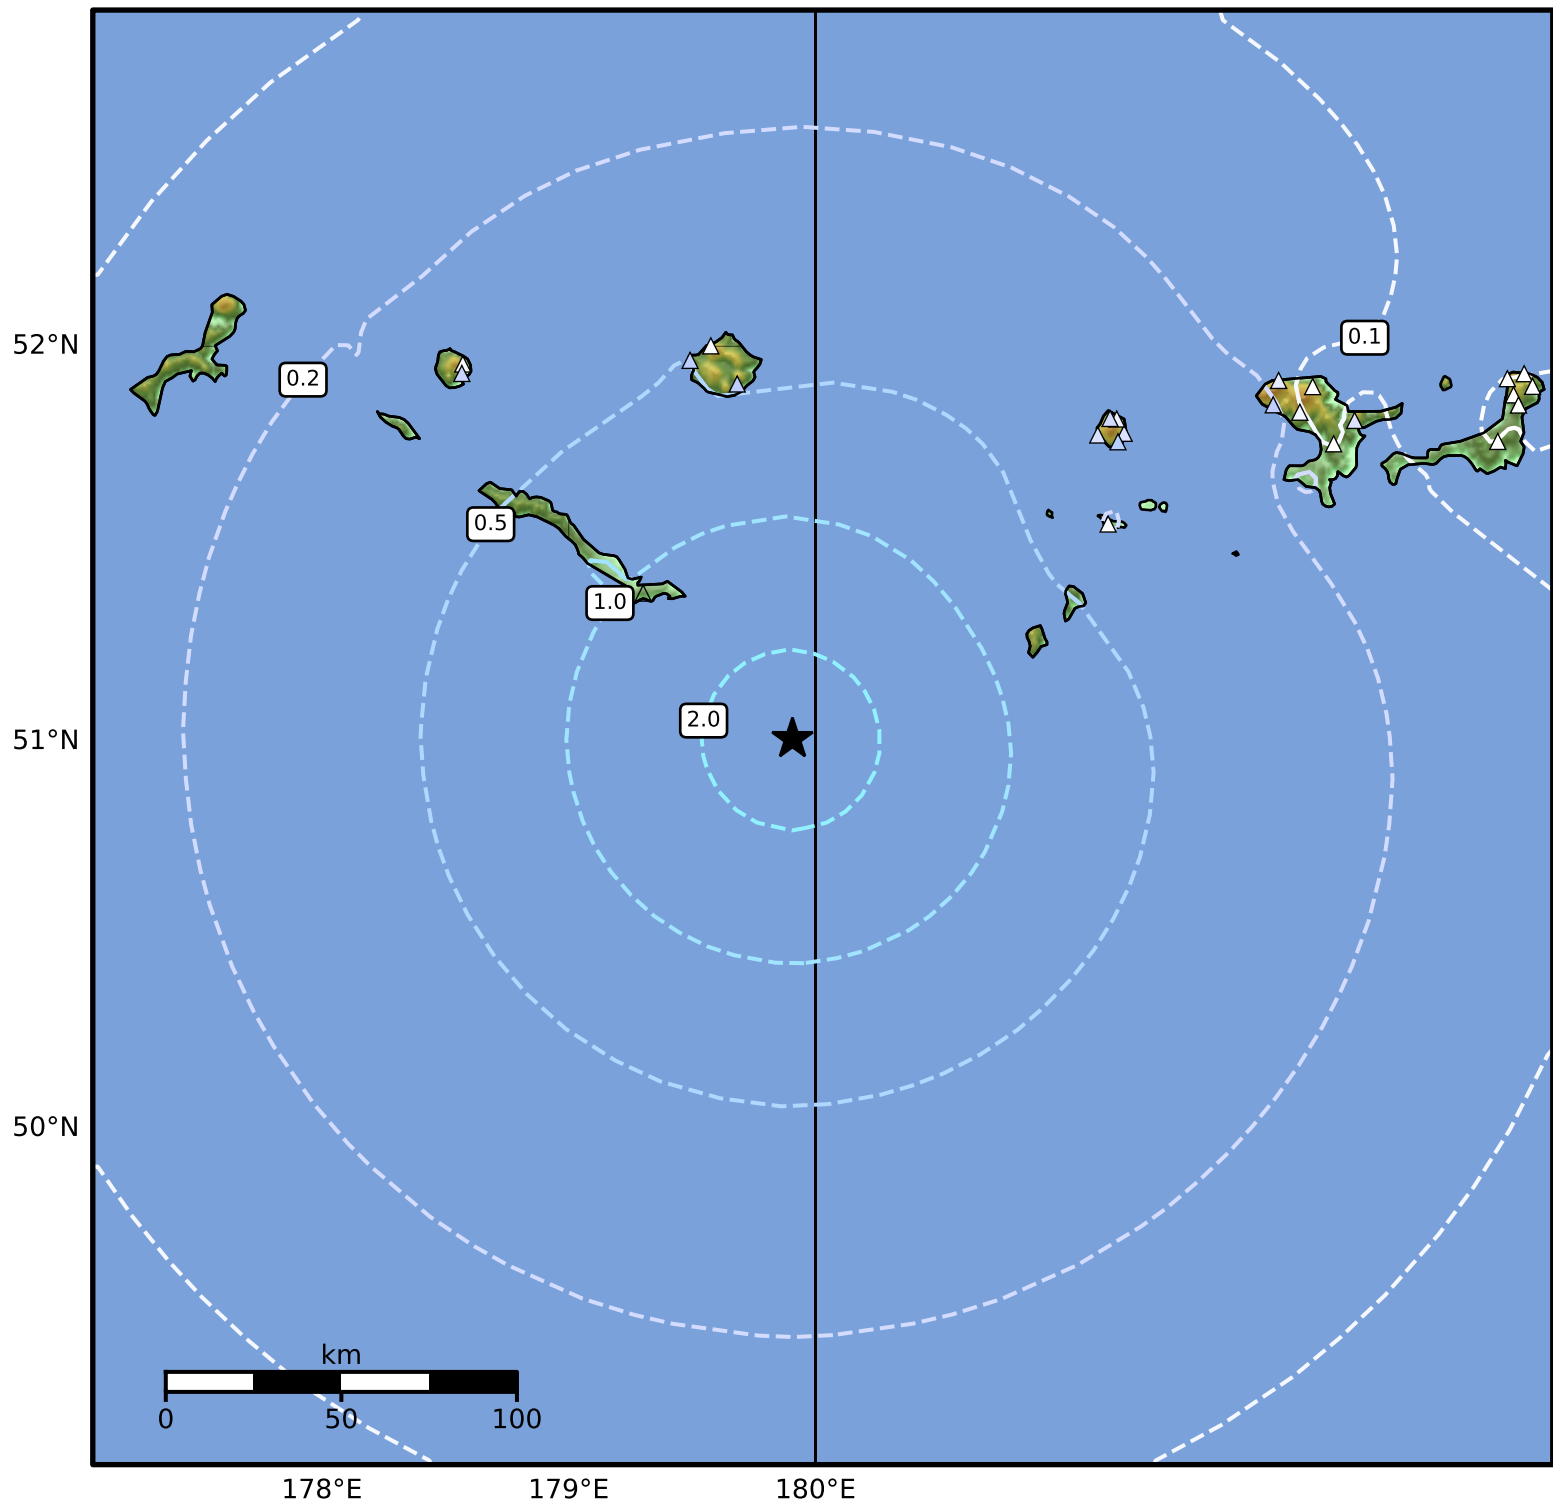

0.3 Second Peak Spectral Acceleration Map Alaska Earthquake Center
 ShakeMap: 261 km (162 miles) WSW of Adak
 Jun 06, 2026 14:48:57 UTC M4.6 N51.01 E179.91 Depth: 43.5km ID:a2026ldhebw

SA(0.3) (%g)	0.1	0.2	0.5	1	2	5	10	20	50	100	200
--------------	-----	-----	-----	---	---	---	----	----	----	-----	-----

Scale based on Worden et al. (2012)

Version 2: Processed 2026-06-06T14:56:41Z

△ Seismic Instrument ○ Reported Intensity

★ Epicenter