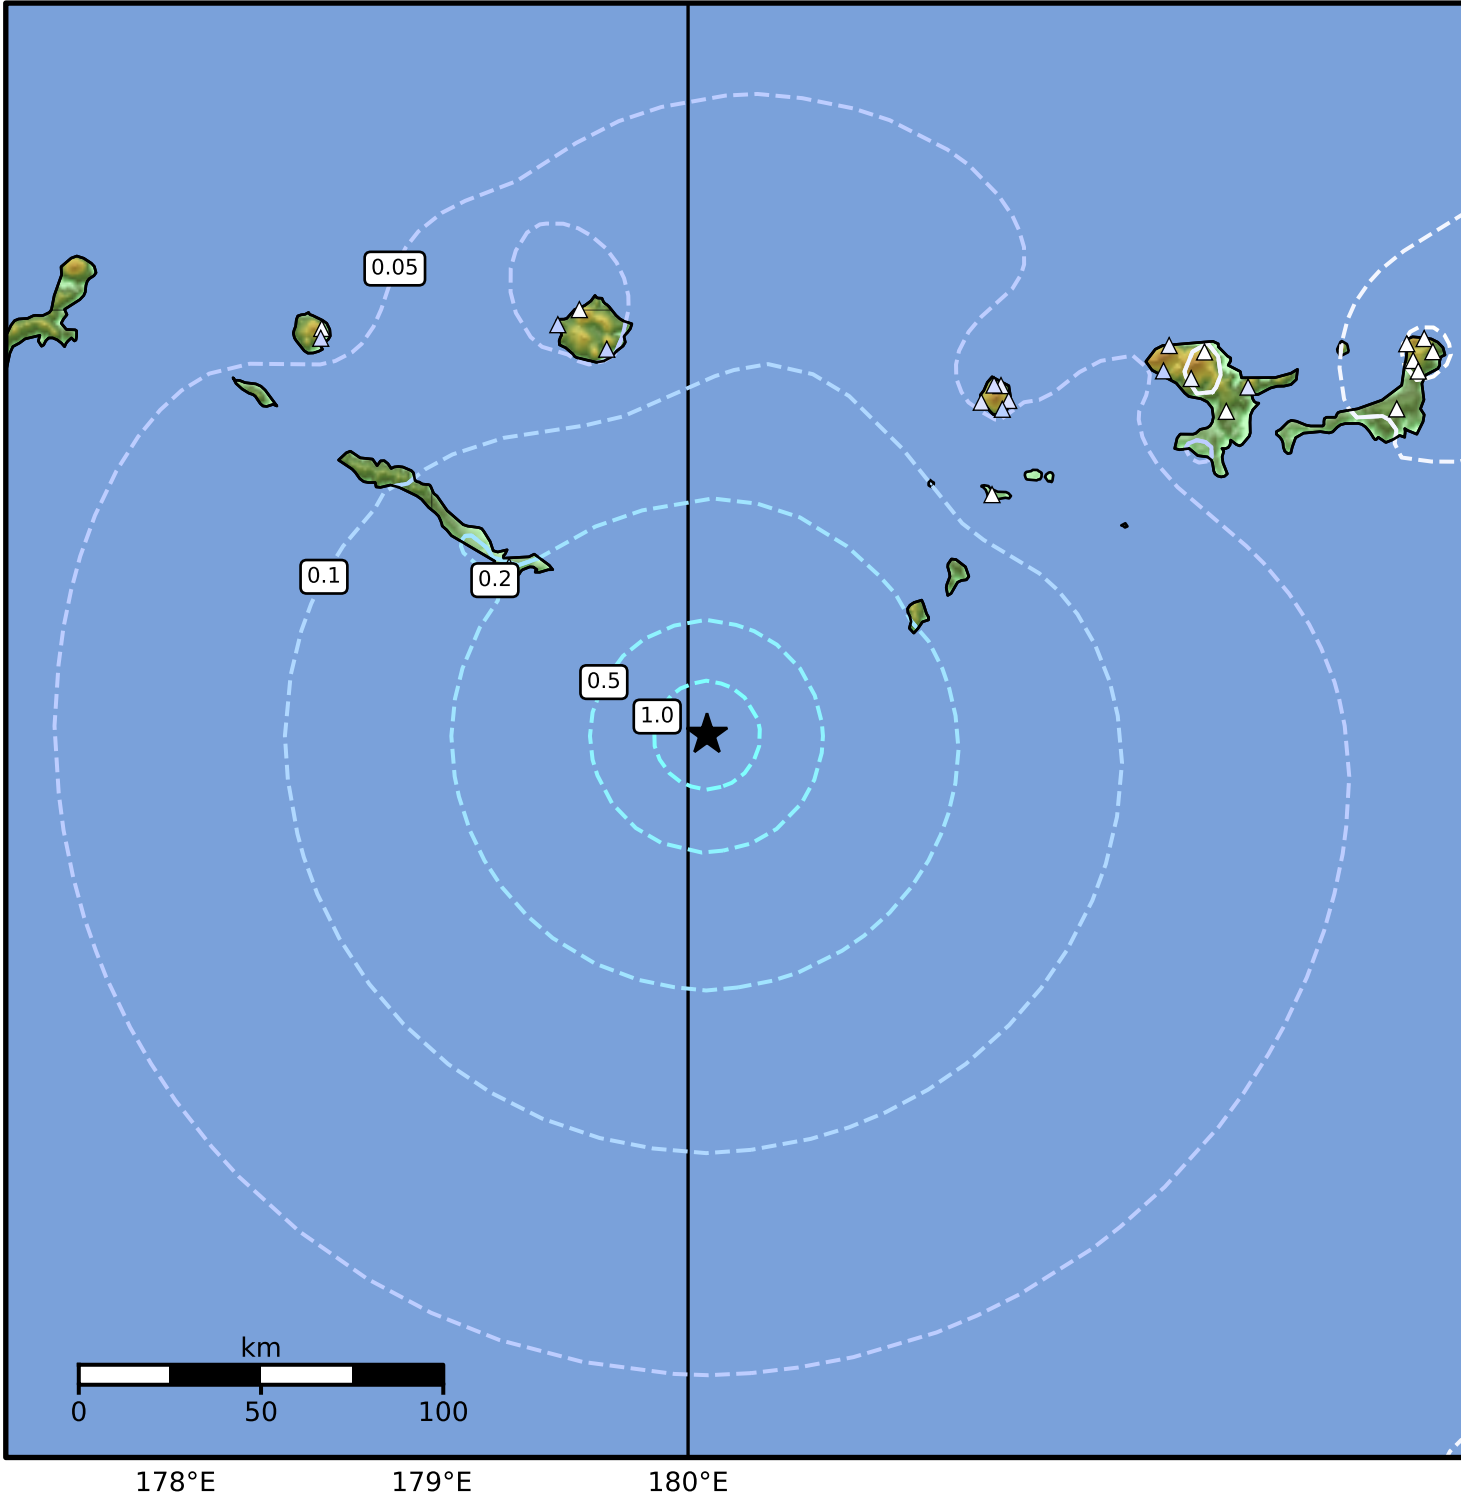

1.0 Second Peak Spectral Acceleration Map Alaska Earthquake Center
 ShakeMap: 253 km (157 miles) WSW of Adak
 Jun 06, 2026 14:48:55 UTC M4.6 N50.97 W179.93 Depth: 8.7km ID:a2026ldhebw

SA(1.0) (%g)	0.1	0.2	0.5	1	2	5	10	20	50	100	200

Scale based on Worden et al. (2012) Version 3: Processed 2026-06-08T19:09:03Z
 △ Seismic Instrument ○ Reported Intensity ★ Epicenter