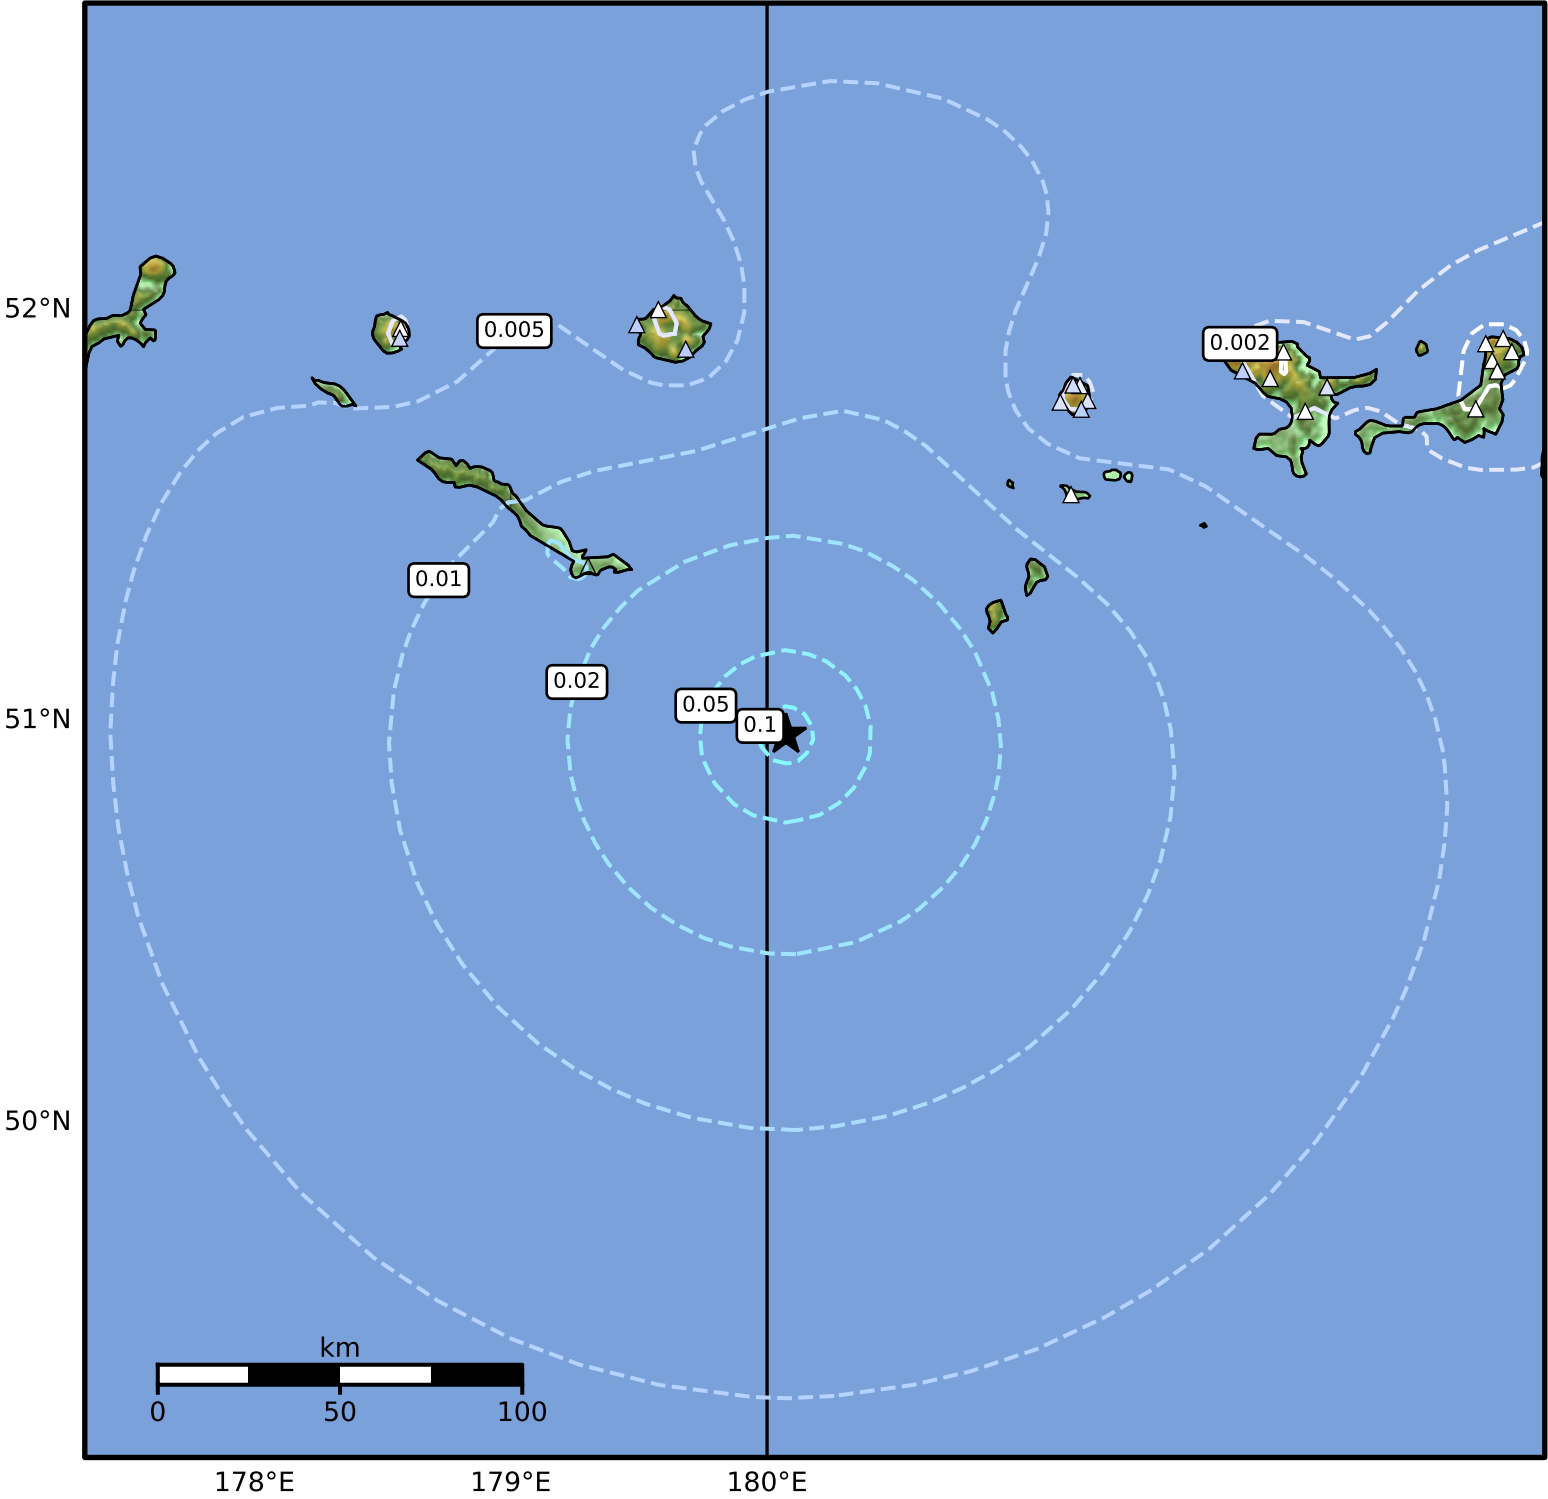

3.0 Second Peak Spectral Acceleration Map Alaska Earthquake Center
 ShakeMap: 253 km (157 miles) WSW of Adak
 Jun 06, 2026 14:48:55 UTC M4.6 N50.97 W179.93 Depth: 8.7km ID:a2026ldhebw

SA(3.0) (%g)	0.1	0.2	0.5	1	2	5	10	20	50
--------------	-----	-----	-----	---	---	---	----	----	----

Scale based on Worden et al. (2012)

△ Seismic Instrument ○ Reported Intensity

★ Epicenter

Version 3: Processed 2026-06-08T19:09:03Z