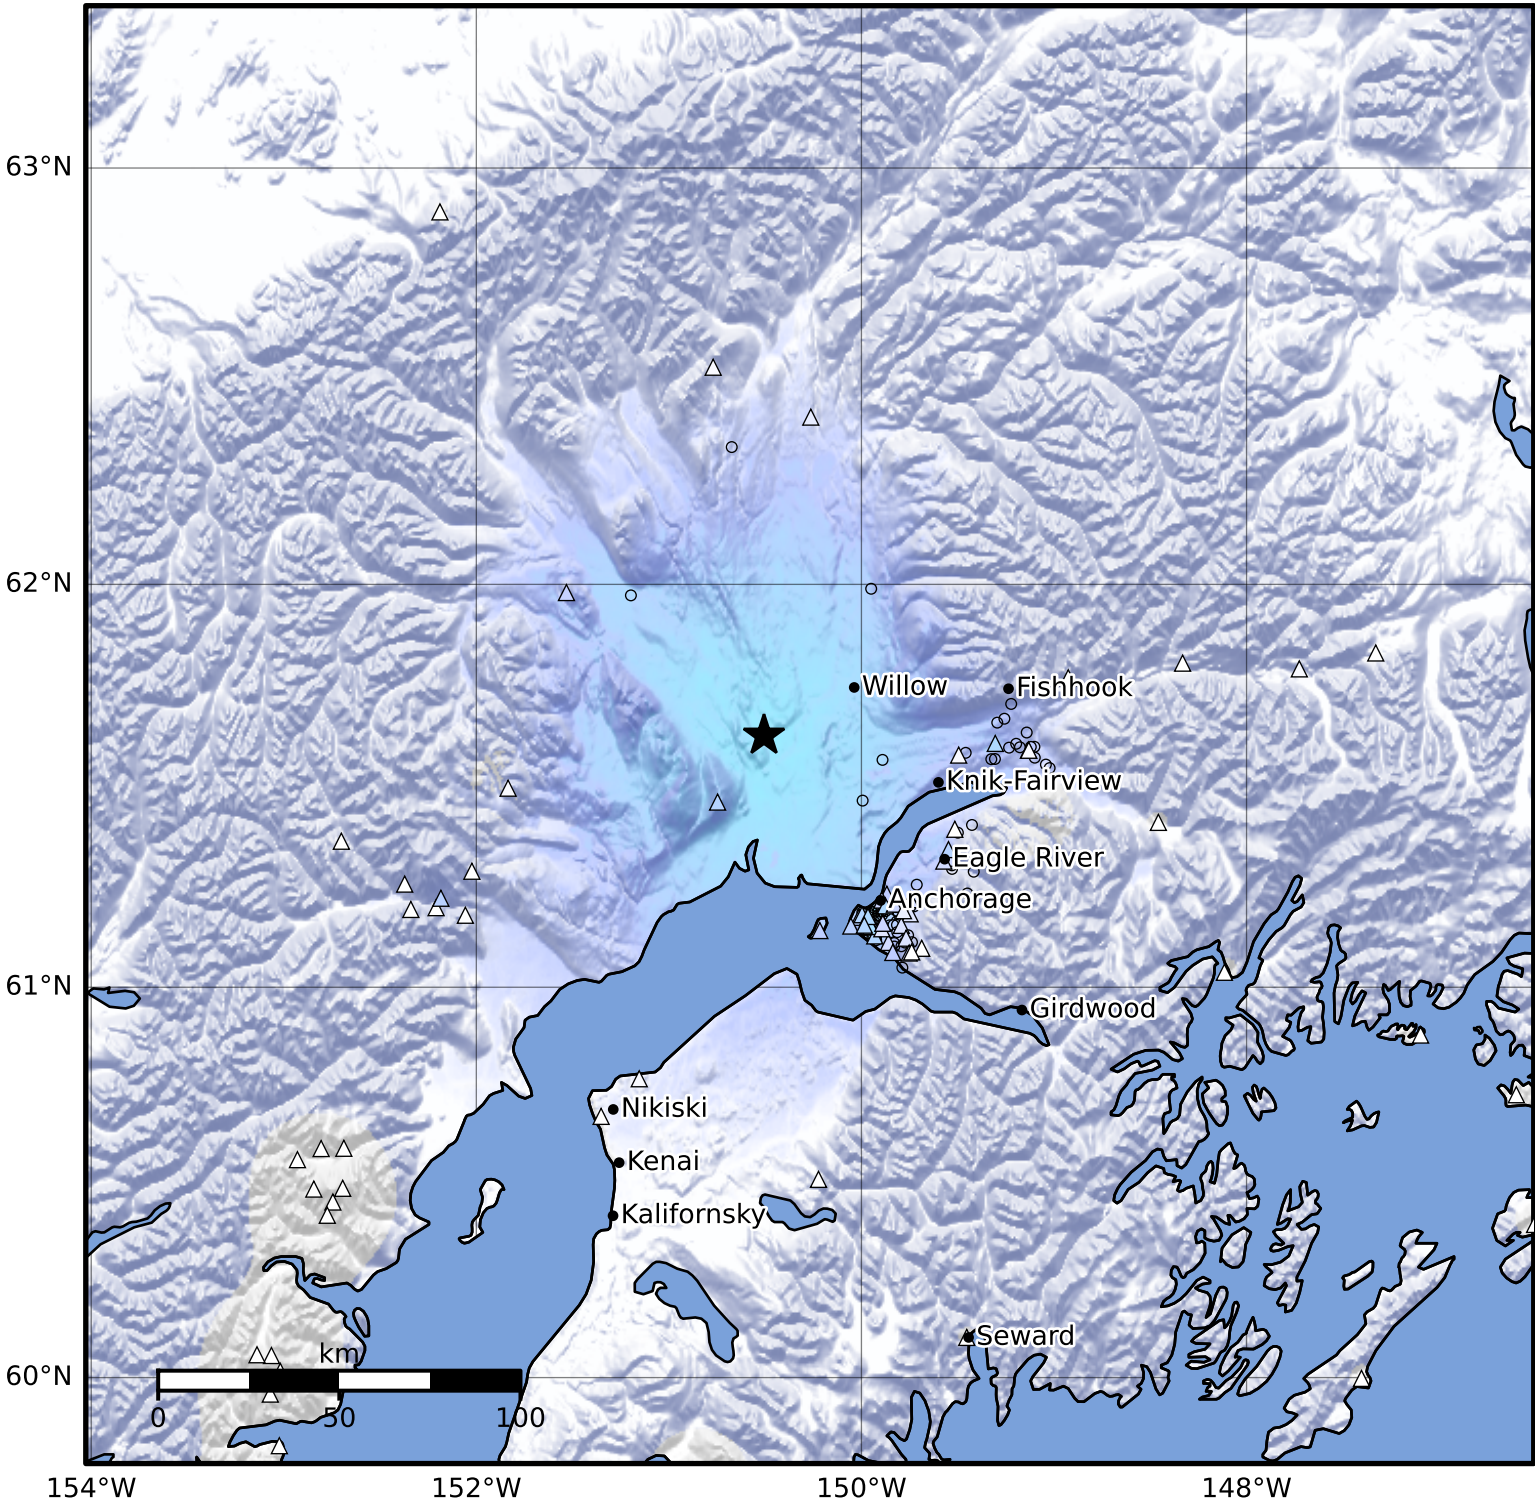

Macroseismic Intensity Map Alaska Earthquake Center  
 ShakeMap: 49 km (31 miles) SE of Skwentna  
 Jun 07, 2026 22:12:17 UTC M3.8 N61.63 W150.51 Depth: 30.5km ID:a2026lfrwki

SHAKING	Not felt	Weak	Light	Moderate	Strong	Very strong	Severe	Violent	Extreme
DAMAGE	None	None	None	Very light	Light	Moderate	Moderate/heavy	Heavy	Very heavy
PGA(%g)	<0.0464	0.297	2.76	6.2	11.5	21.5	40.1	74.7	>139
PGV(cm/s)	<0.0215	0.135	1.41	4.65	9.64	20	41.4	85.8	>178
INTENSITY	I	II-III	IV	V	VI	VII	VIII	IX	X+

Scale based on Worden et al. (2012)

Version 6: Processed 2026-06-08T19:44:10Z

△ Seismic Instrument ○ Reported Intensity

★ Epicenter