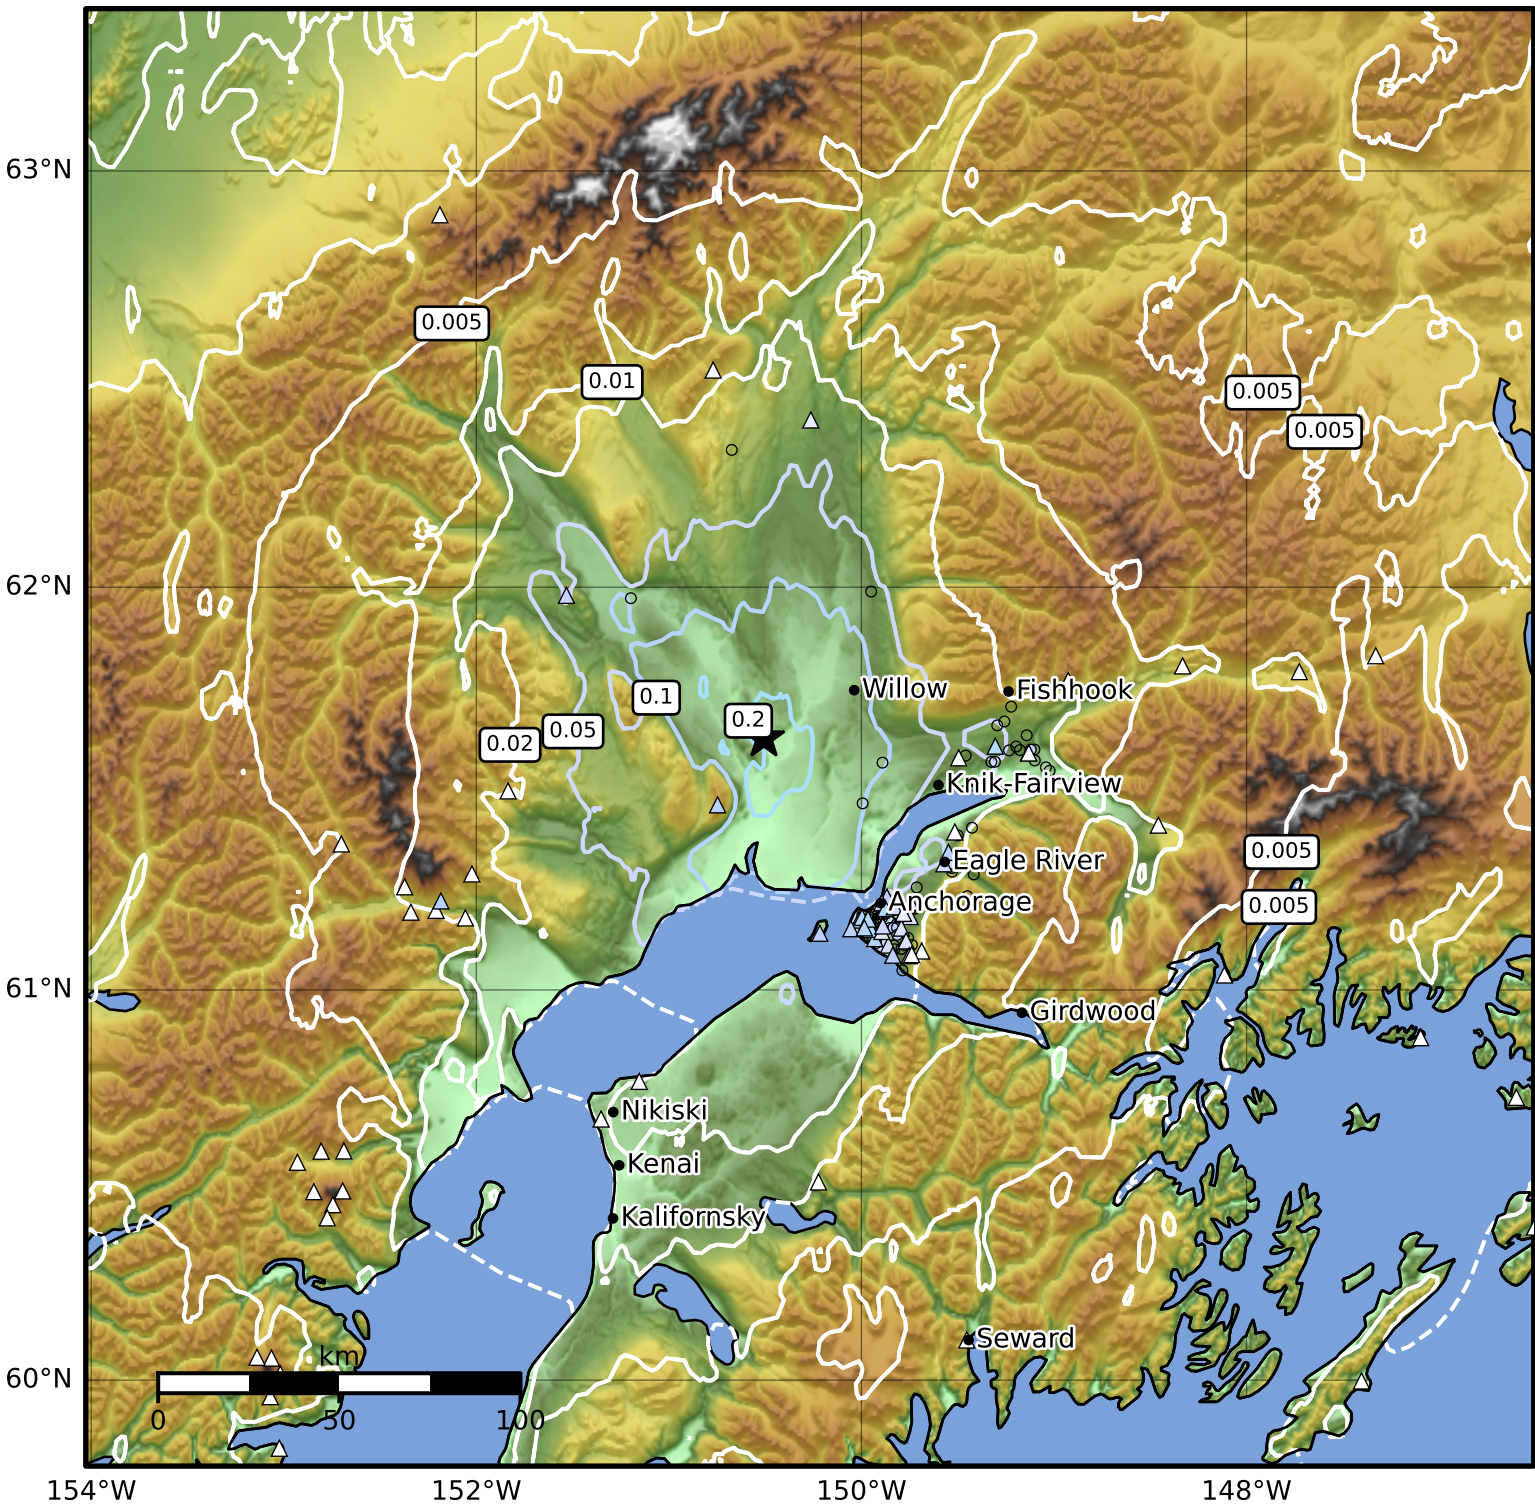

Peak Ground Velocity Map Alaska Earthquake Center  
 ShakeMap: 49 km (31 miles) SE of Skwentna  
 Jun 07, 2026 22:12:17 UTC M3.8 N61.63 W150.51 Depth: 30.5km ID:a2026lfrwki

PGV (cm/s)	0.1	0.2	0.5	1	2	5	10	20	50	100	200
------------	-----	-----	-----	---	---	---	----	----	----	-----	-----

Scale based on Worden et al. (2012)

Version 6: Processed 2026-06-08T19:44:10Z

△ Seismic Instrument ○ Reported Intensity

★ Epicenter