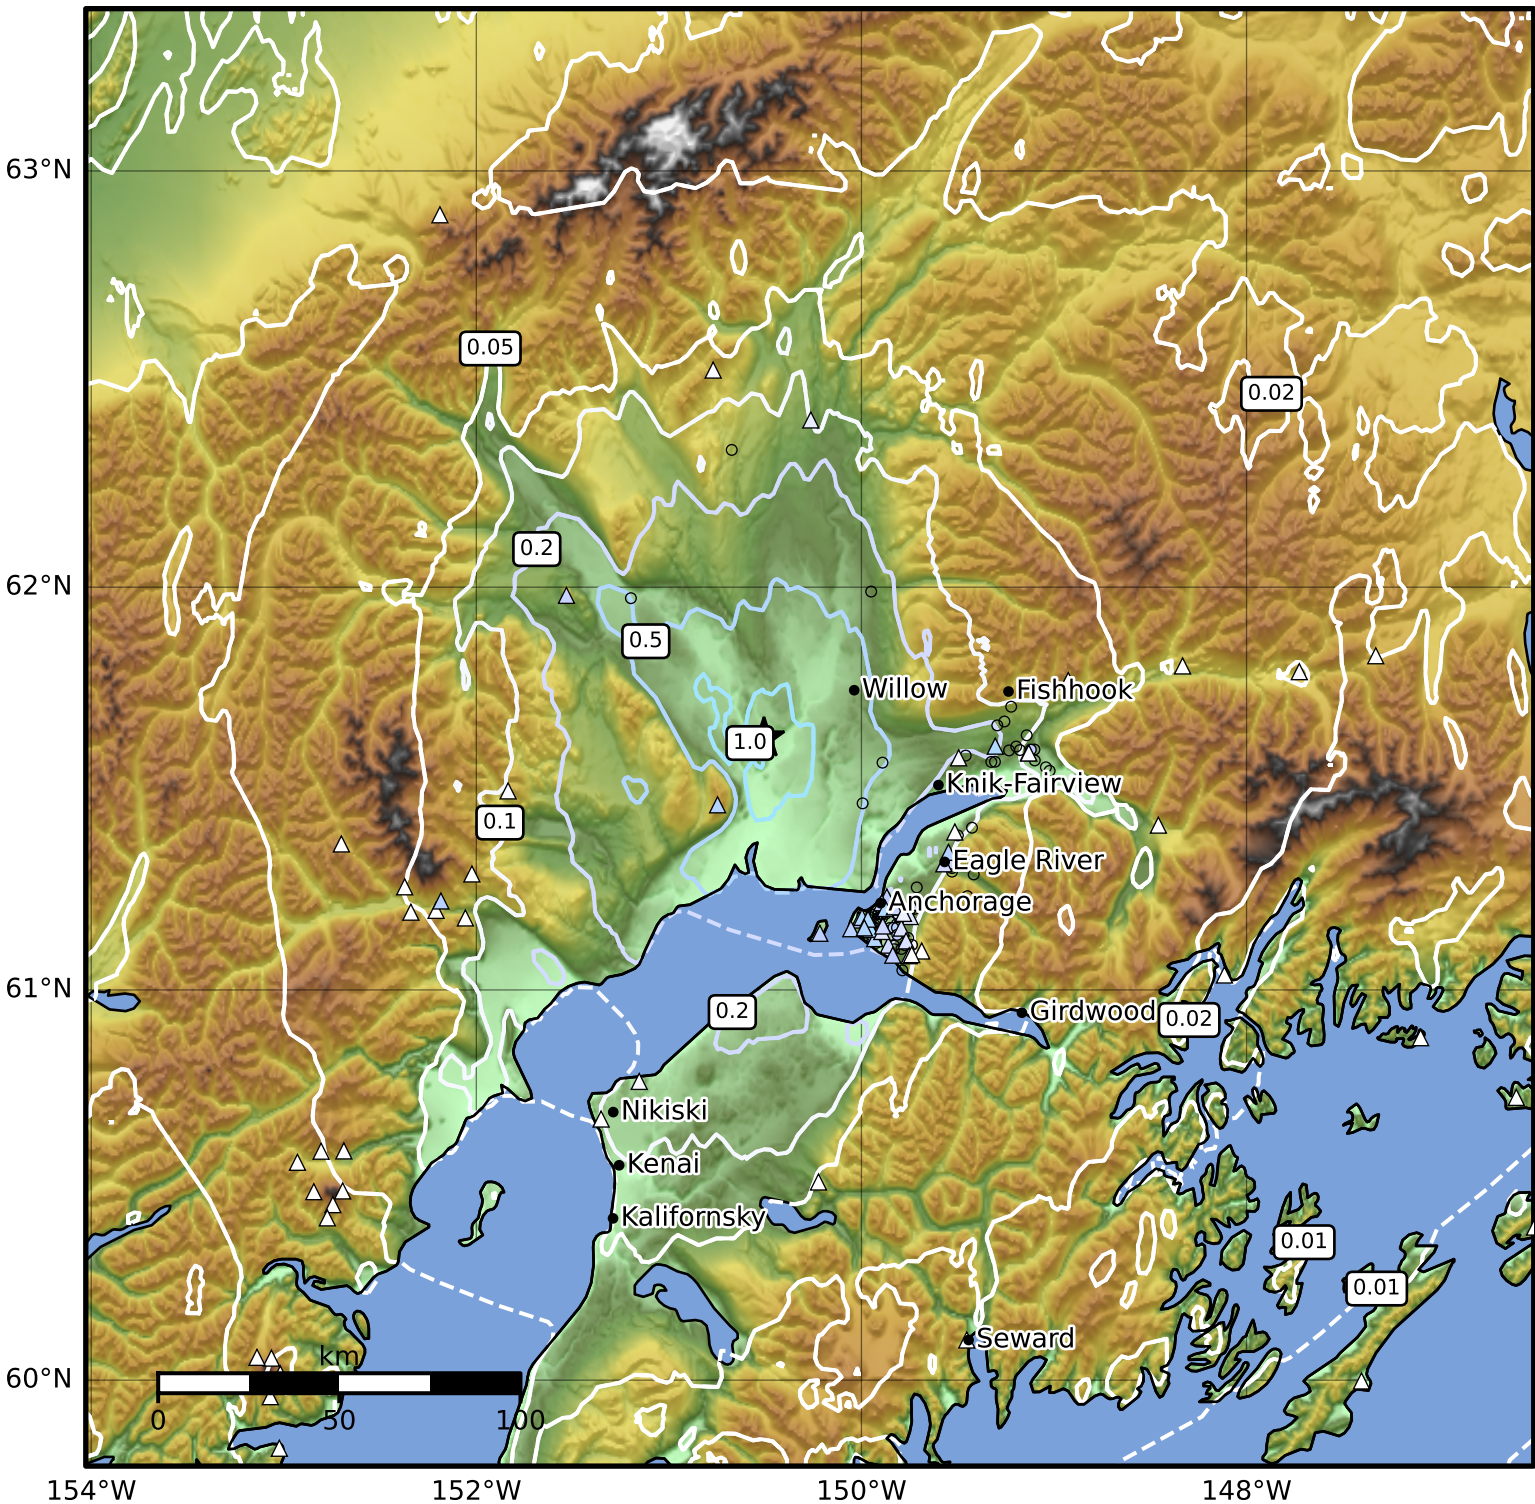

0.3 Second Peak Spectral Acceleration Map Alaska Earthquake Center
 ShakeMap: 49 km (31 miles) SE of Skwentna
 Jun 07, 2026 22:12:17 UTC M3.8 N61.63 W150.51 Depth: 30.5km ID:a2026lfrwki

SA(0.3) (%g)	0.1	0.2	0.5	1	2	5	10	20	50	100	200
--------------	-----	-----	-----	---	---	---	----	----	----	-----	-----

Scale based on Worden et al. (2012)

Version 6: Processed 2026-06-08T19:44:10Z

△ Seismic Instrument ○ Reported Intensity

★ Epicenter