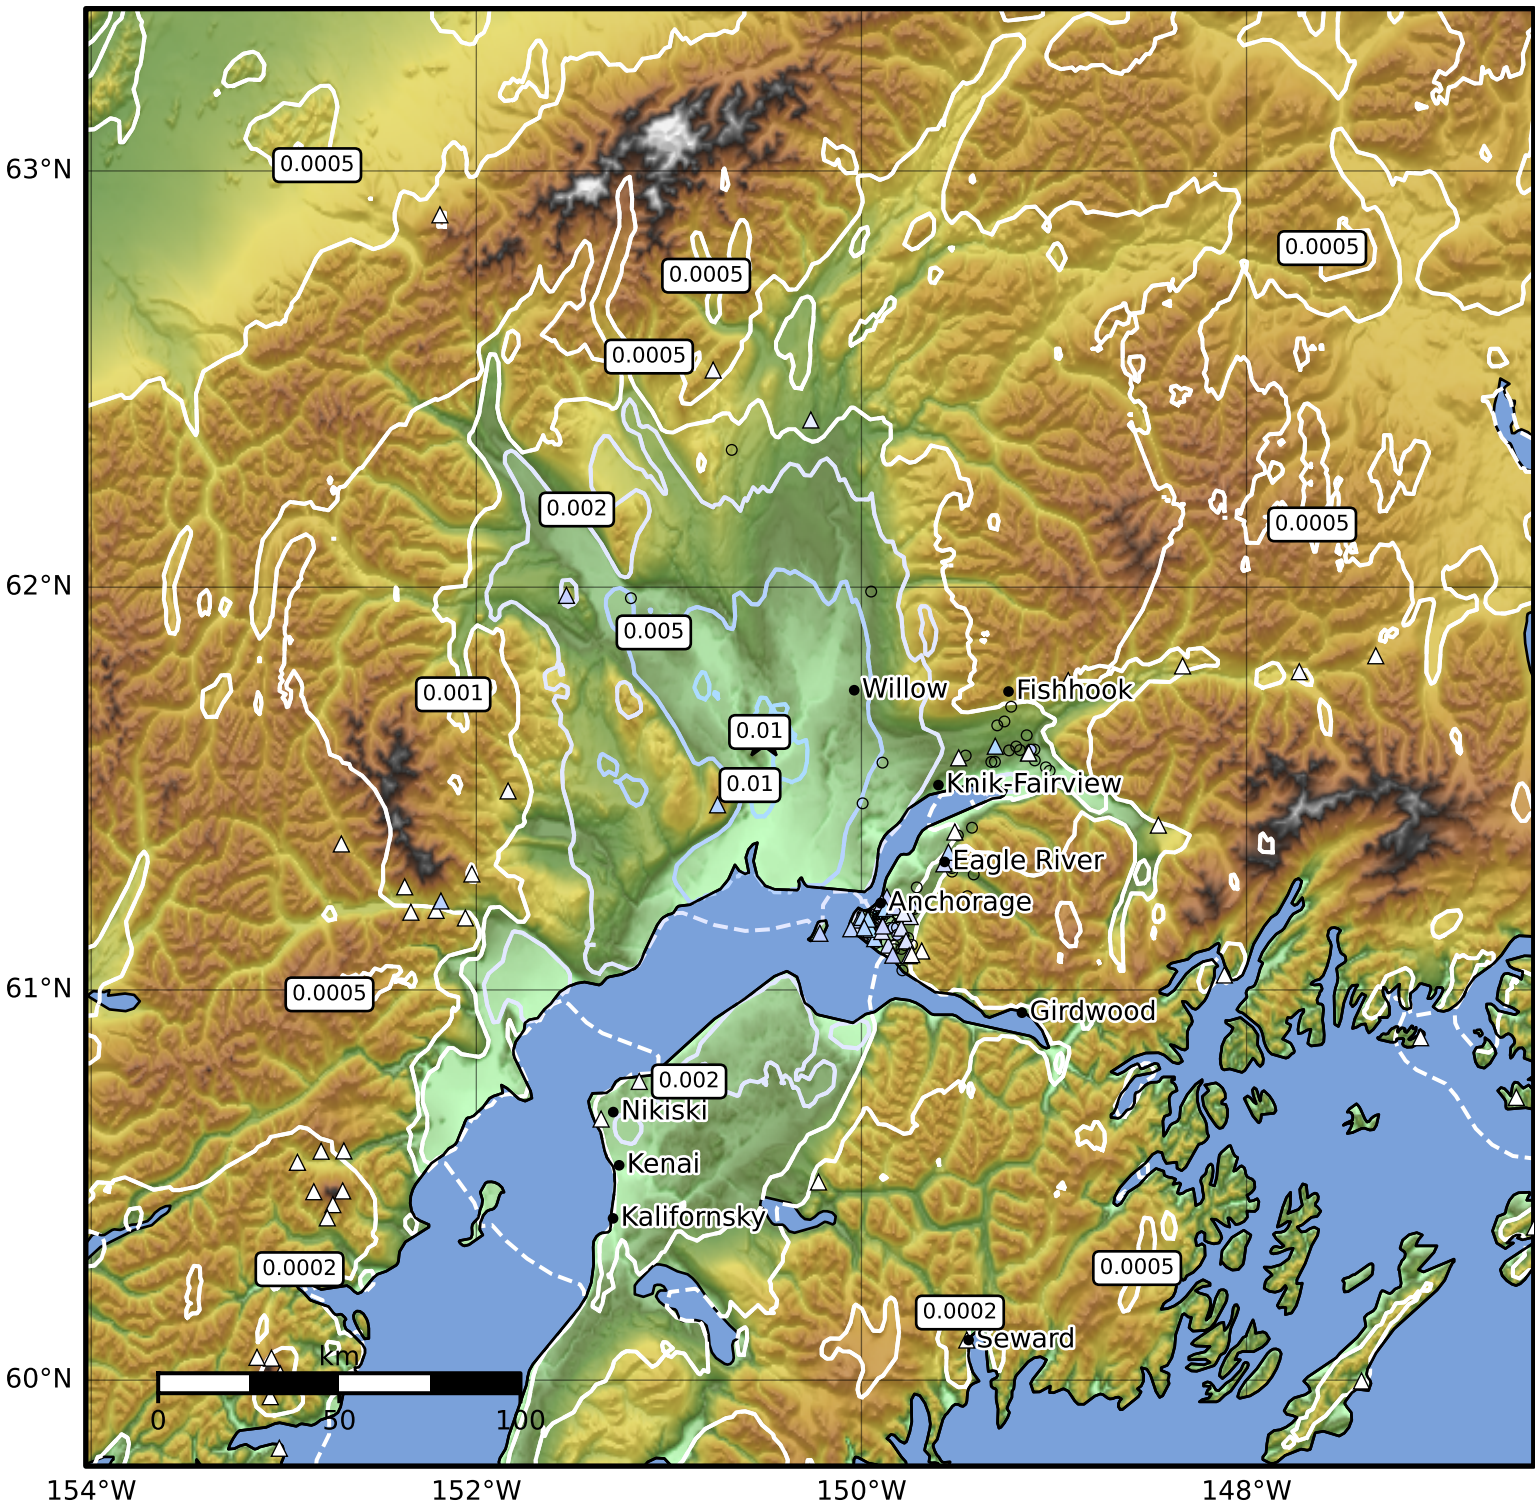

3.0 Second Peak Spectral Acceleration Map Alaska Earthquake Center
 ShakeMap: 49 km (31 miles) SE of Skwentna
 Jun 07, 2026 22:12:17 UTC M3.8 N61.63 W150.51 Depth: 30.5km ID:a2026lfrwki

Scale based on Worden et al. (2012)

Version 6: Processed 2026-06-08T19:44:10Z

△ Seismic Instrument ○ Reported Intensity

★ Epicenter