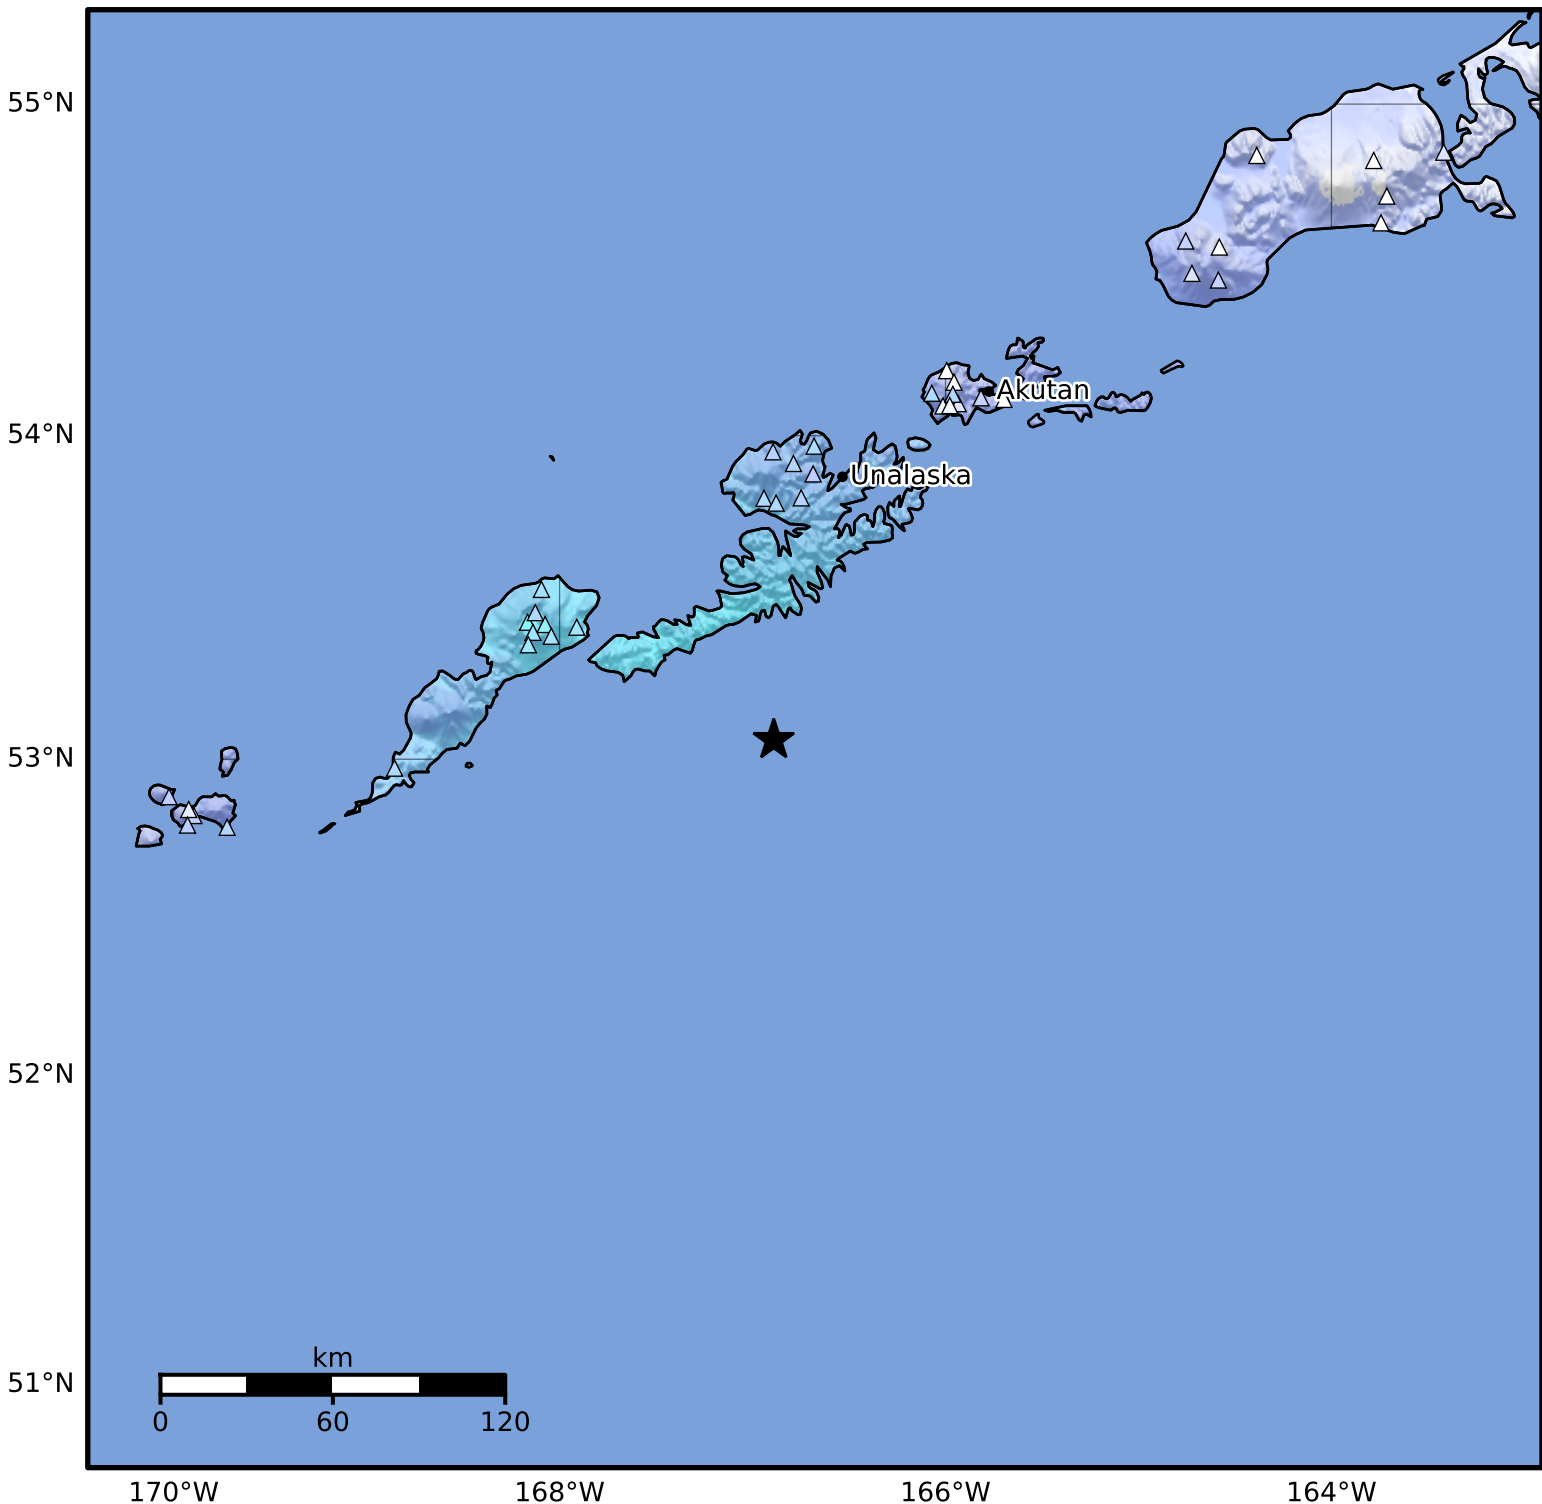

Macroseismic Intensity Map Alaska Earthquake Center
 ShakeMap: 93 km (58 miles) SSW of Unalaska
 Jun 13, 2026 10:38:46 UTC M5.2 N53.06 W166.89 Depth: 5.0km ID:a2026lpwwmi

SHAKING	Not felt	Weak	Light	Moderate	Strong	Very strong	Severe	Violent	Extreme
DAMAGE	None	None	None	Very light	Light	Moderate	Moderate/heavy	Heavy	Very heavy
PGA(%g)	<0.0464	0.297	2.76	6.2	11.5	21.5	40.1	74.7	>139
PGV(cm/s)	<0.0215	0.135	1.41	4.65	9.64	20	41.4	85.8	>178
INTENSITY	I	II-III	IV	V	VI	VII	VIII	IX	X+

Scale based on Worden et al. (2012)

Version 4: Processed 2026-06-13T10:48:21Z

△ Seismic Instrument ○ Reported Intensity

★ Epicenter