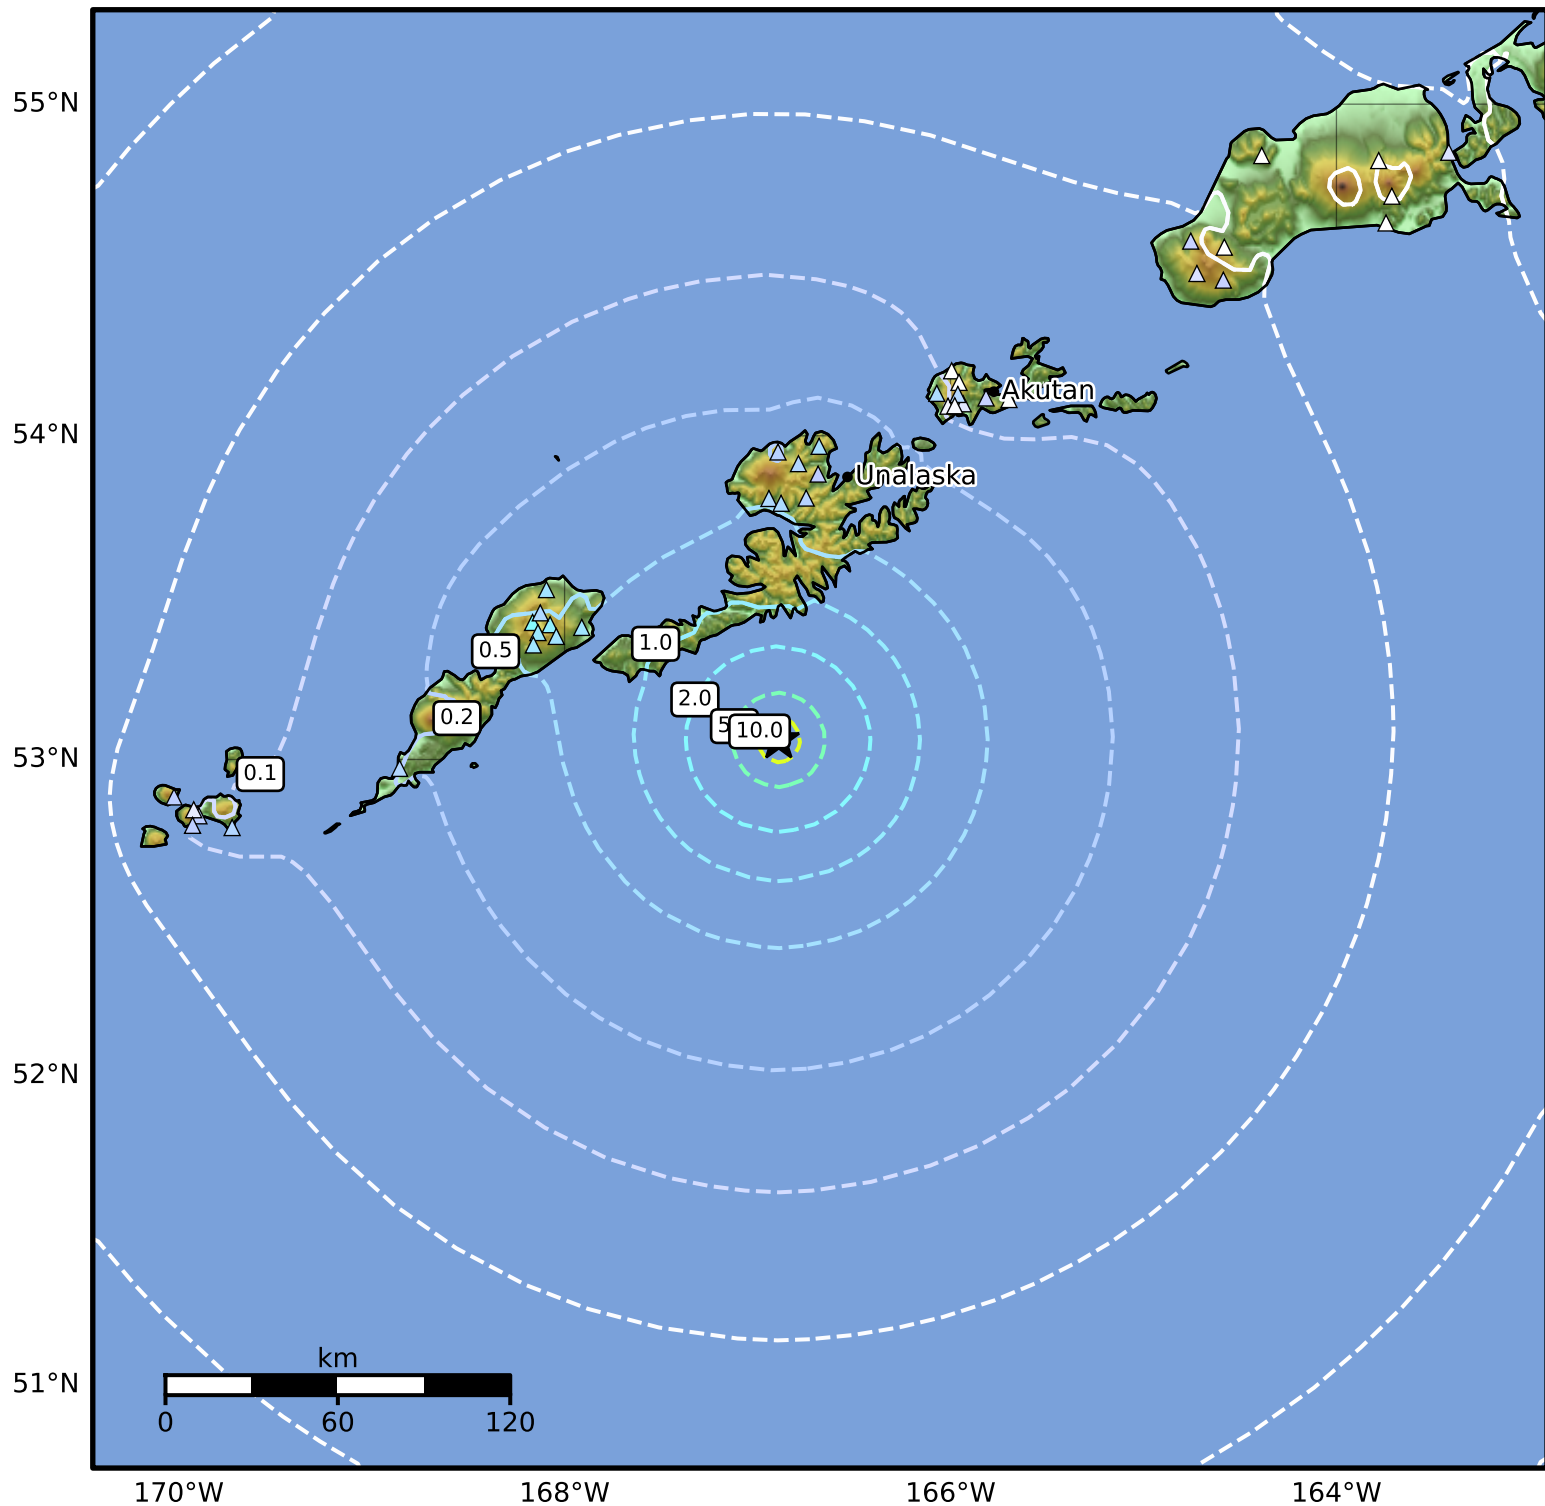

Peak Ground Acceleration Map Alaska Earthquake Center
 ShakeMap: 93 km (58 miles) SSW of Unalaska
 Jun 13, 2026 10:38:46 UTC M5.2 N53.06 W166.89 Depth: 5.0km ID:a2026lpwwmi

PGA (%g)	0.1	0.2	0.5	1	2	5	10	20	50	100	200
----------	-----	-----	-----	---	---	---	----	----	----	-----	-----

Scale based on Worden et al. (2012)

Version 4: Processed 2026-06-13T10:48:21Z

△ Seismic Instrument ○ Reported Intensity

★ Epicenter