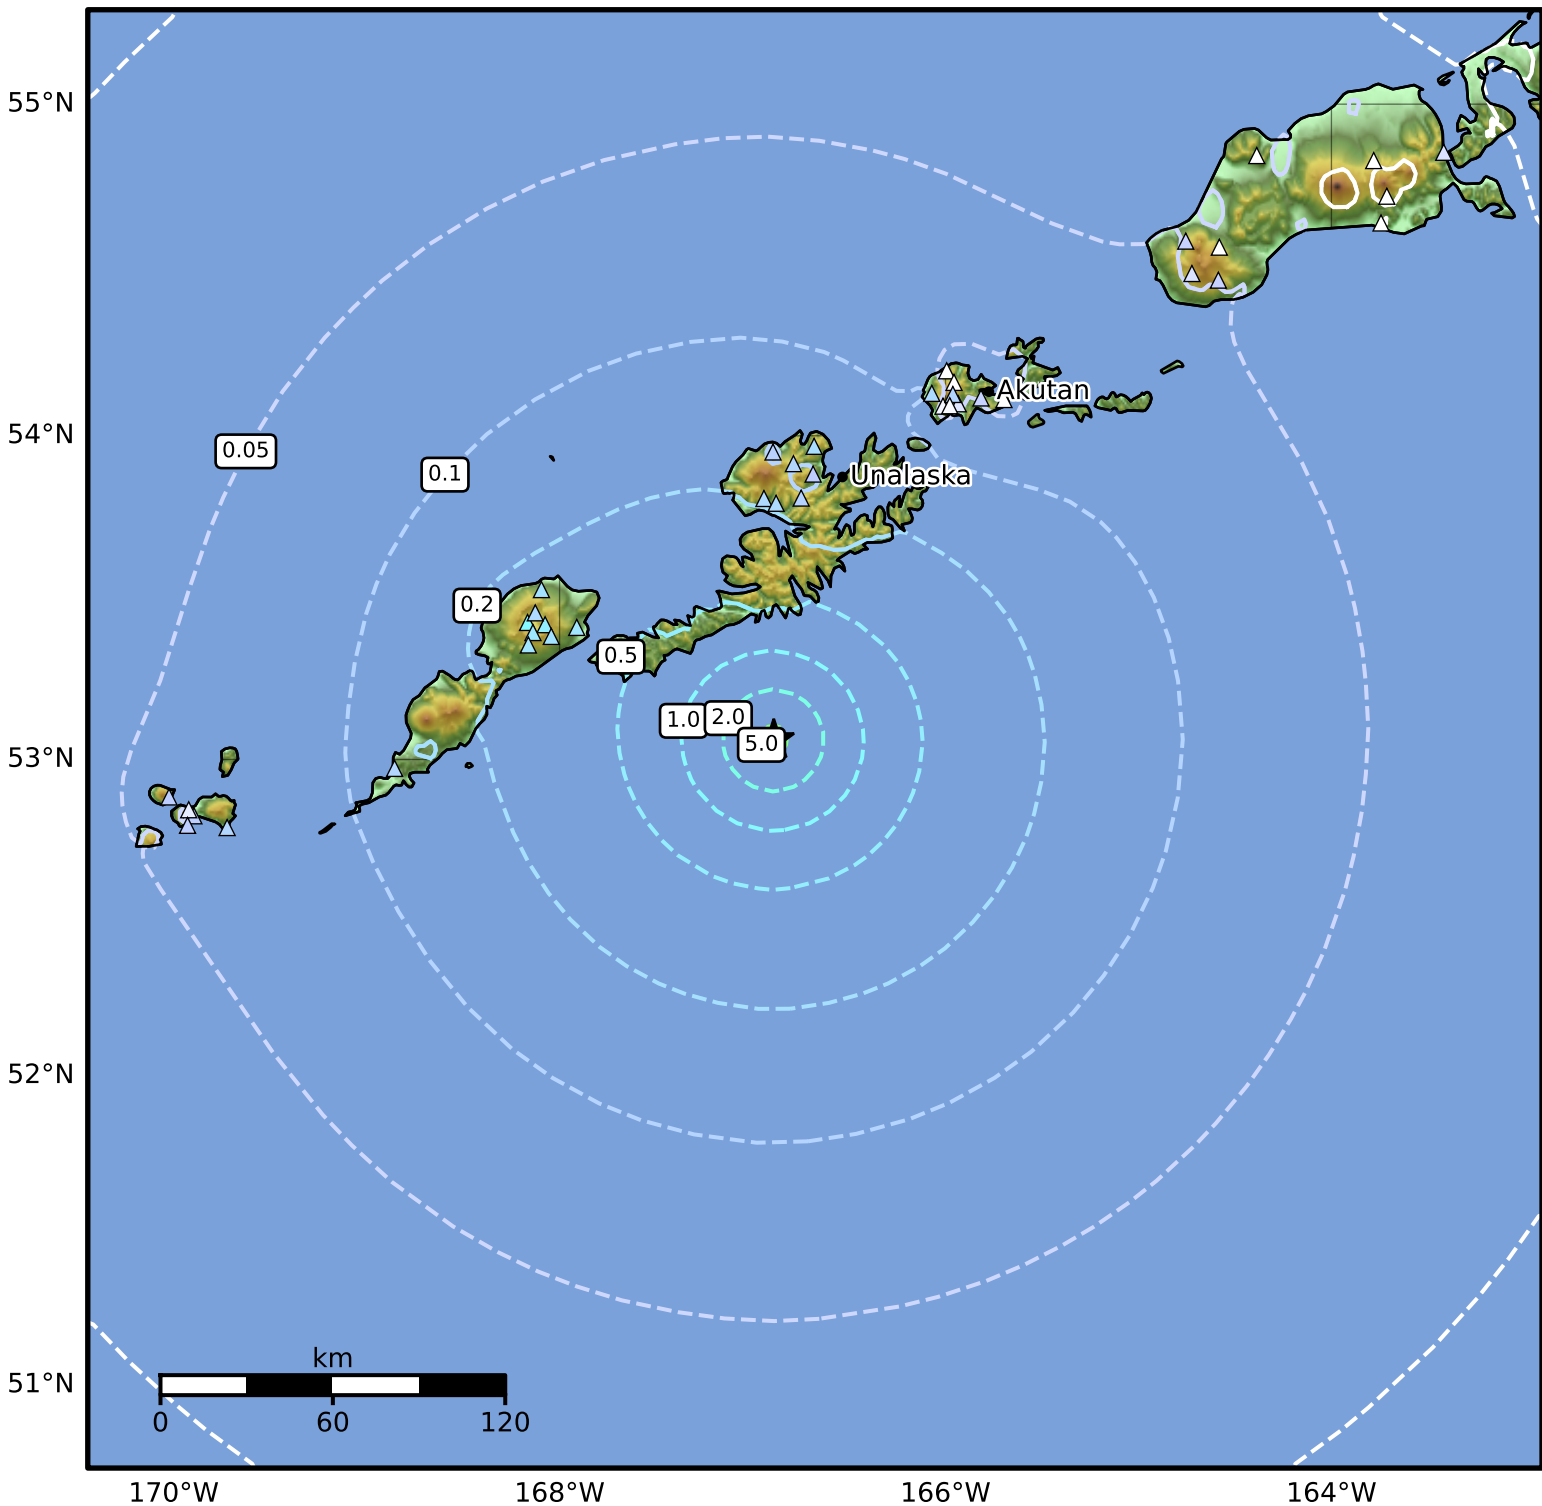

Peak Ground Velocity Map Alaska Earthquake Center
ShakeMap: 93 km (58 miles) SSW of Unalaska
Jun 13, 2026 10:38:46 UTC M5.2 N53.06 W166.89 Depth: 5.0km ID:a2026lpwwmi

PGV (cm/s)	0.1	0.2	0.5	1	2	5	10	20	50	100	200
------------	-----	-----	-----	---	---	---	----	----	----	-----	-----

Scale based on Worden et al. (2012)

△ Seismic Instrument ○ Reported Intensity

★ Epicenter

Version 4: Processed 2026-06-13T10:48:21Z