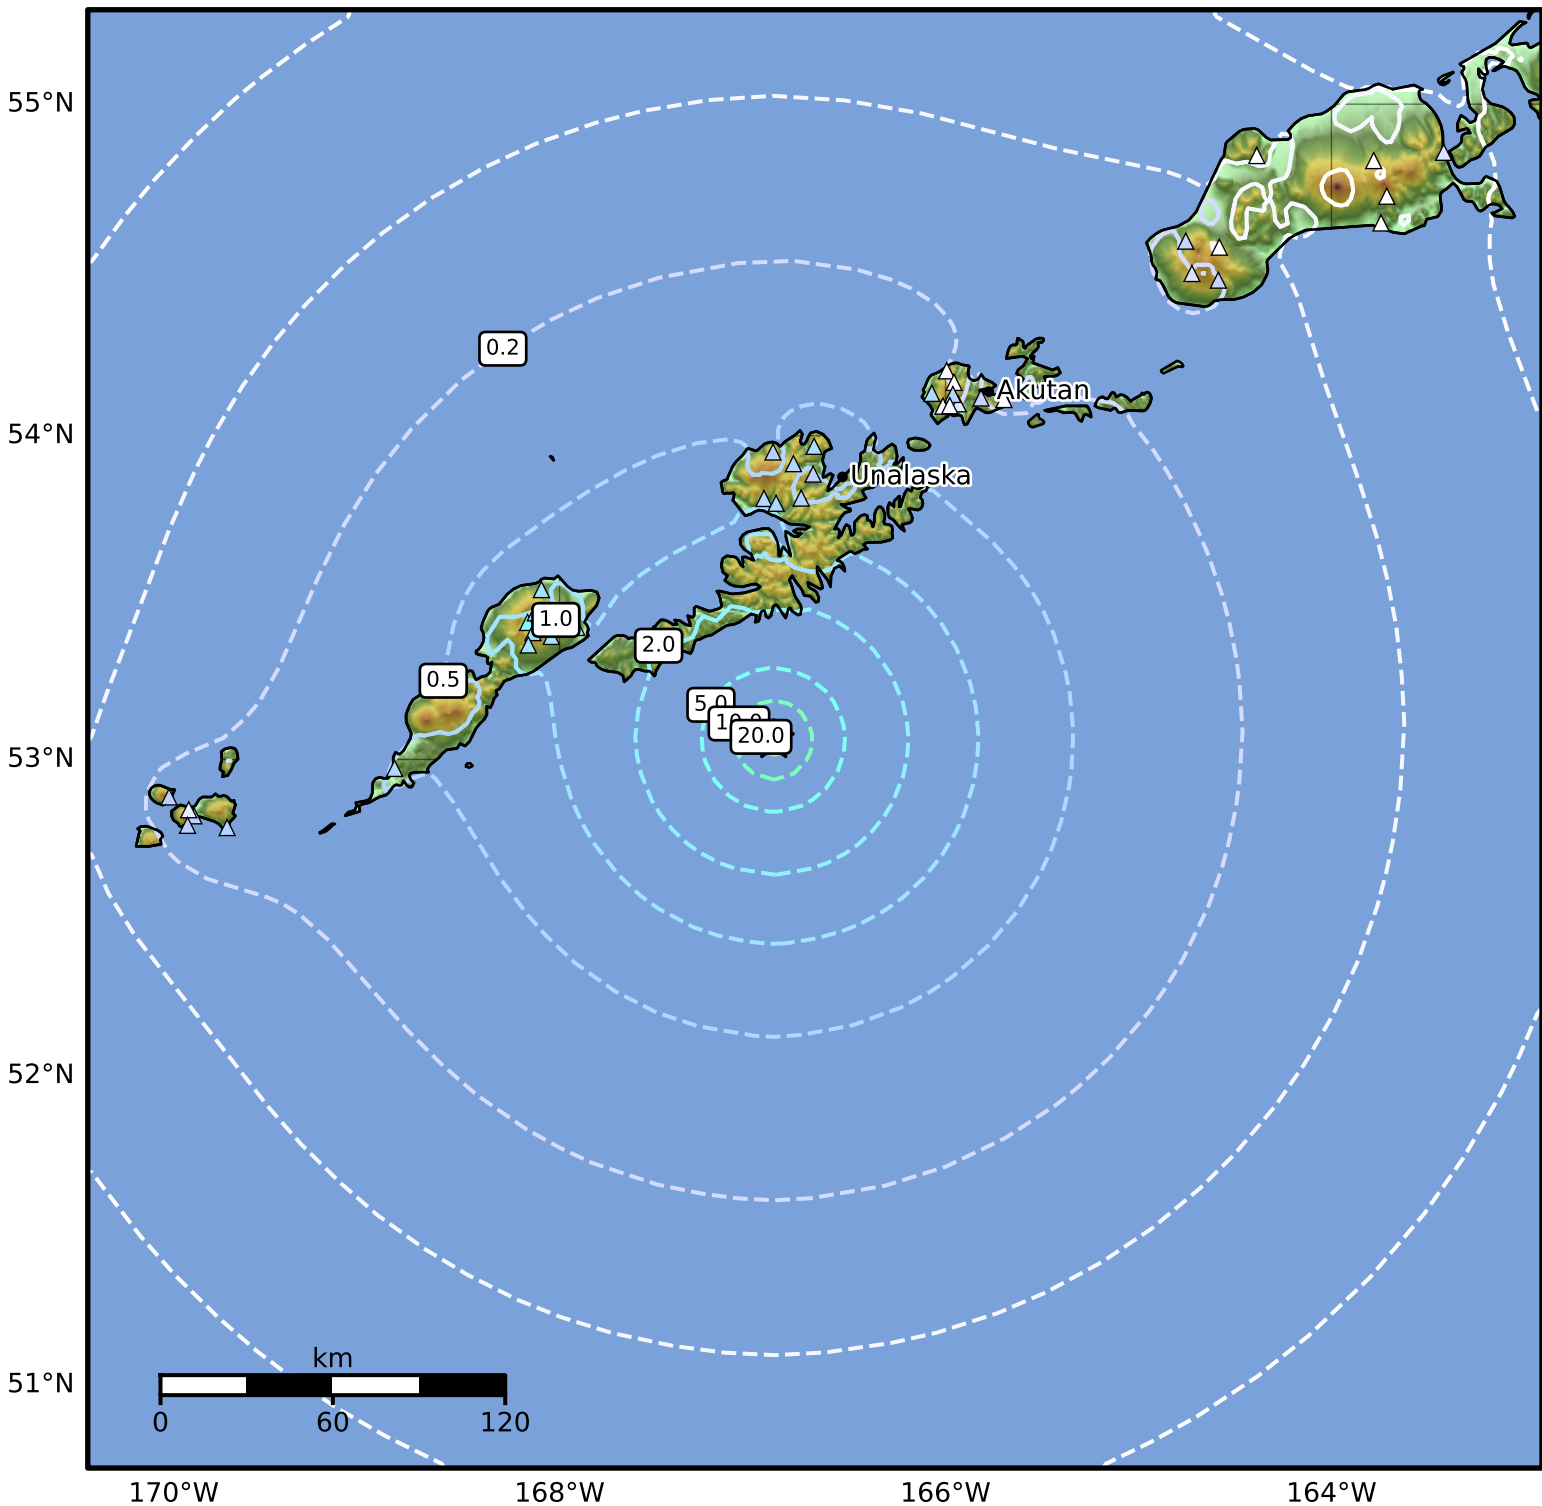

0.3 Second Peak Spectral Acceleration Map Alaska Earthquake Center
 ShakeMap: 93 km (58 miles) SSW of Unalaska
 Jun 13, 2026 10:38:46 UTC M5.2 N53.06 W166.89 Depth: 5.0km ID:a2026lpwwmi

SA(0.3) (%g)	0.1	0.2	0.5	1	2	5	10	20	50	100	200
--------------	-----	-----	-----	---	---	---	----	----	----	-----	-----

Scale based on Worden et al. (2012)

Version 4: Processed 2026-06-13T10:48:21Z

△ Seismic Instrument ○ Reported Intensity

★ Epicenter