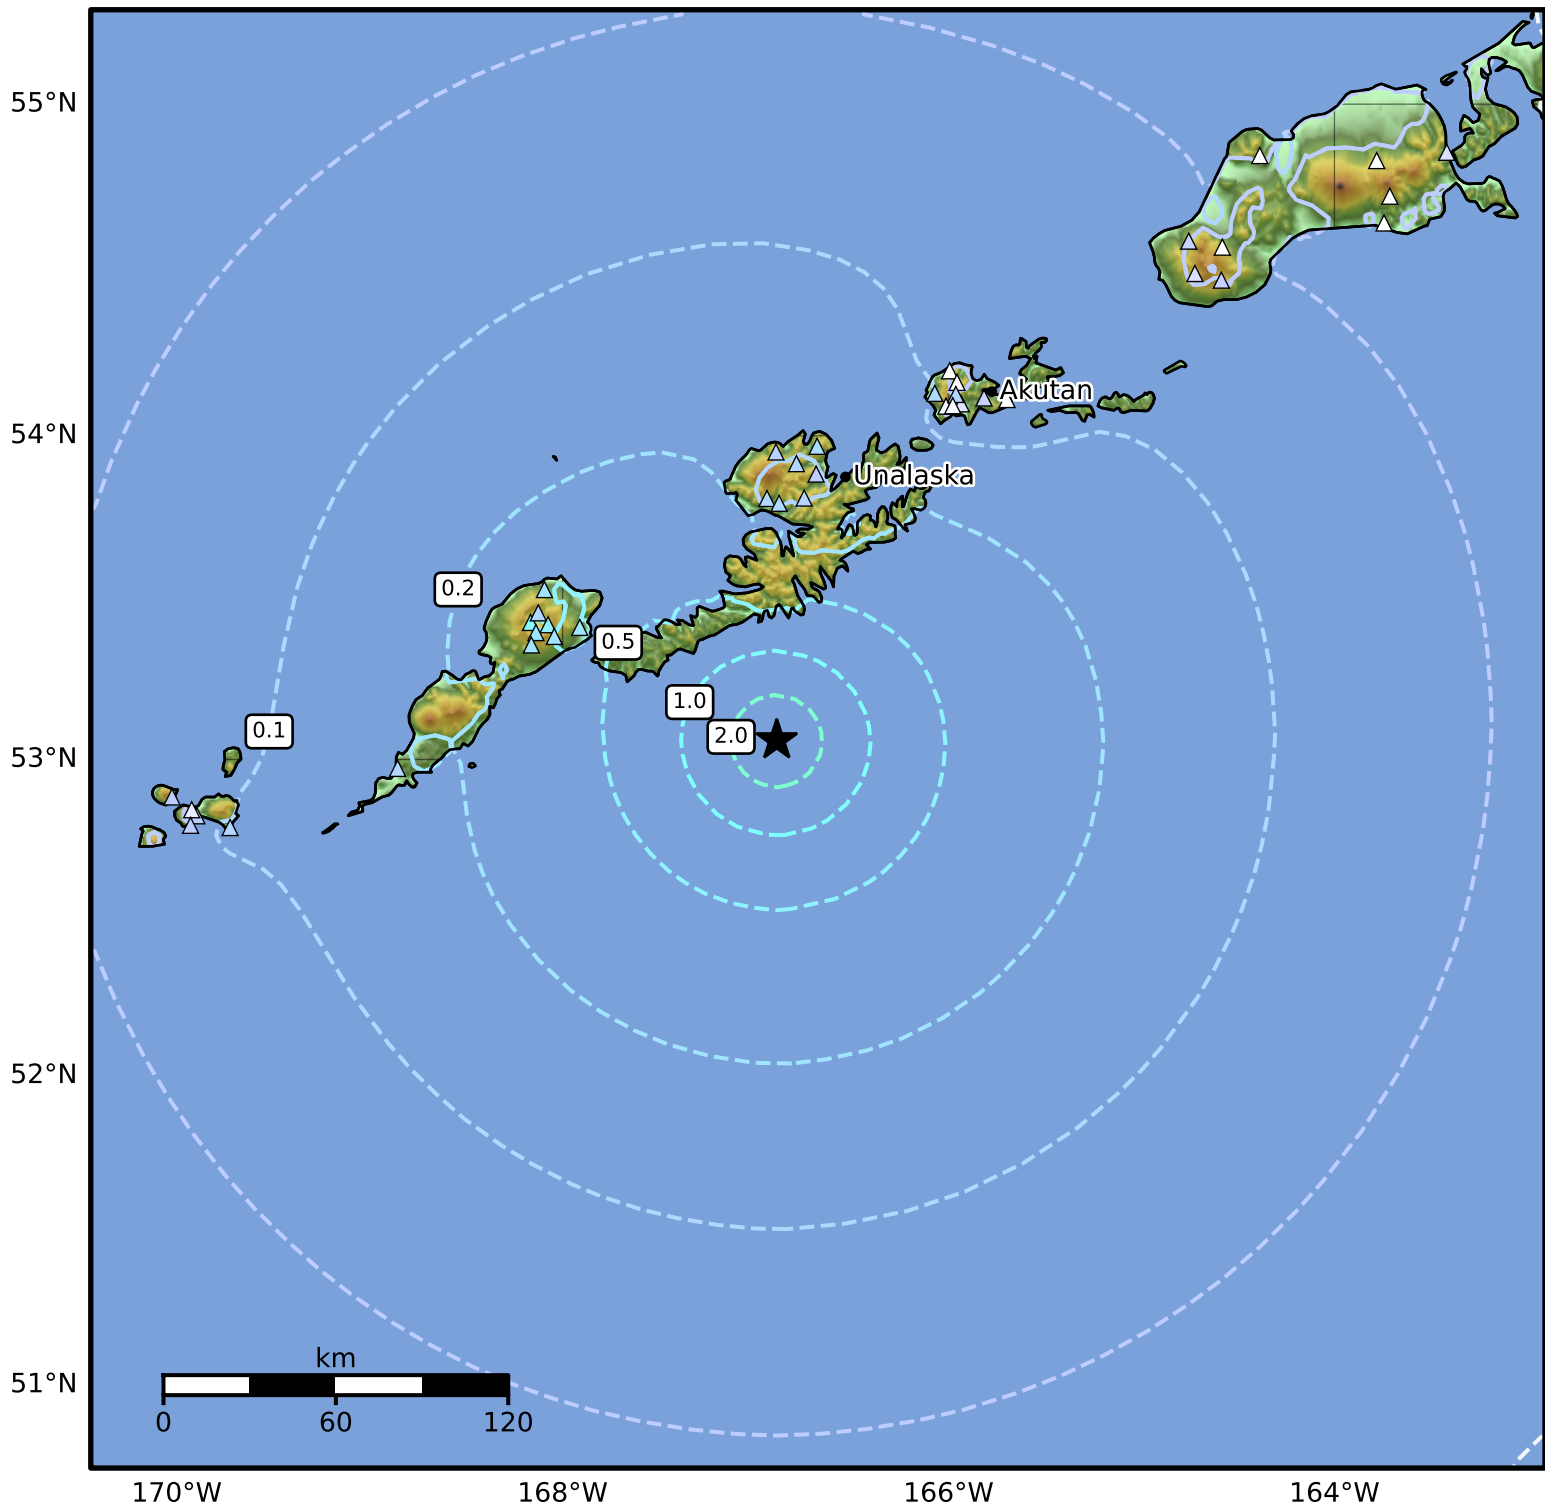

1.0 Second Peak Spectral Acceleration Map Alaska Earthquake Center
 ShakeMap: 93 km (58 miles) SSW of Unalaska
 Jun 13, 2026 10:38:46 UTC M5.2 N53.06 W166.89 Depth: 5.0km ID:a2026lpwwmi

SA(1.0) (%g)	0.1	0.2	0.5	1	2	5	10	20	50	100	200
--------------	-----	-----	-----	---	---	---	----	----	----	-----	-----

Scale based on Worden et al. (2012)

Version 4: Processed 2026-06-13T10:48:21Z

△ Seismic Instrument ○ Reported Intensity

★ Epicenter