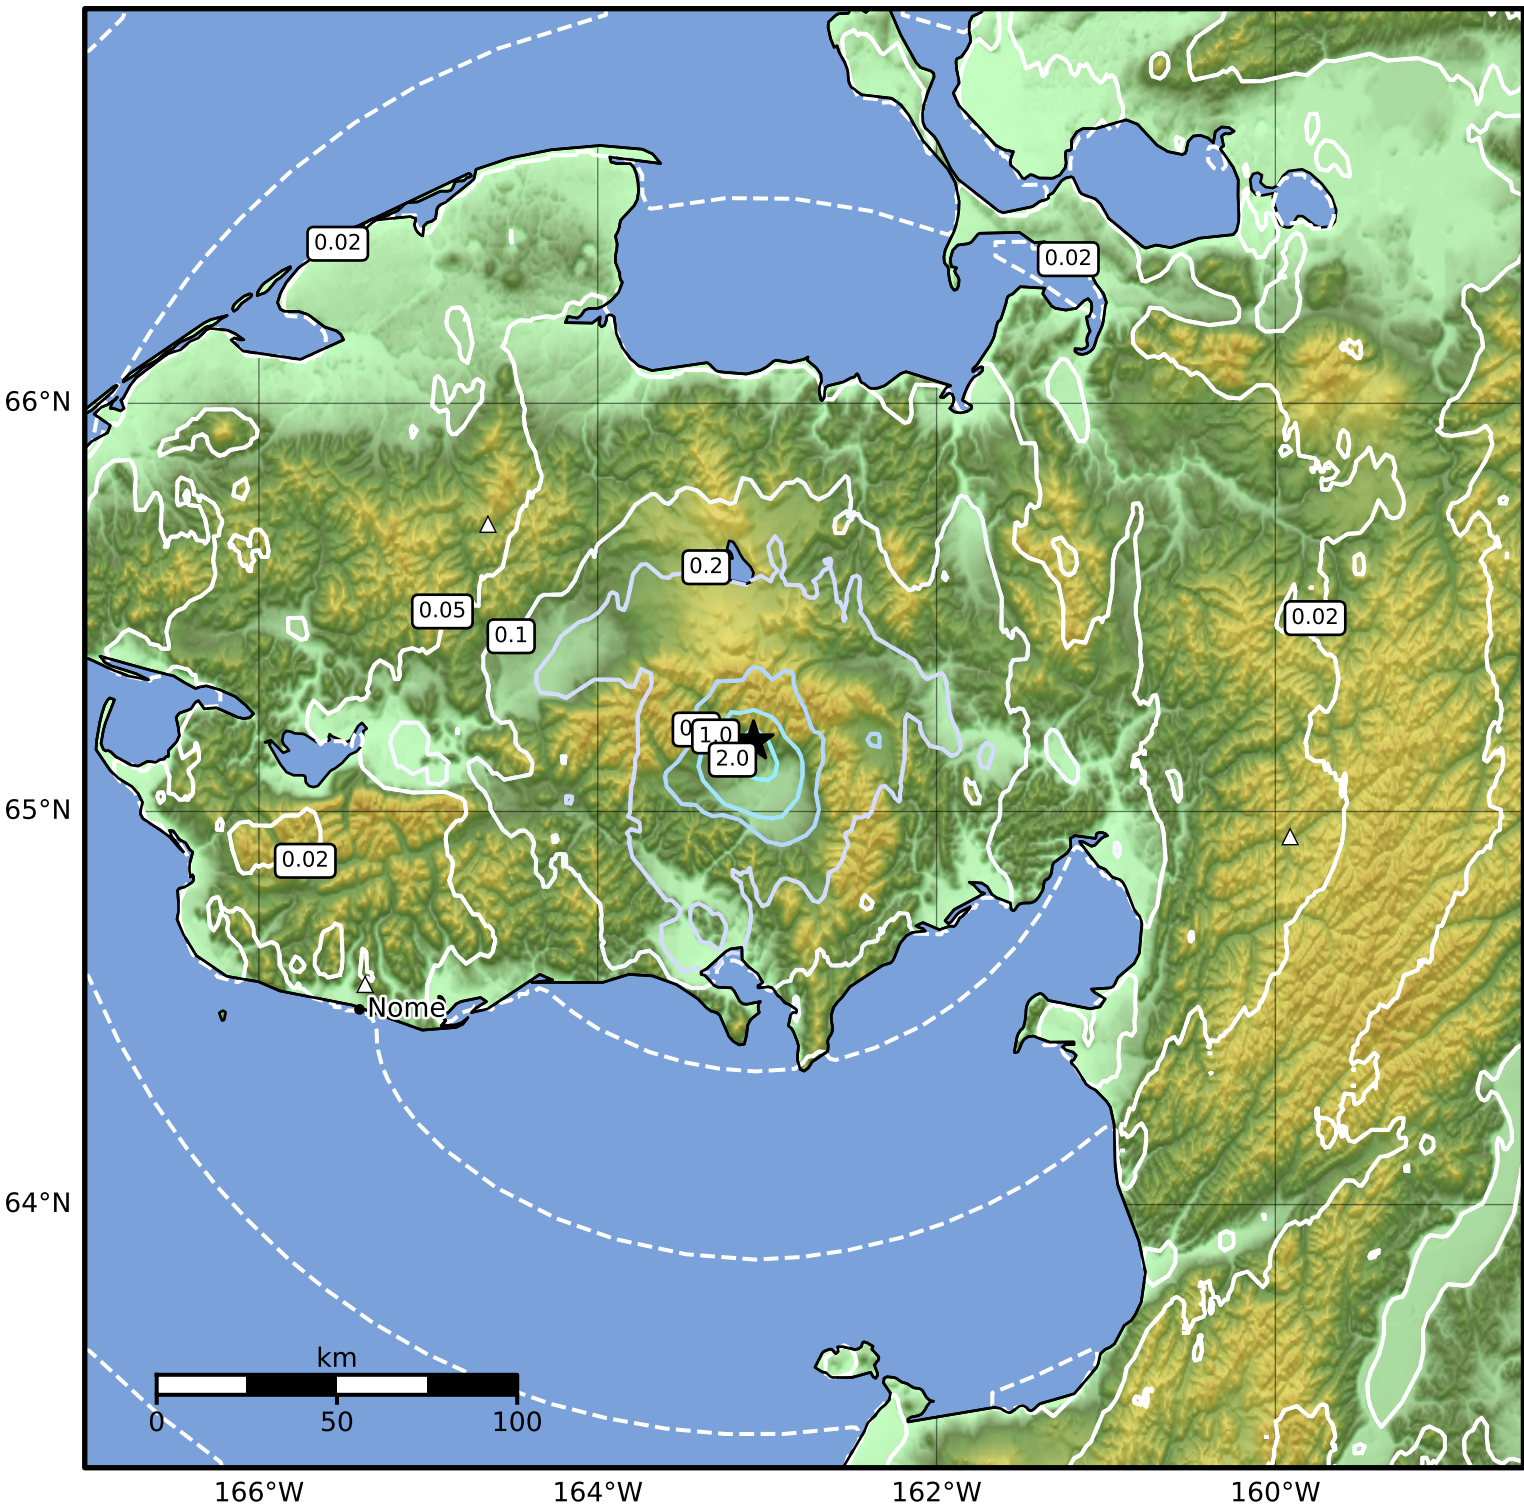

0.3 Second Peak Spectral Acceleration Map Alaska Earthquake Center  
 ShakeMap: 72 km (45 miles) NNW of Elim  
 Jun 16, 2026 23:57:43 UTC M3.9 N65.17 W163.08 Depth: 5.0km ID:a2026lwlpcr

SA(0.3) (%g)	0.1	0.2	0.5	1	2	5	10	20	50	100	200
--------------	-----	-----	-----	---	---	---	----	----	----	-----	-----

Scale based on Worden et al. (2012)

Version 3: Processed 2026-06-17T00:10:26Z

△ Seismic Instrument ○ Reported Intensity

★ Epicenter