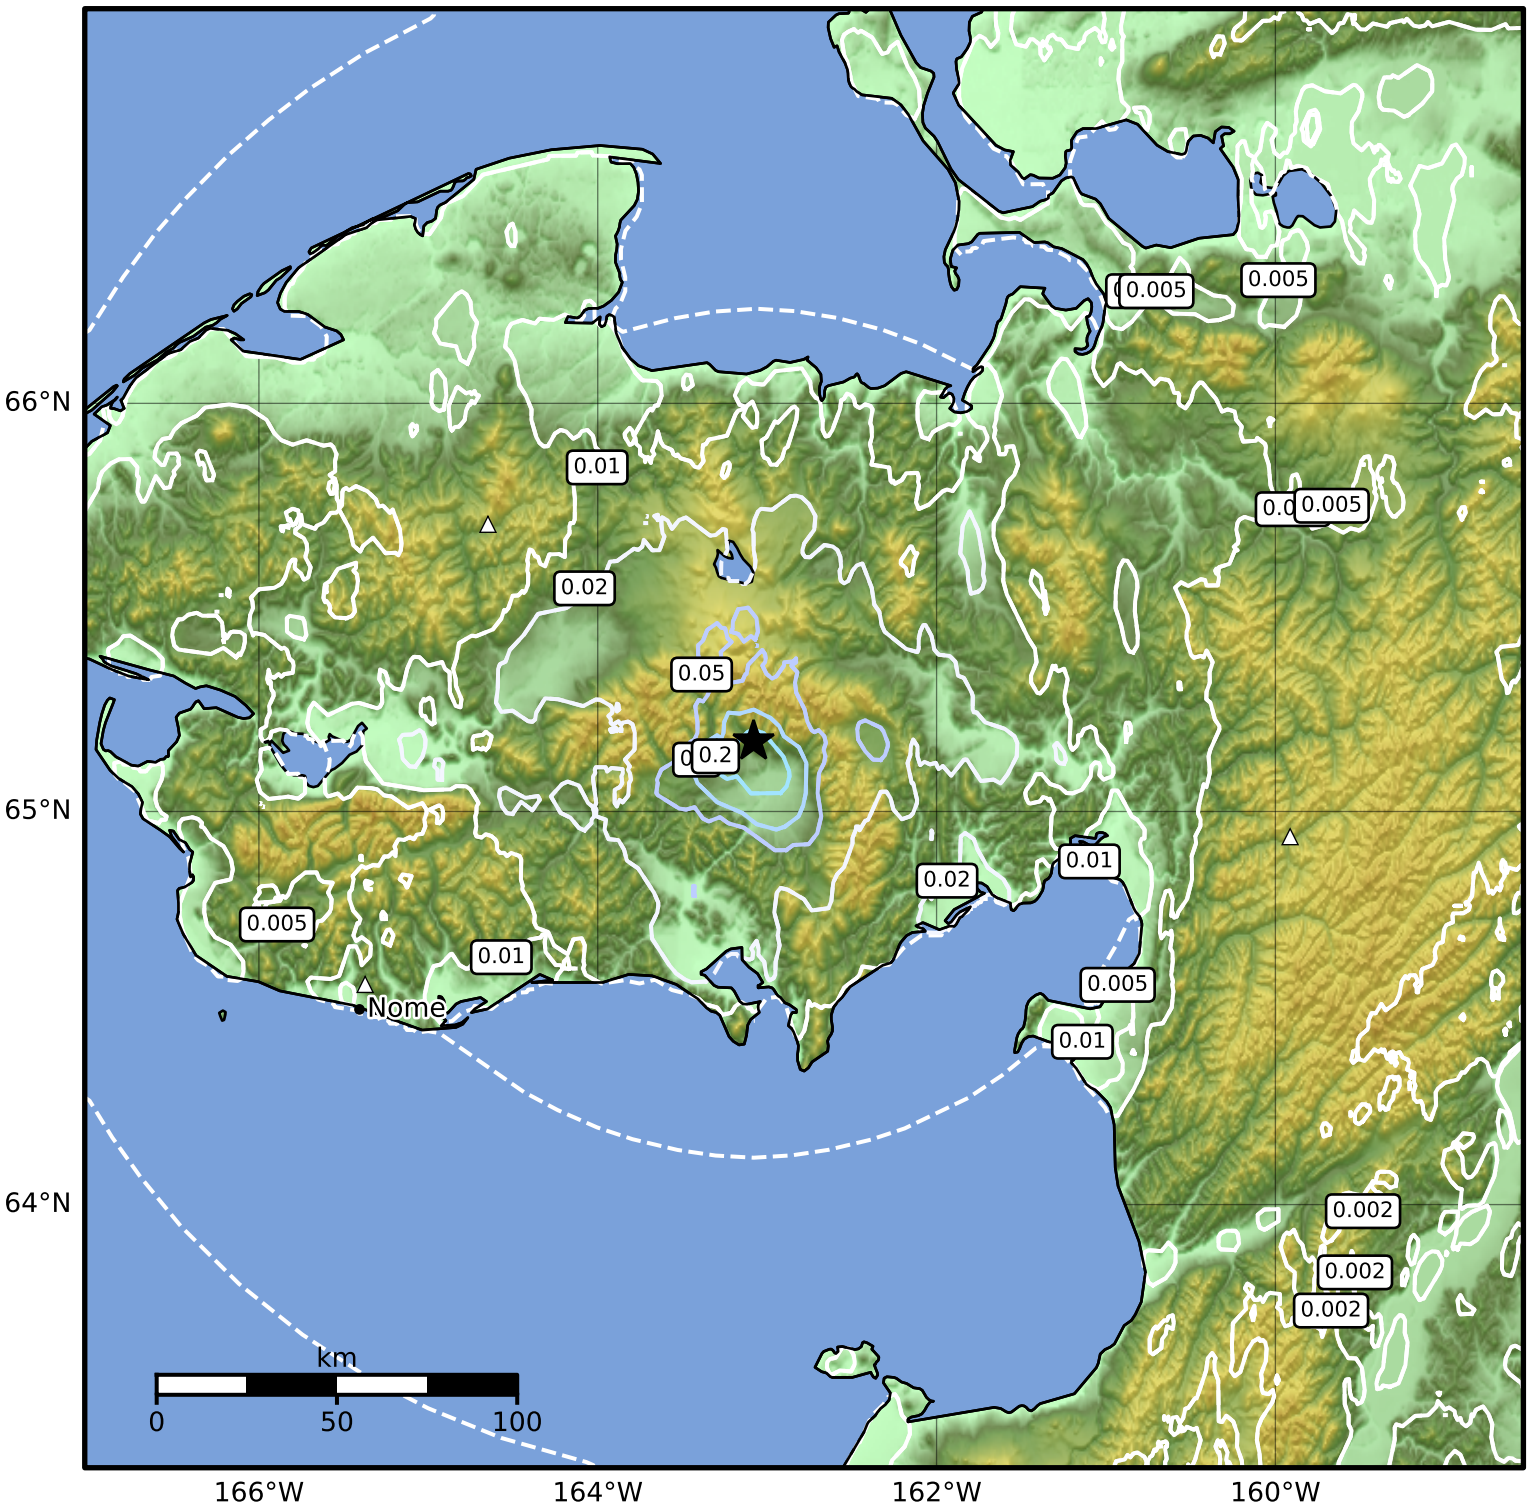

1.0 Second Peak Spectral Acceleration Map Alaska Earthquake Center  
 ShakeMap: 72 km (45 miles) NNW of Elim  
 Jun 16, 2026 23:57:43 UTC M3.9 N65.17 W163.08 Depth: 5.0km ID:a2026lwlpcr

SA(1.0) (%g)	0.1	0.2	0.5	1	2	5	10	20	50	100	200
--------------	-----	-----	-----	---	---	---	----	----	----	-----	-----

Scale based on Worden et al. (2012)

Version 3: Processed 2026-06-17T00:10:26Z

△ Seismic Instrument ○ Reported Intensity

★ Epicenter